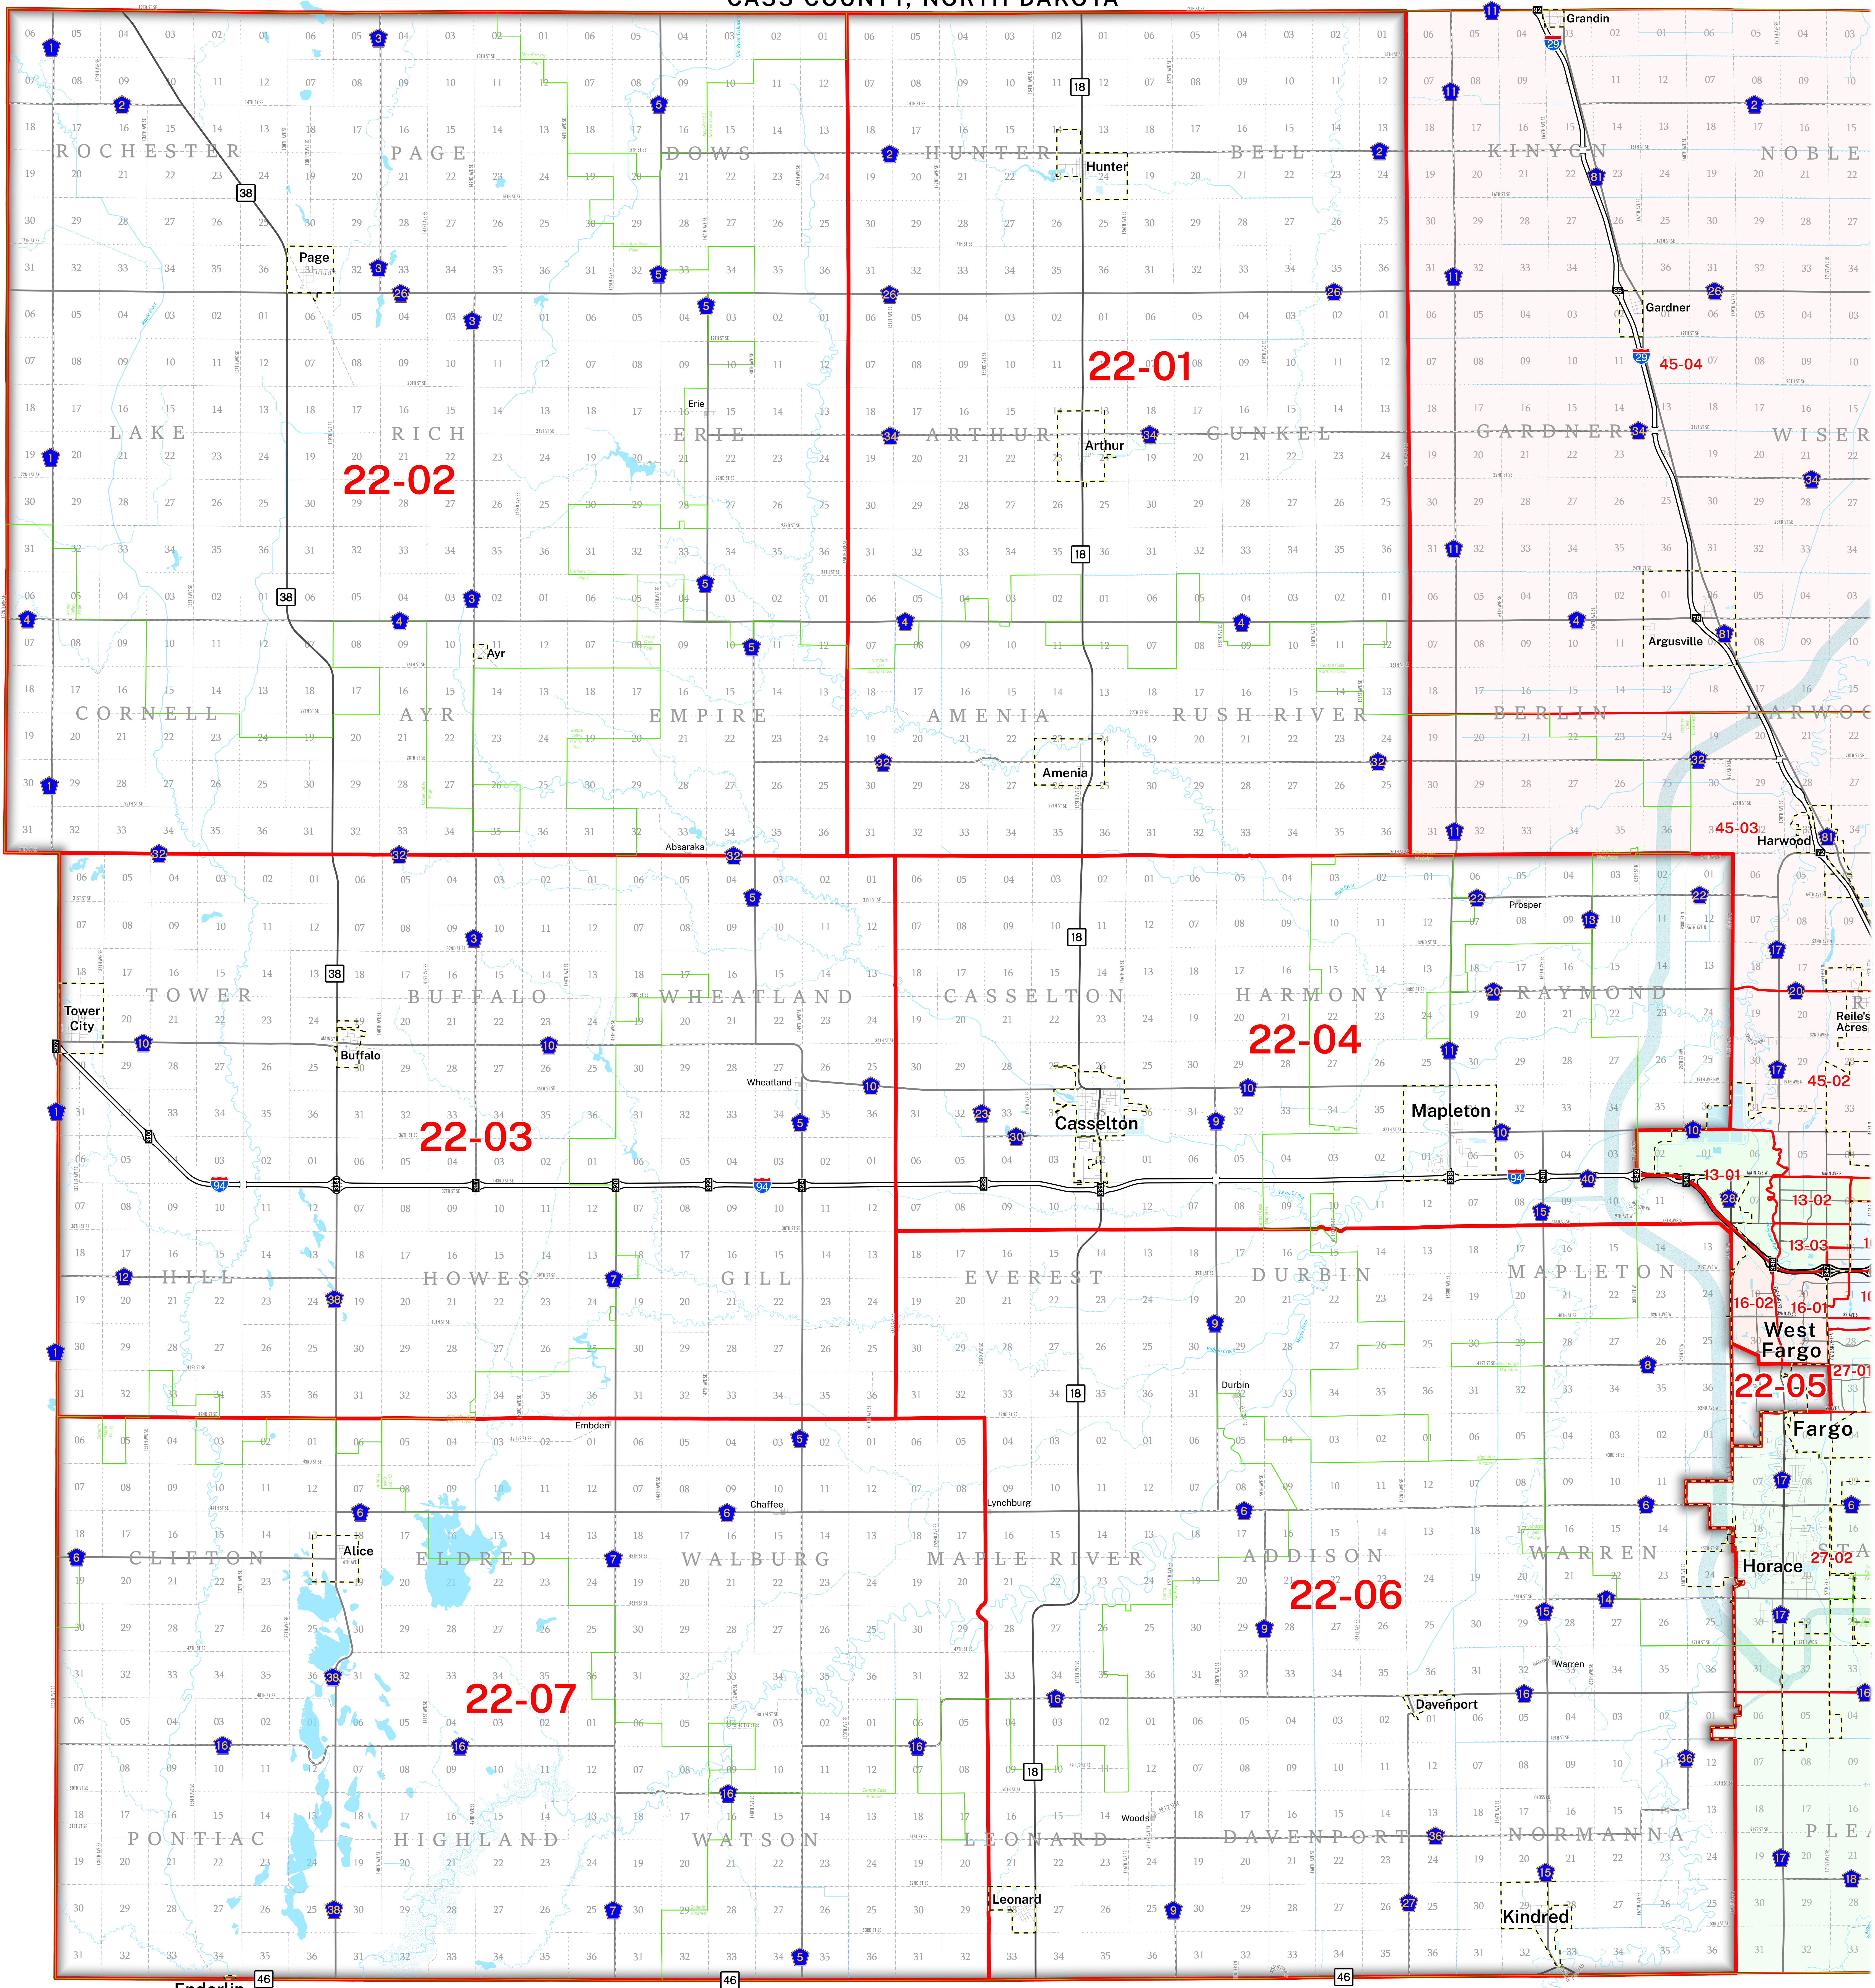

# LEGISLATIVE DISTRICT 22

## CASS COUNTY, NORTH DAKOTA

Legend:  
Precinct (Red outline)  
City Limits (Black outline)  
School District (Green outline)