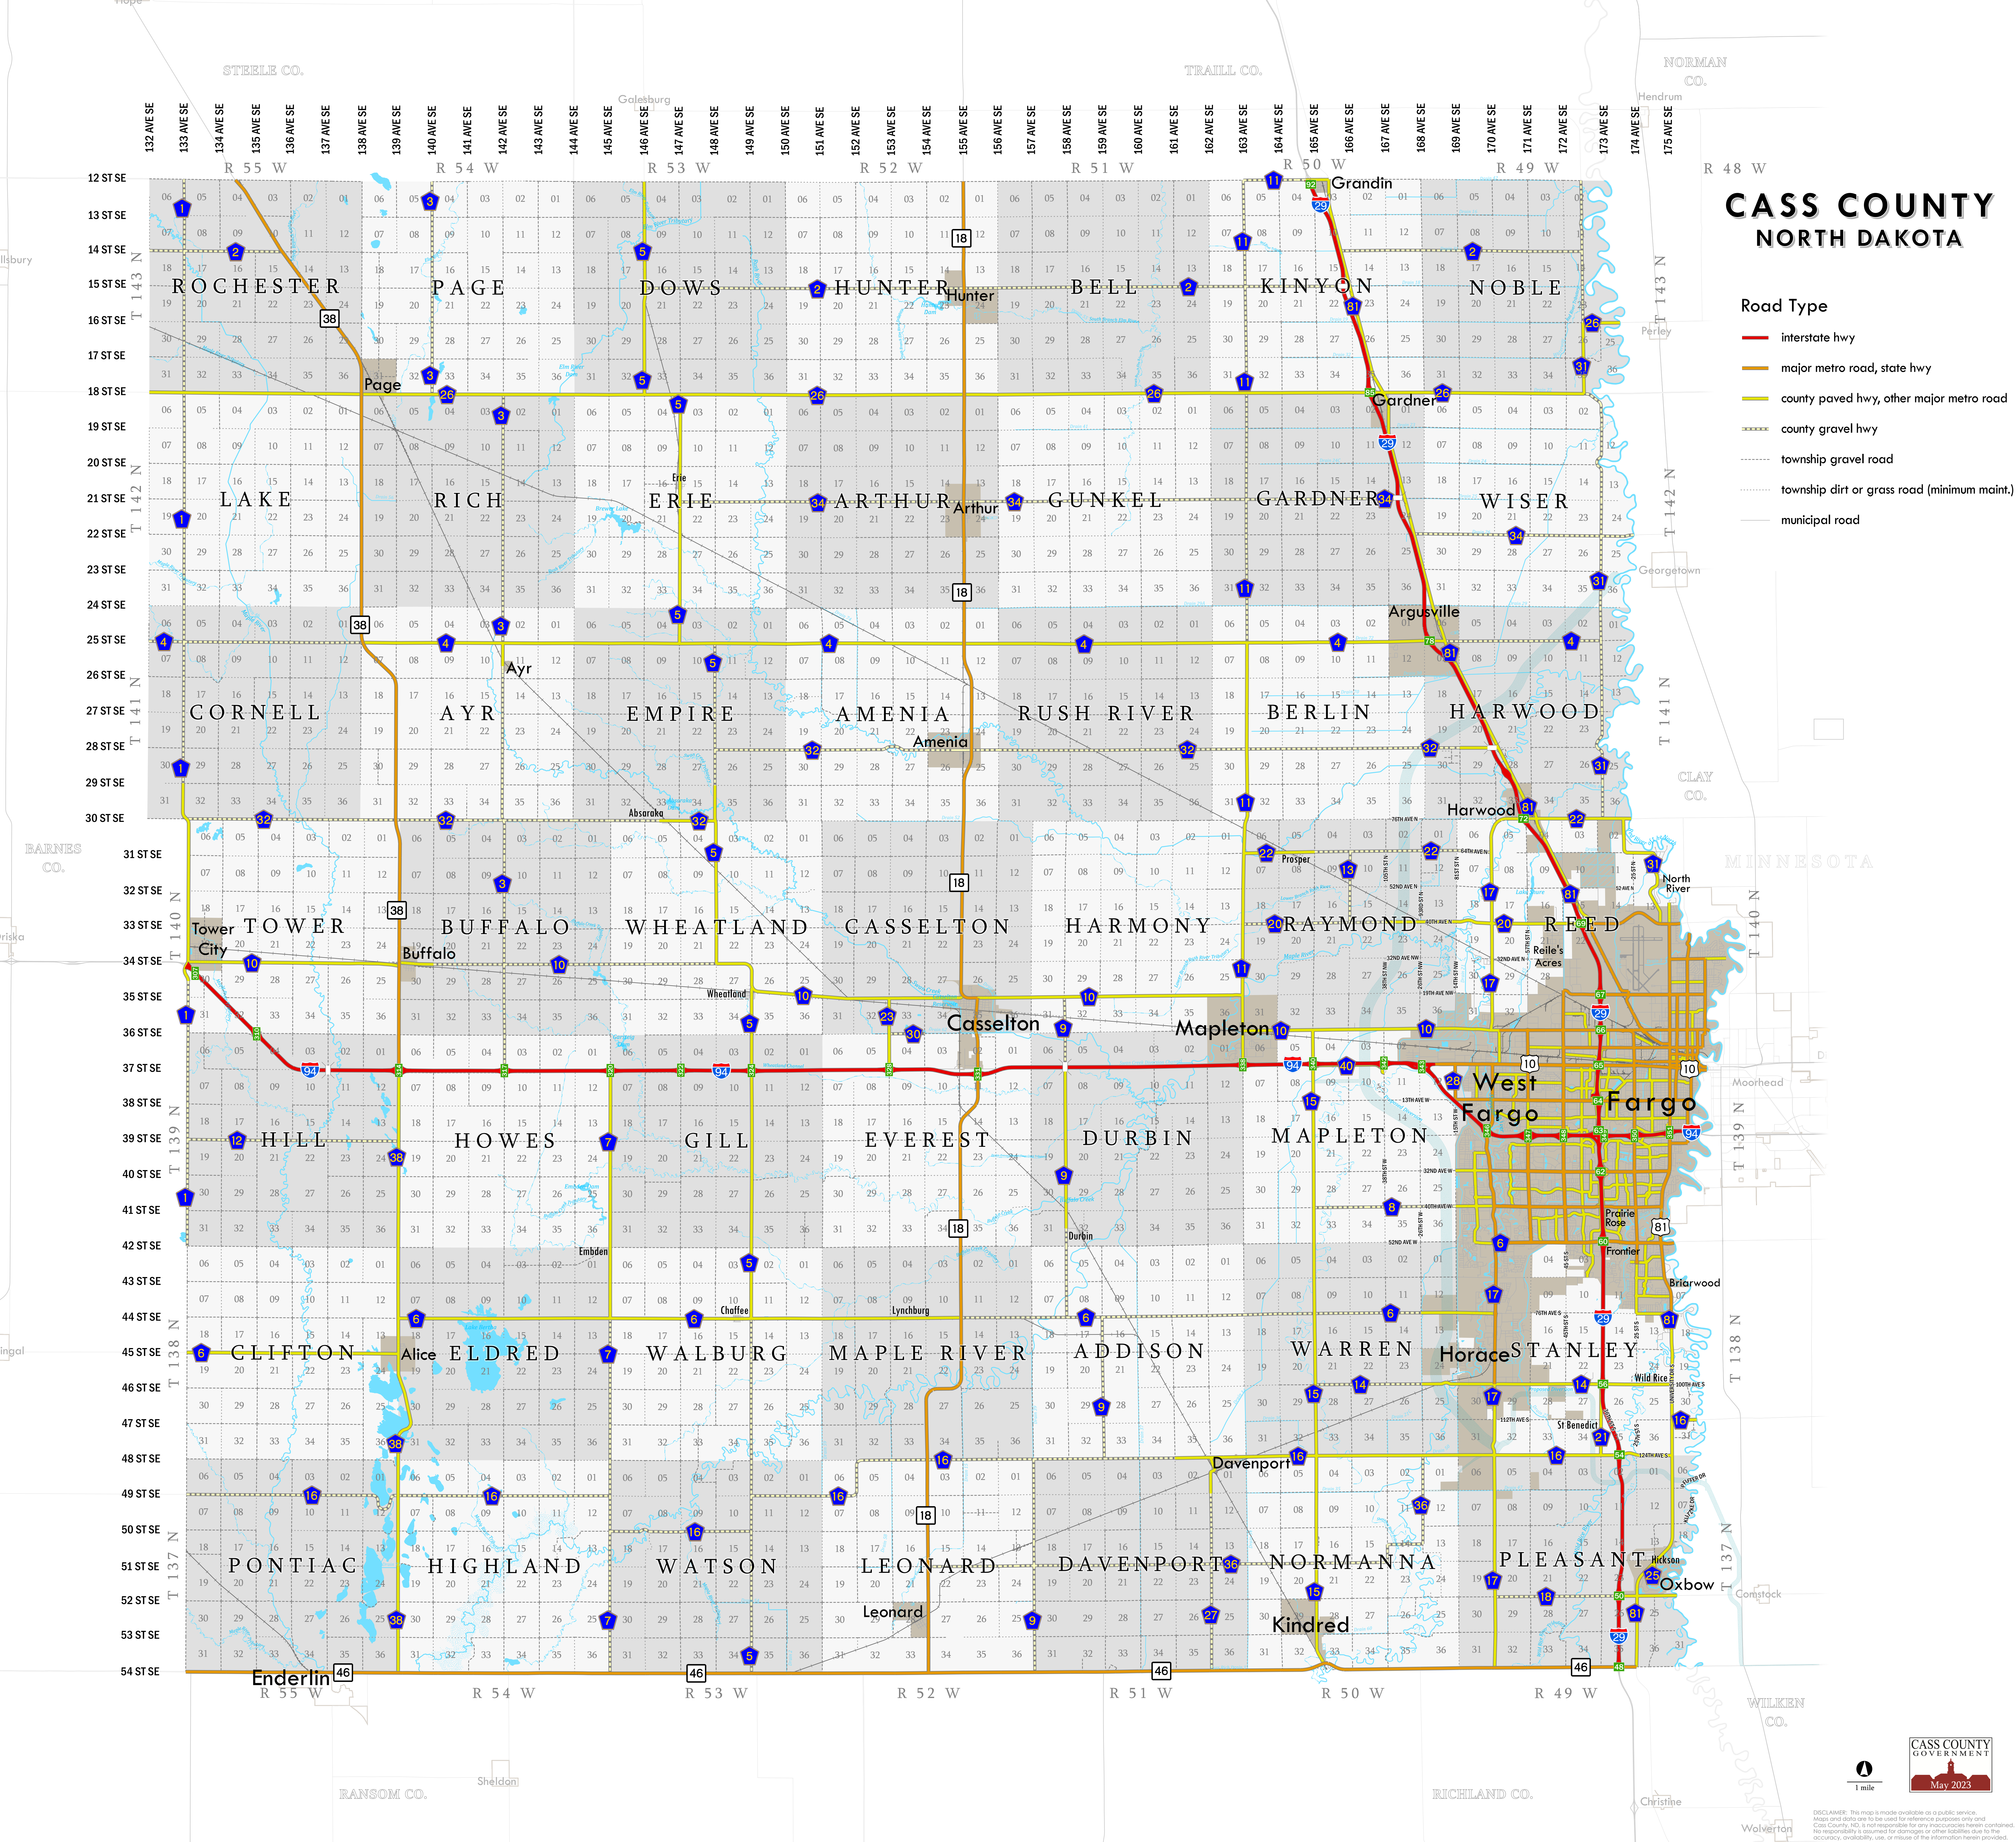

CASS COUNTY NORTH DAKOTA

Road Type

- interstate hwy
- major metro road, state hwy
- county paved hwy, other major metro road
- county gravel hwy
- township gravel road
- township dirt or grass road (minimum maint.)
- municipal road