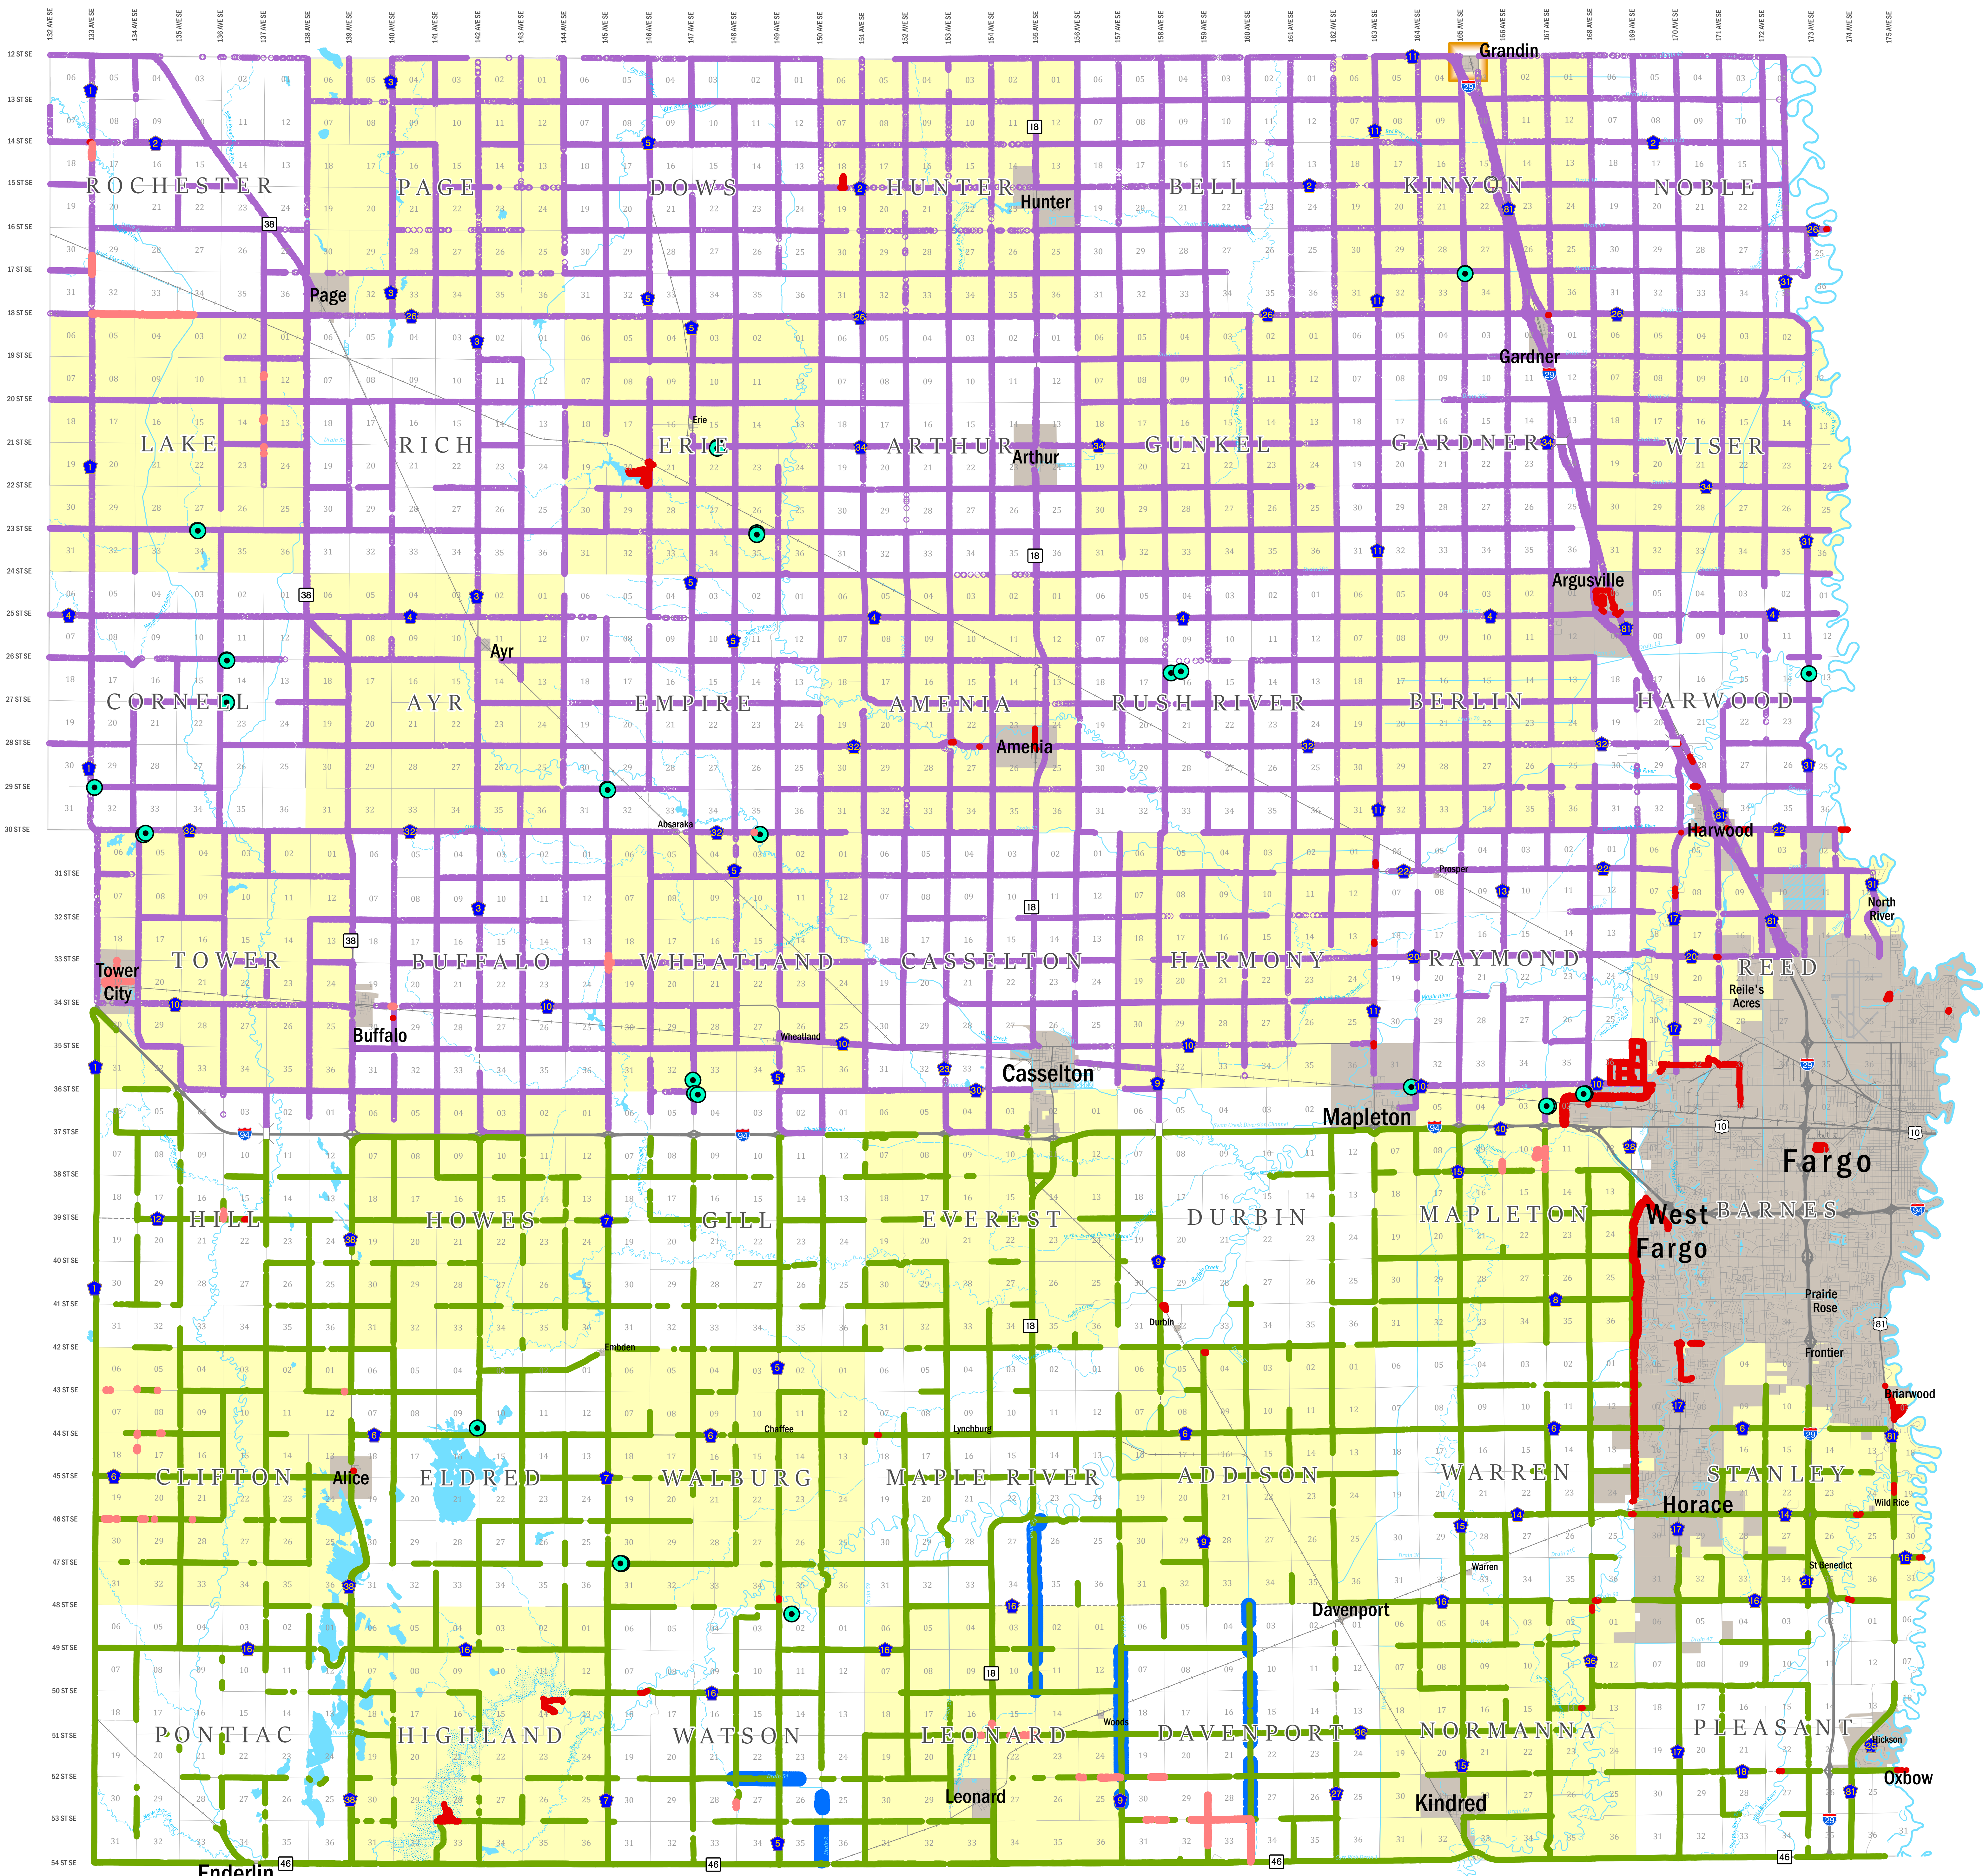

Cass County Weed Control

2023 Road Right-of-Way Sprayed Areas

Spray Location by Contractor

- Cass County staff
- J & J Spraying
- Walker's Lawncare

Noteable Areas

- CT Stem Mining Weevil introduced 2020, 2021, 2022
- Palmer Amaranth identified (removed by Cass County staff)
- Spotted Hemlock identified (sprayed by Cass County staff)
- Spotted Hemlock identified (sprayed by DL Barkie - WRD)