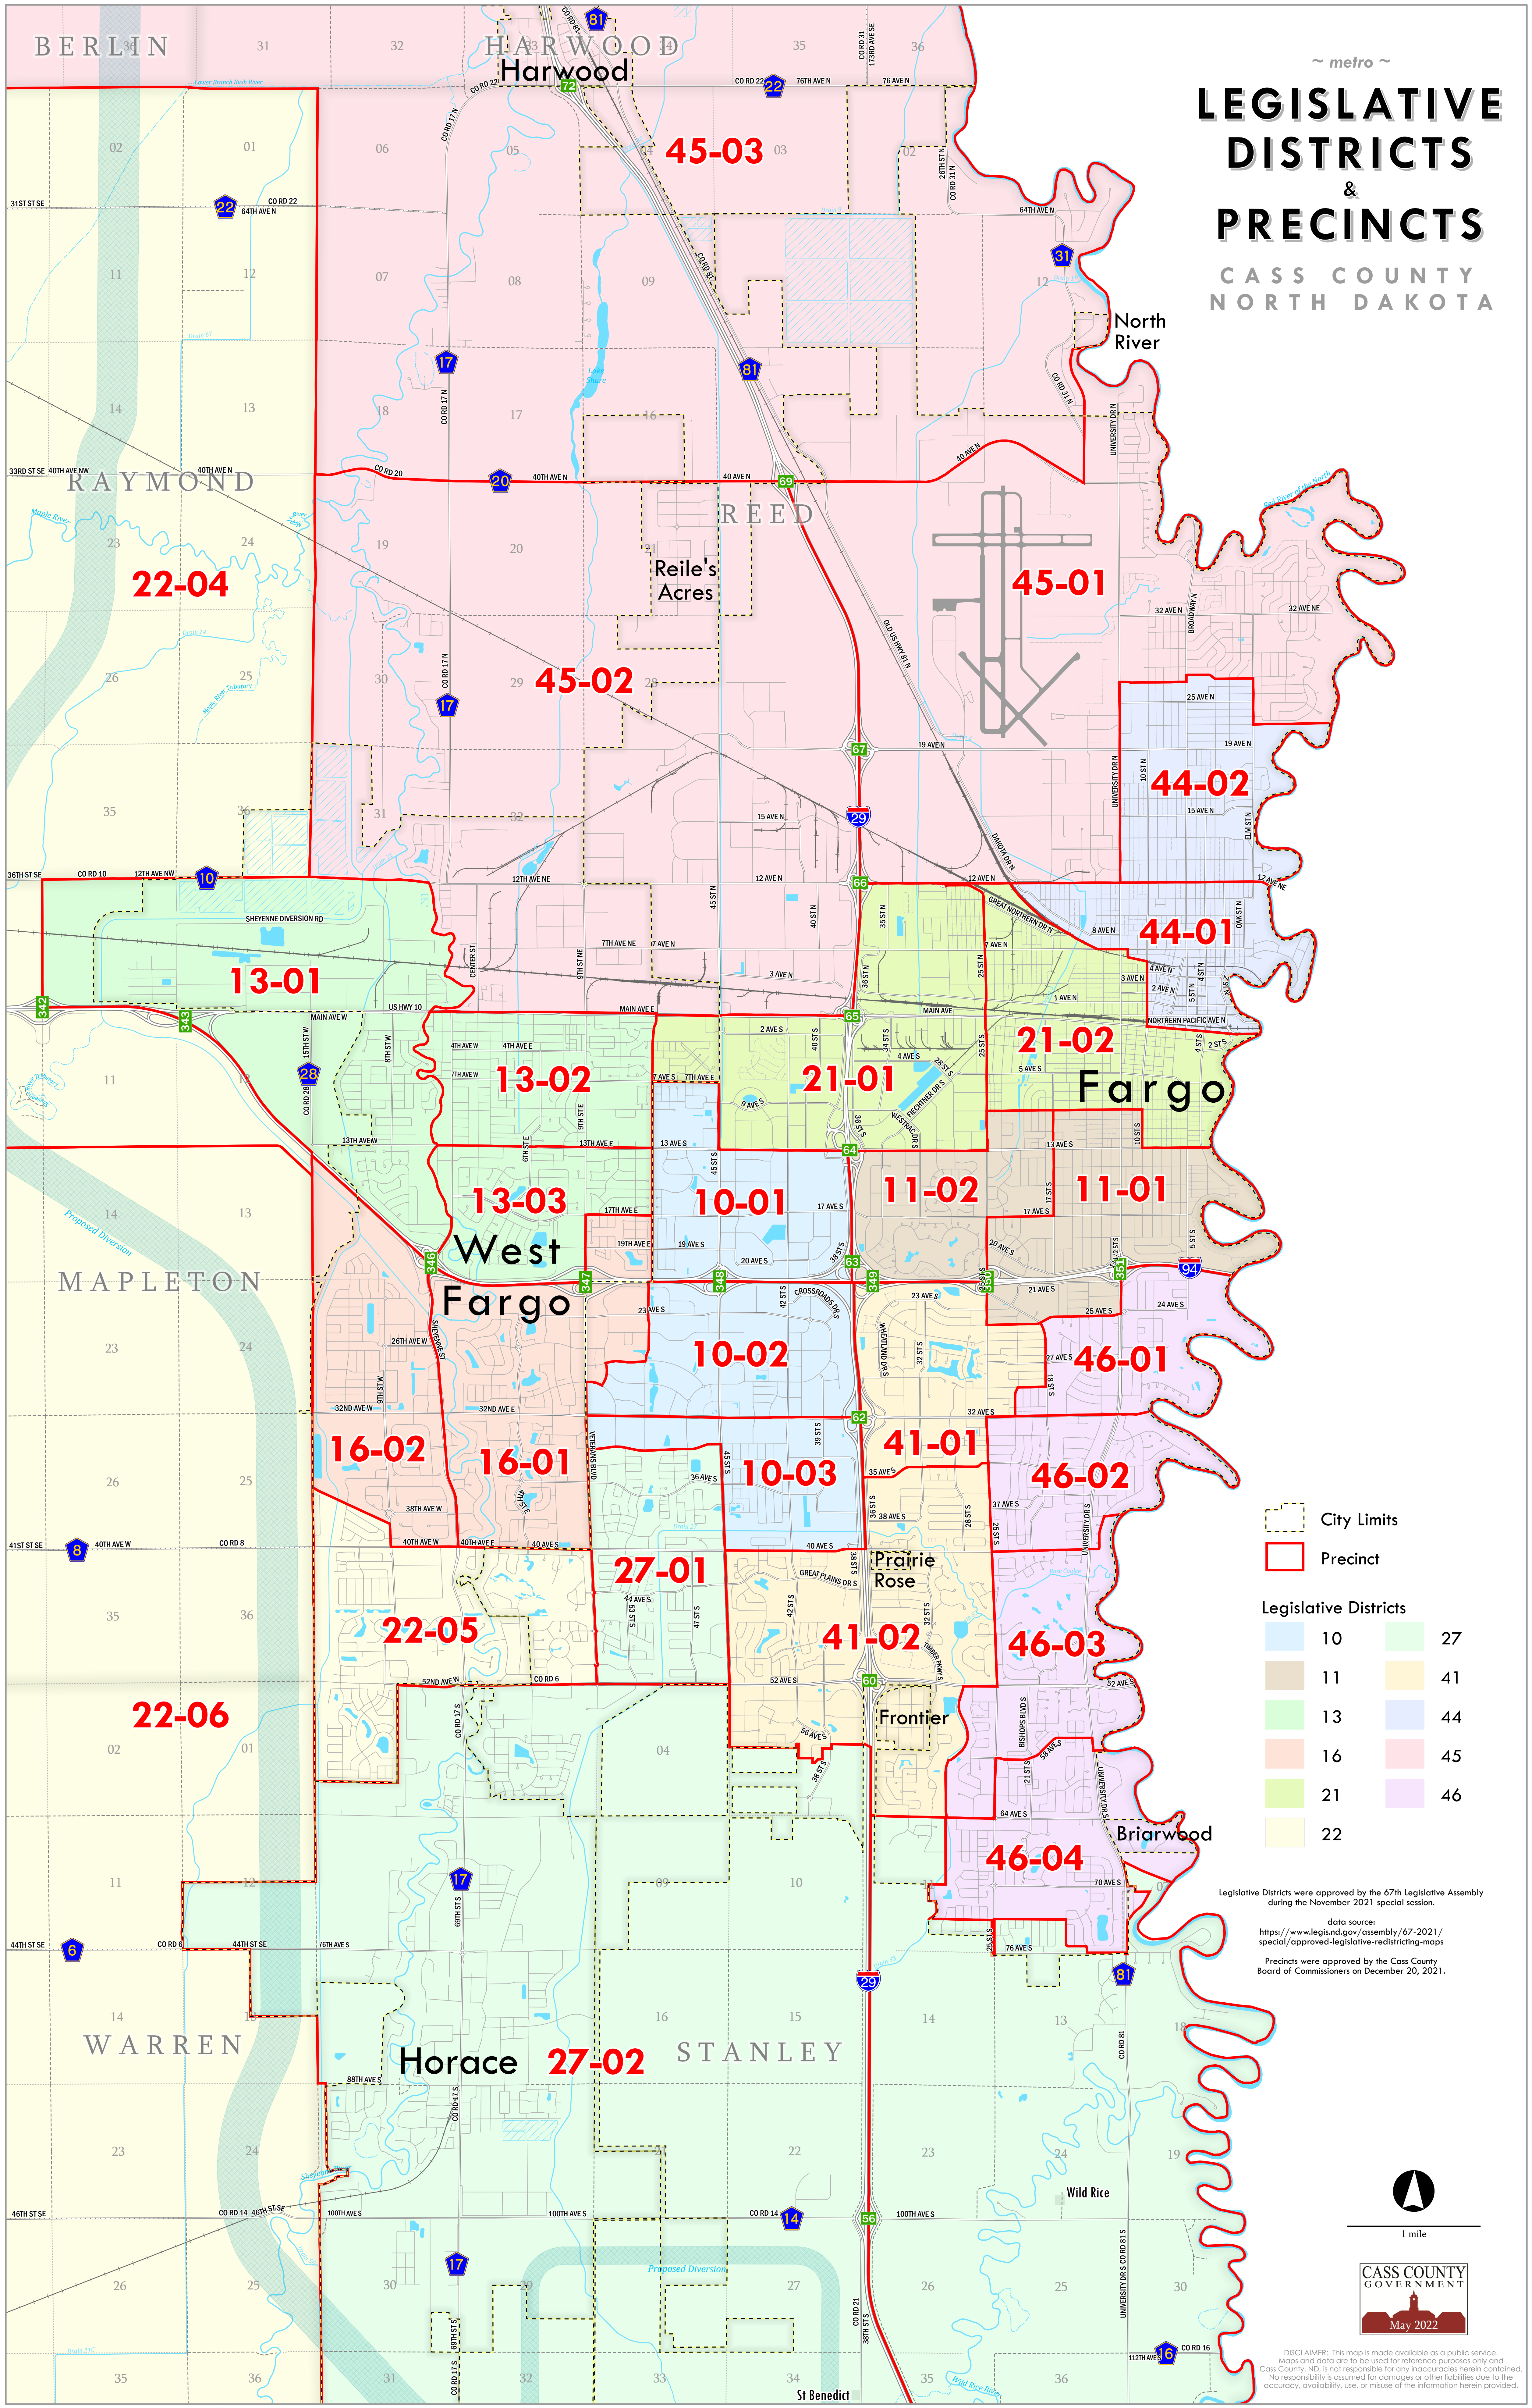

BERLIN

HARWOOD
Harwood

~ metro ~

LEGISLATIVE DISTRICTS & PRECINCTS

CASS COUNTY
NORTH DAKOTA

31 32 35 36

45-03

22-04

45-01

45-02

44-02

13-01

44-01

13-02

21-01

21-02

Fargo

13-03

10-01

11-02

11-01

West
Fargo

10-02

46-01

MAPLETON

16-02

16-01

10-03

41-01

46-02

41ST ST SE

22-05

27-01

41-02

46-03

Prairie
Rose

22-06

46-04

Briarwood

WARREN

Horace 27-02

STANLEY

Wild Rice

1. City Limits
   Precinct

1. Legislative Districts
2. 10
   - 11
   - 13
   - 16
   - 21
   - 22
   - 27
   - 41
   - 44
   - 45
   - 46

1 mile