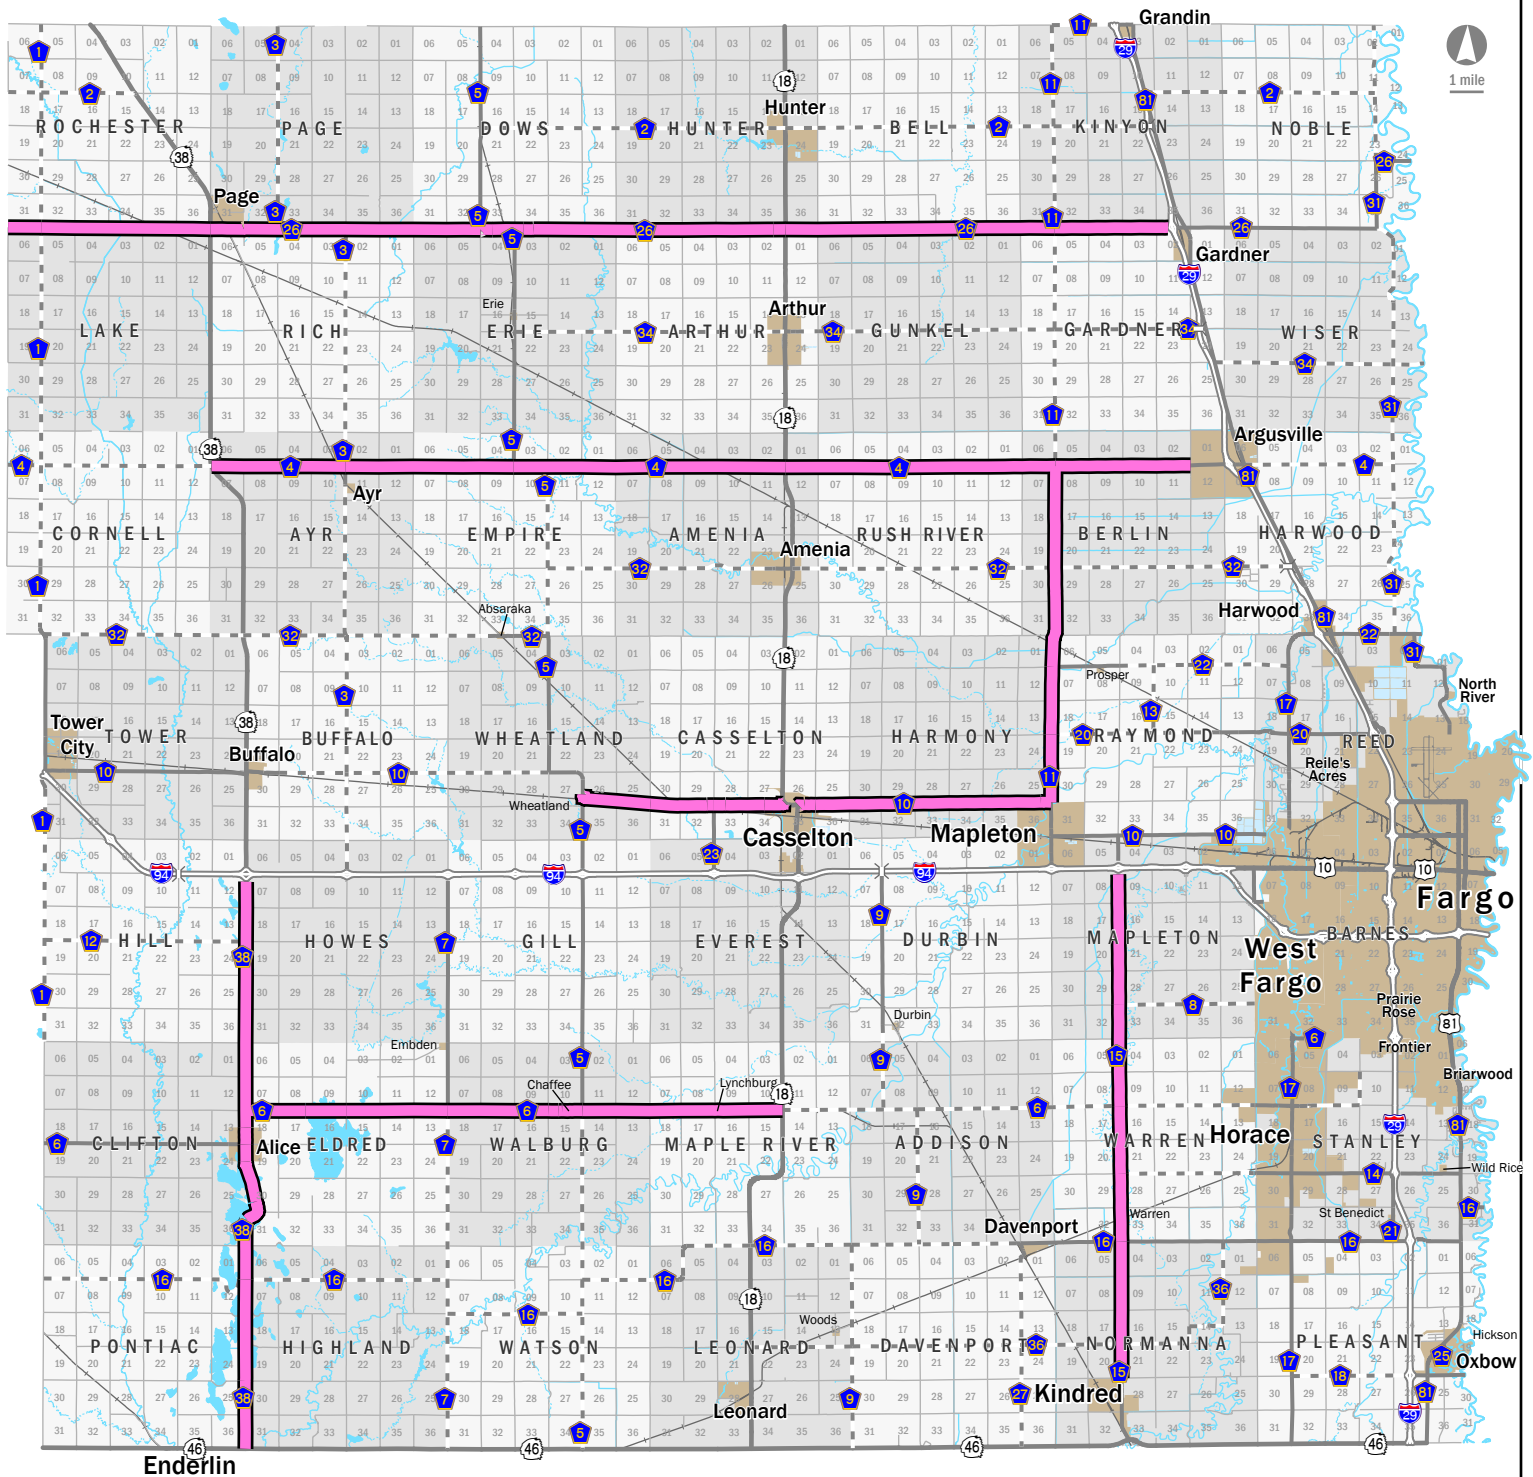

Cass County Highways 65 MPH Capability

map updated September 2020

Potential 65 MPH Highway (approximately 134 miles)

Cass County Highway Department

Jason Benson
County Engineer, P.E.

Tom Soucy
Deputy County Engineer, P.E.

Blaine Laaveg
Highway Superintendent

1201 Main Ave. W
West Fargo, ND 58078

(701) 298-2370

www.casscountynd.gov
highway@casscountynd.gov