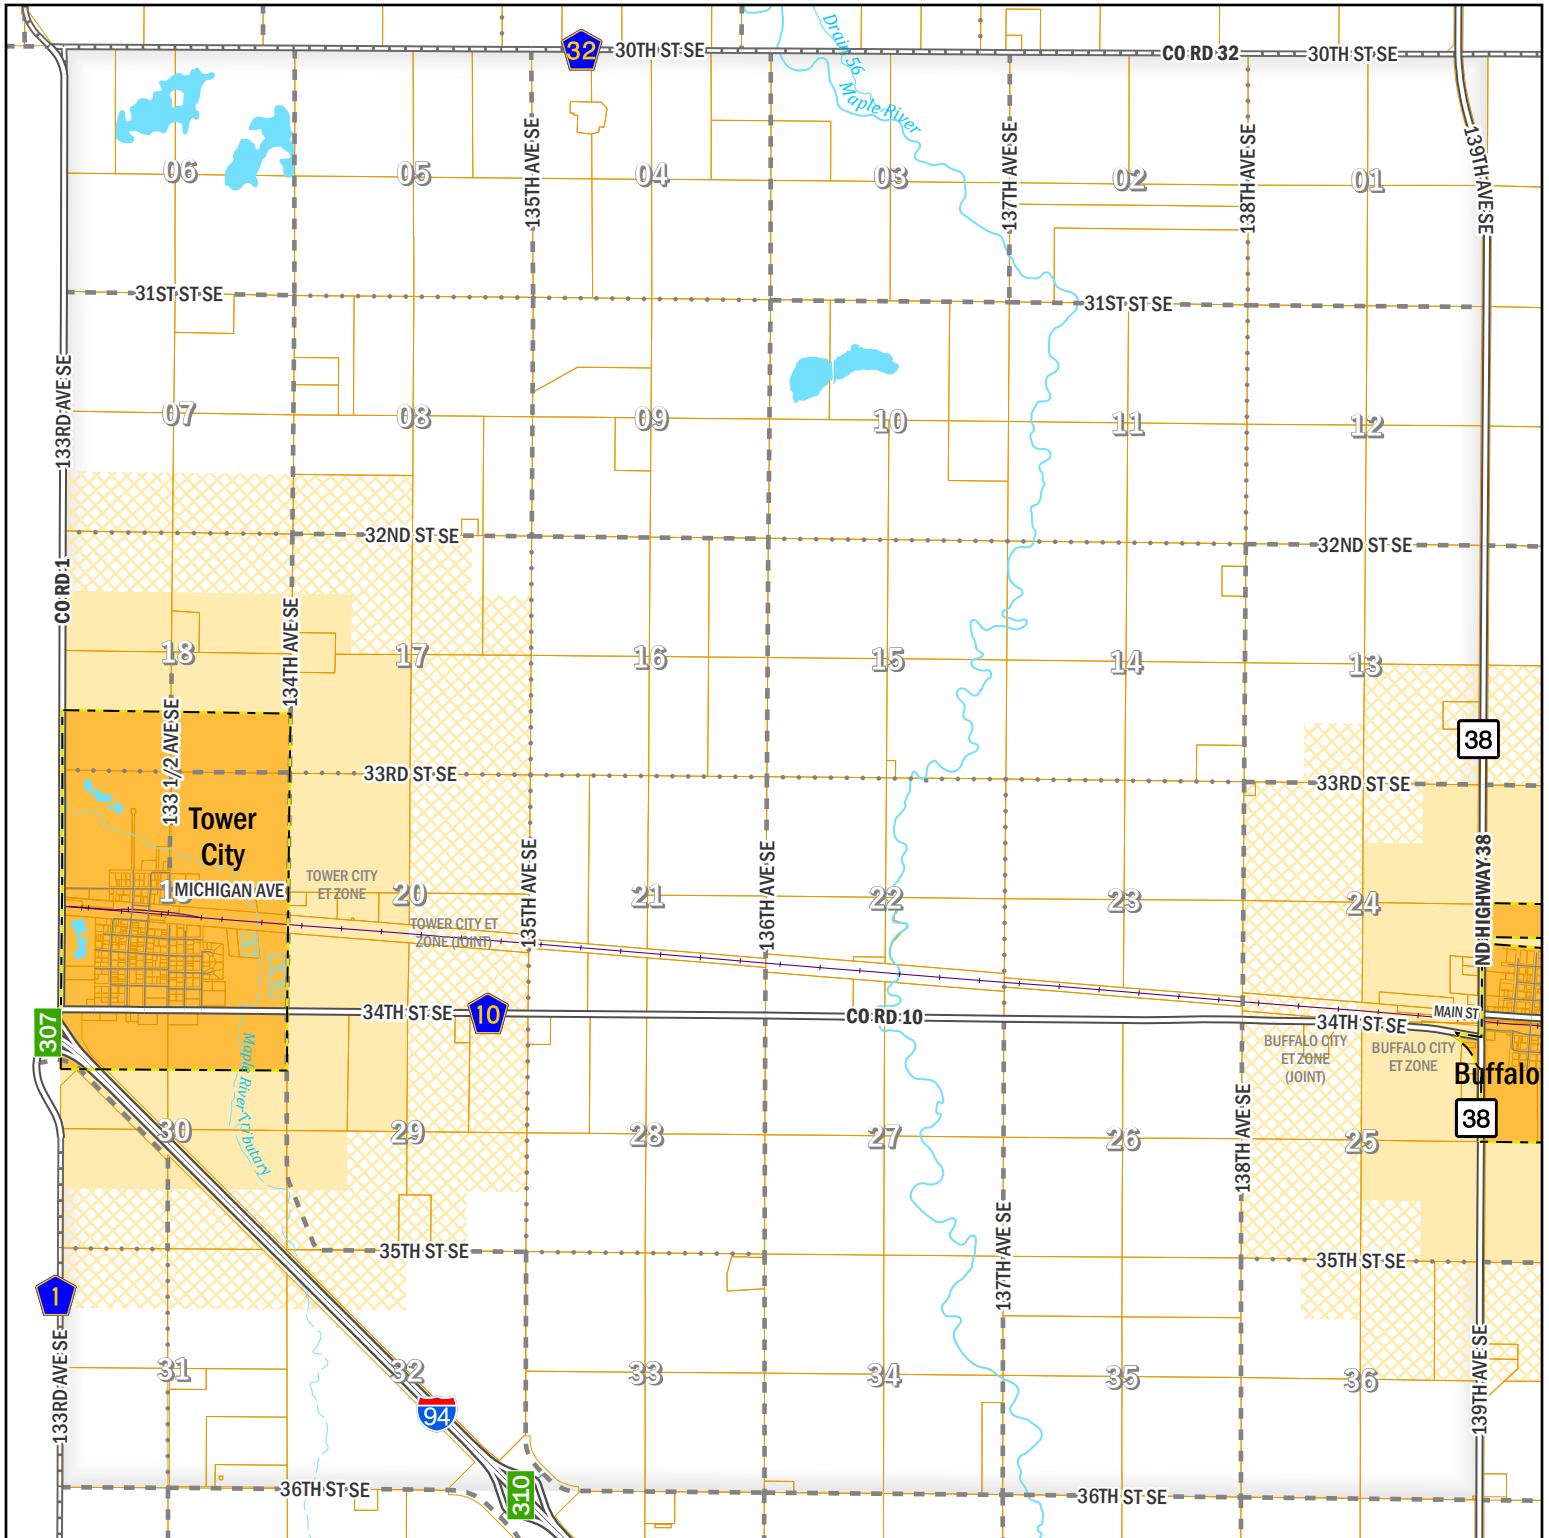

TOWER TOWNSHIP

TOWNSHIP 140 N, RANGE 55 W

CASS COUNTY, ND