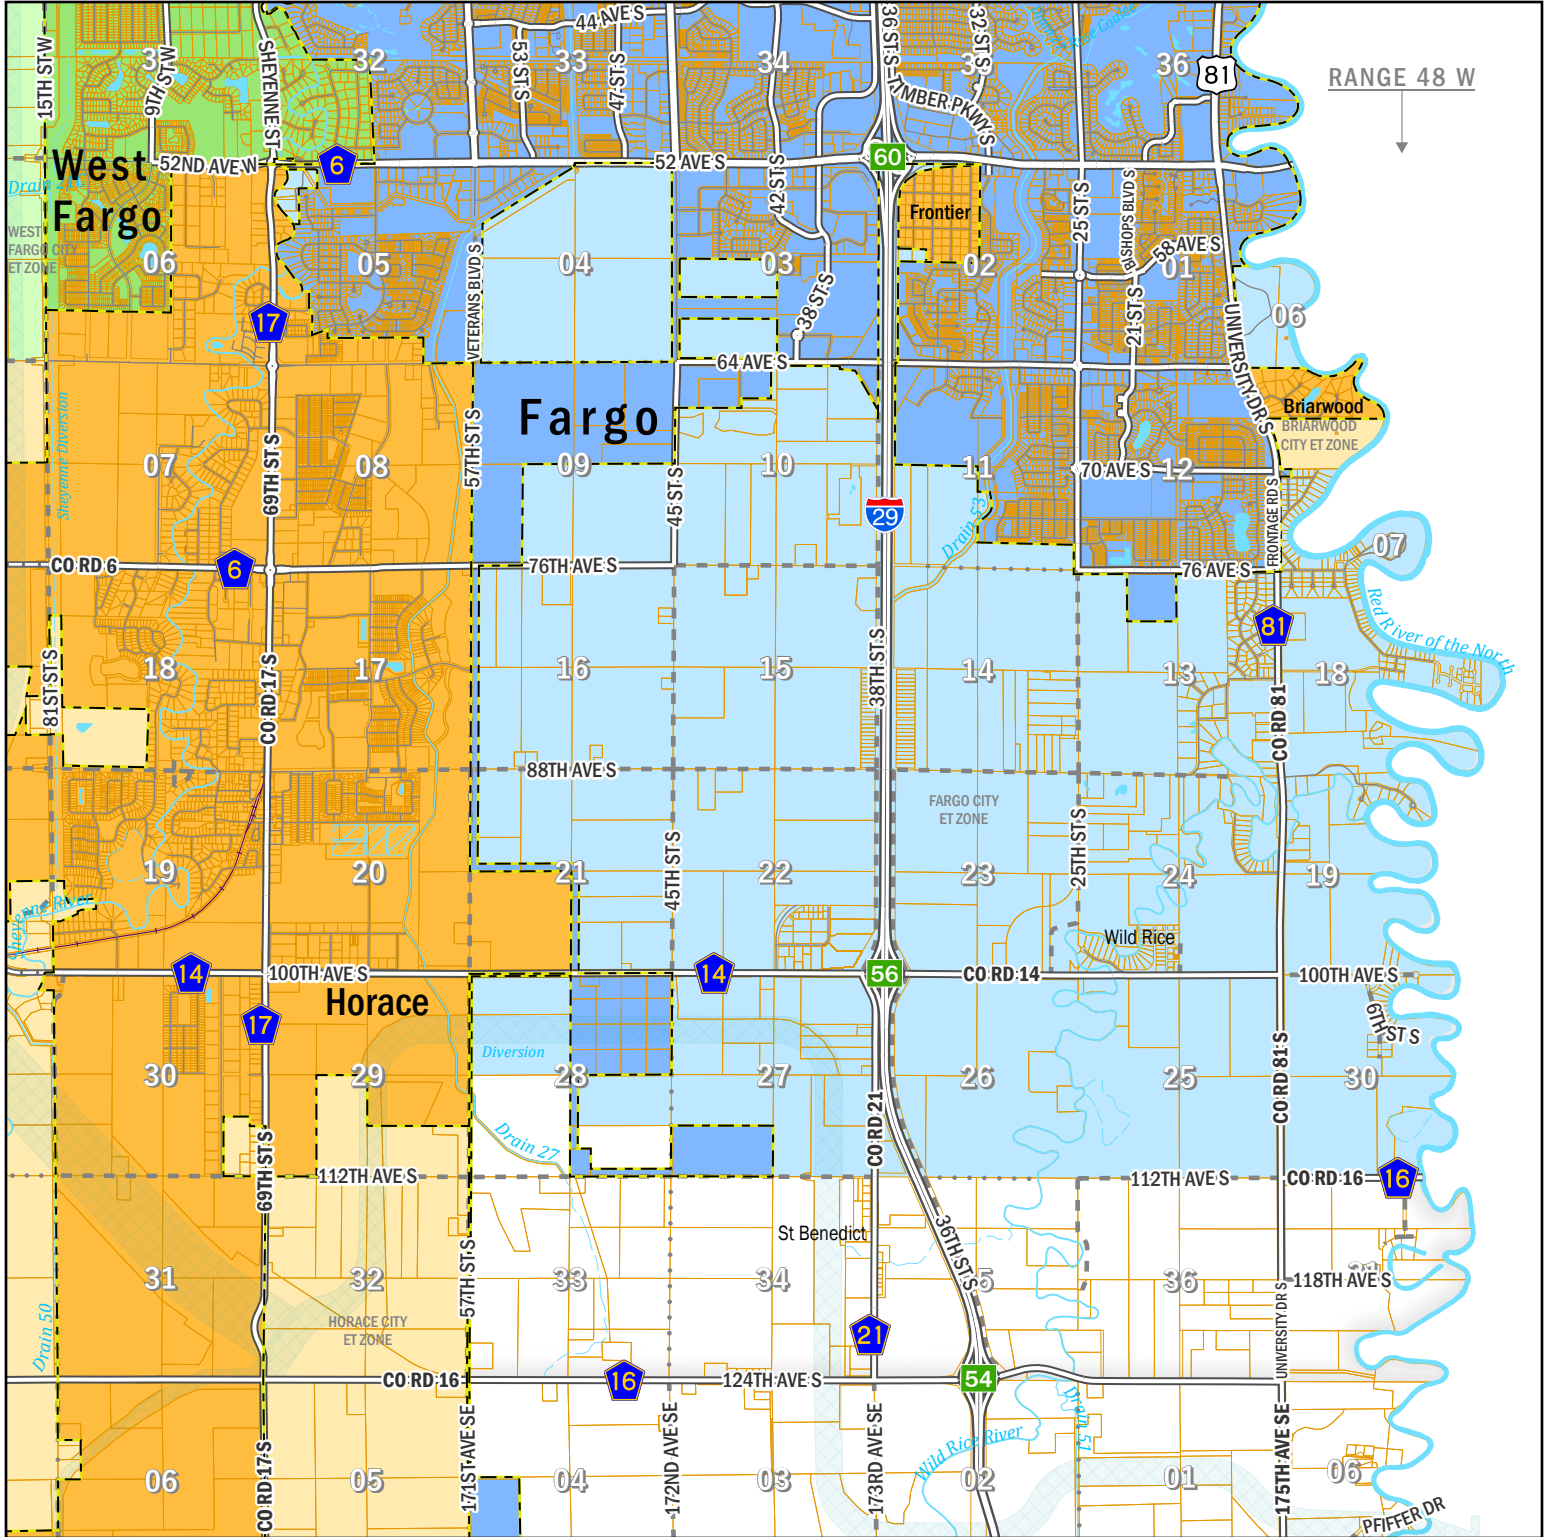

STANLEY TOWNSHIP

TOWNSHIP 138 N, RANGE 49 W

CASS COUNTY, ND

	City Limits	Extraterritorial City Zoning Jurisdiction	Extraterritorial City Zoning Jurisdiction (joint with Township)
Fargo			
West Fargo			
Other City			
Parcel			

1/2 mile

CASS COUNTY GOVERNMENT
April 2024

Disclaimer: This map is made available as a public service. Maps and data are to be used for reference purposes only and Cass County, ND, is not responsible for any inaccuracies herein contained. No responsibility is assumed for damages or other liabilities due to the accuracy, availability, use, or misuse of the information herein provided.