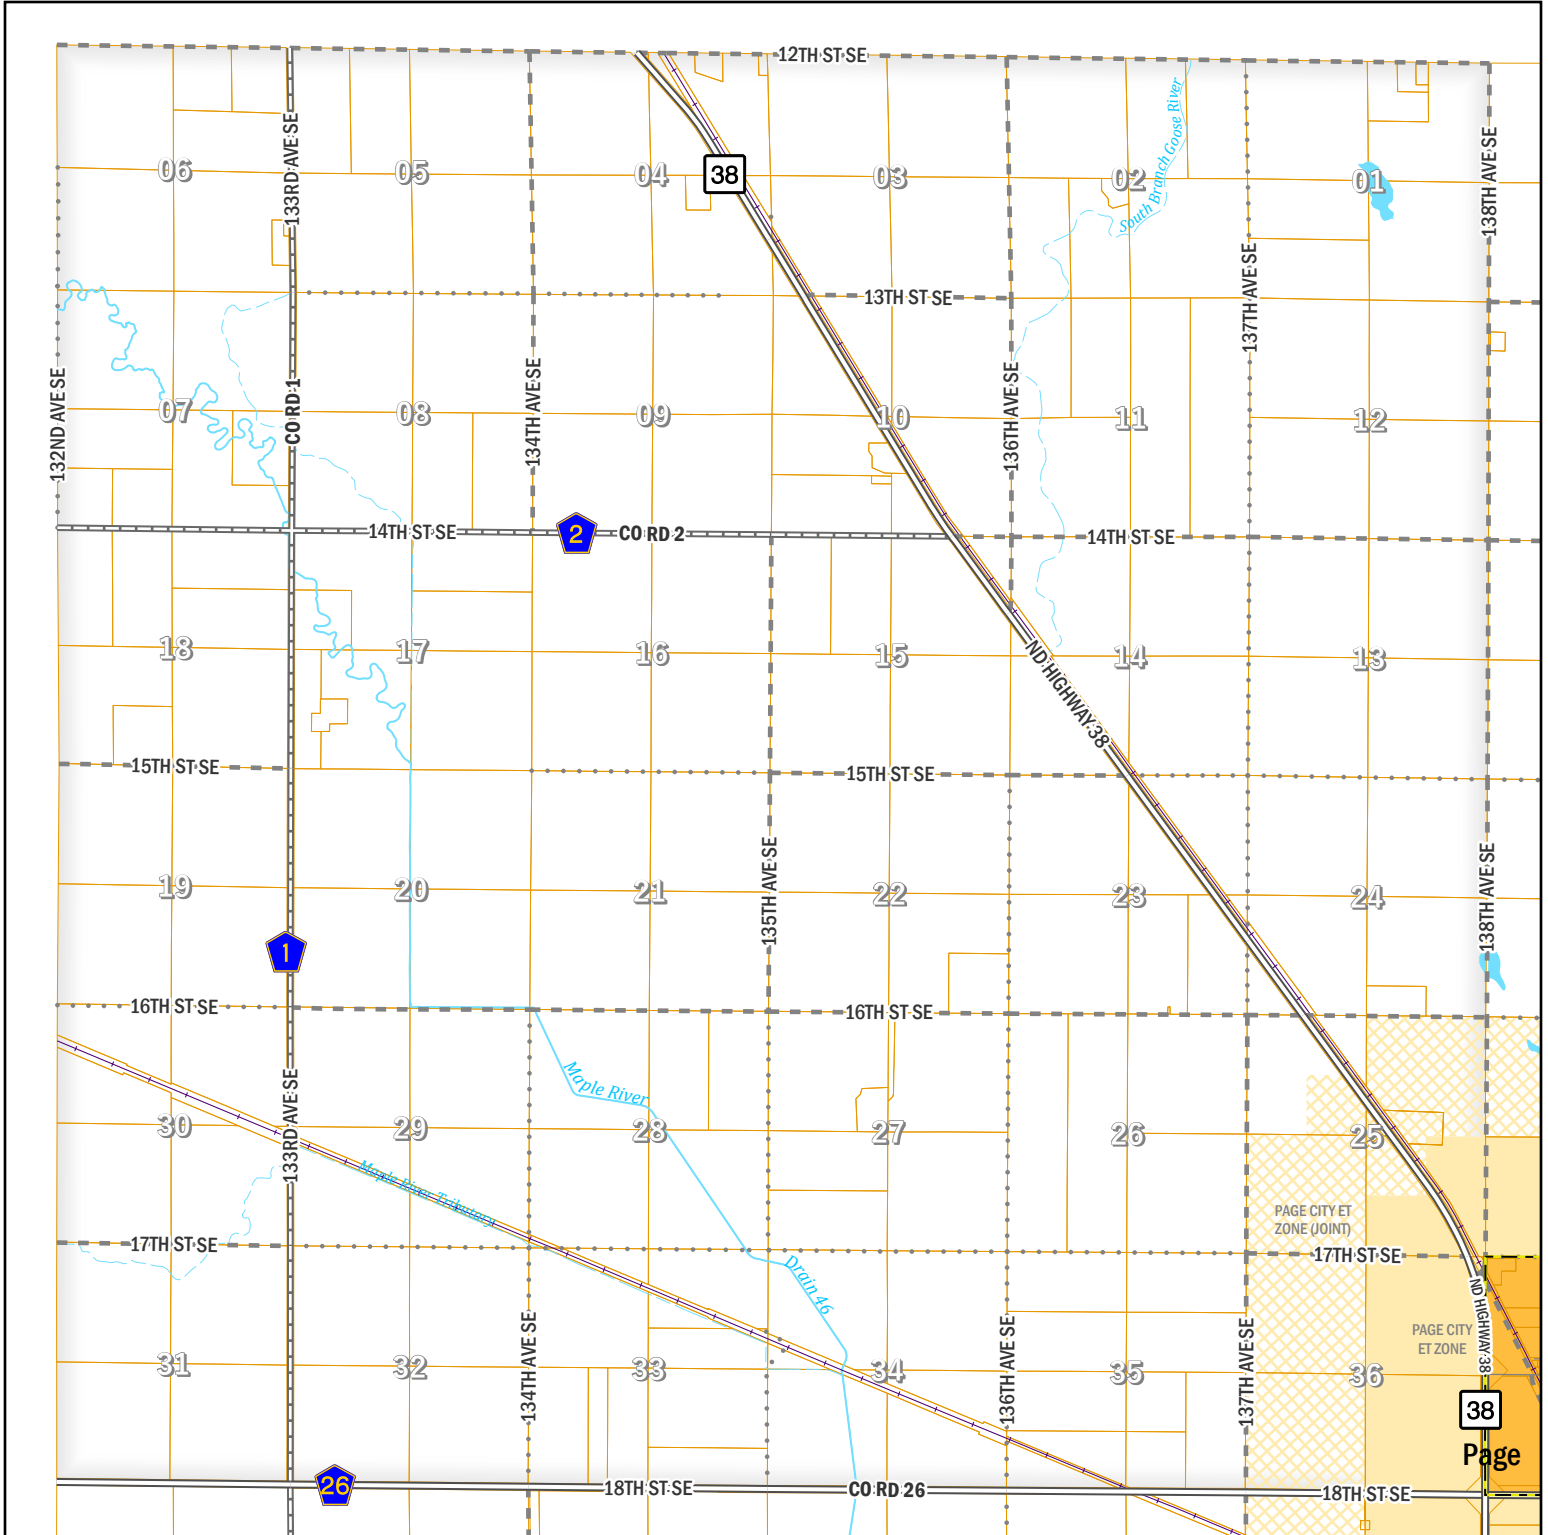

ROCHESTER TOWNSHIP

TOWNSHIP 143 N, RANGE 55 W

CASS COUNTY, ND