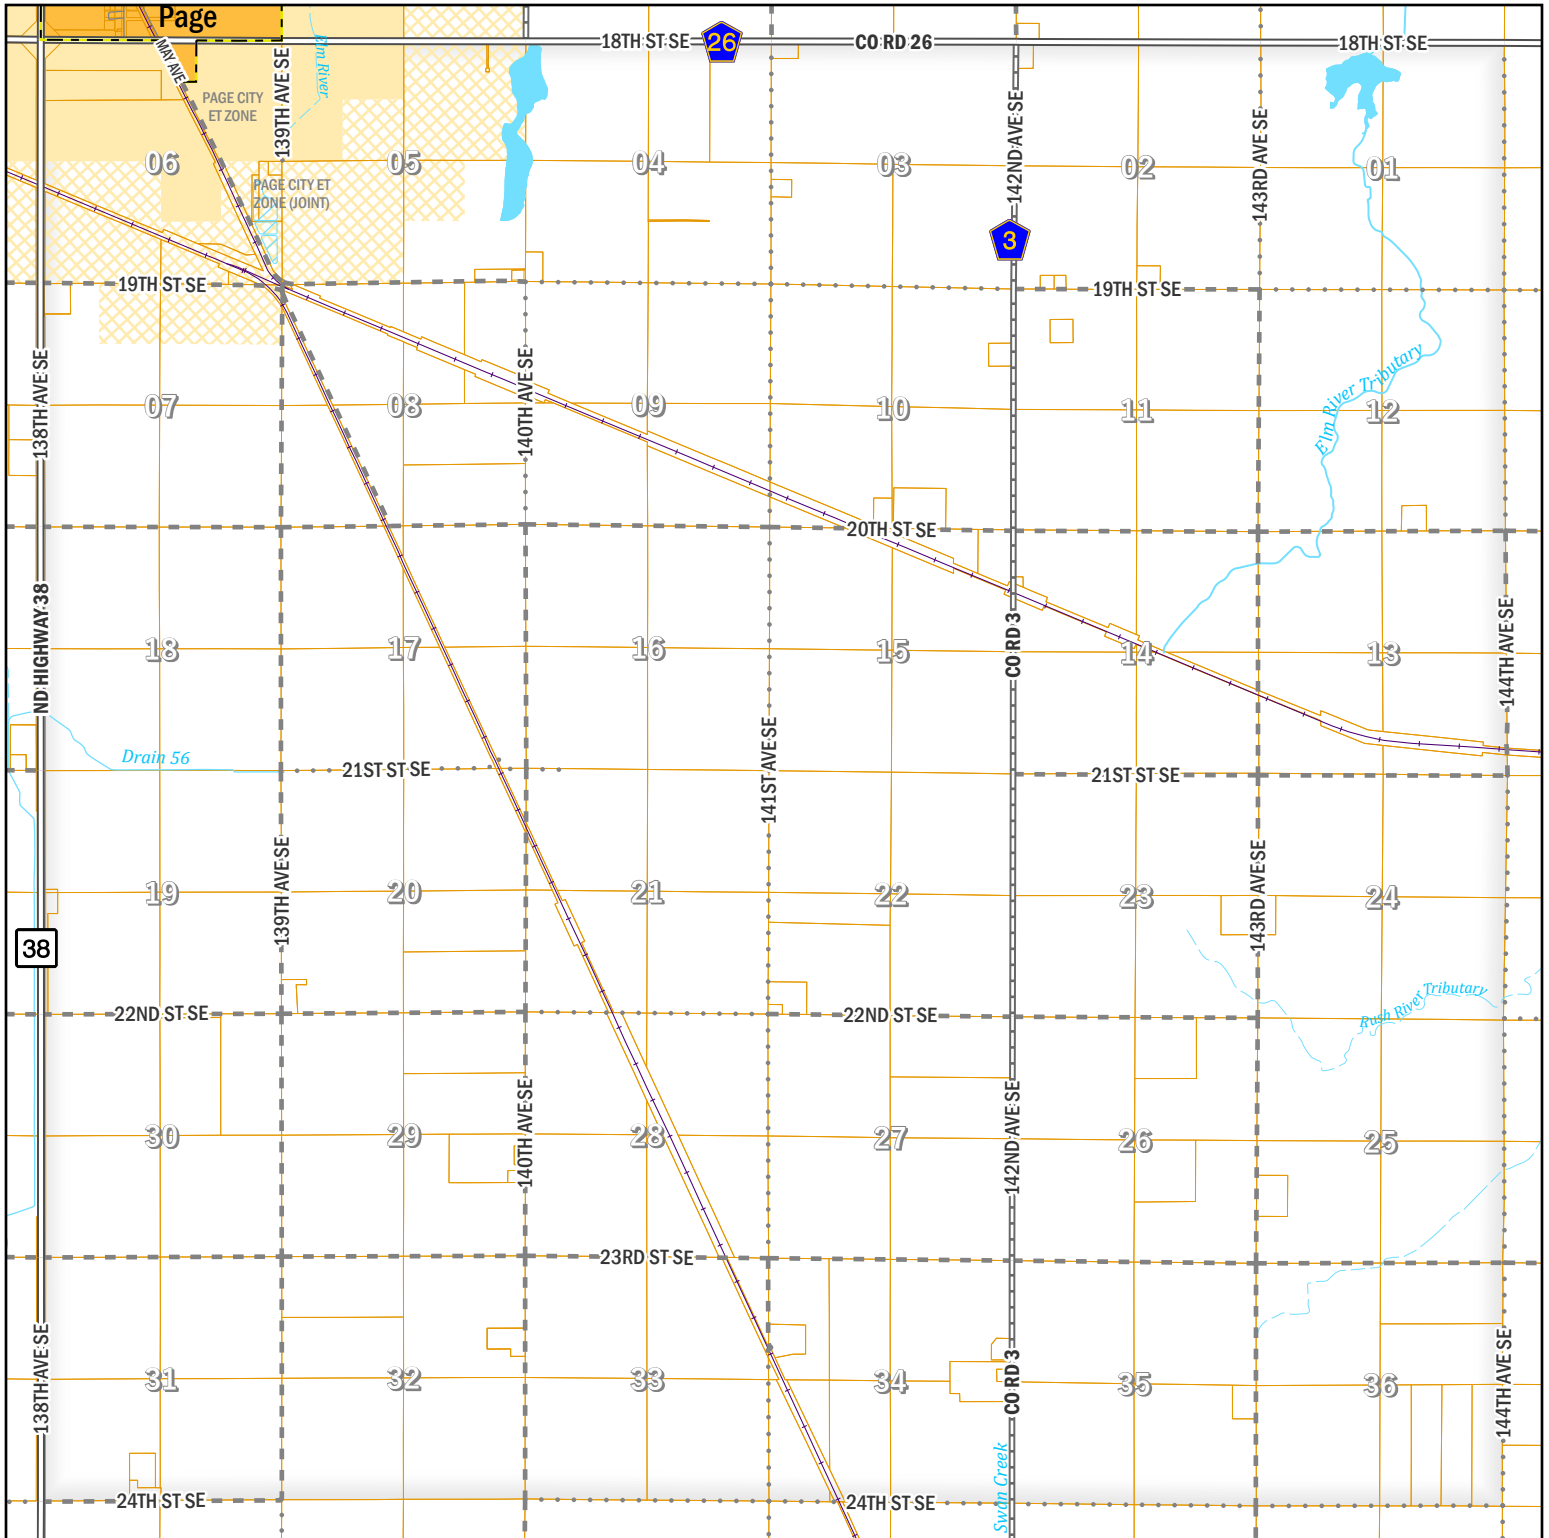

RICH TOWNSHIP

TOWNSHIP 142 N, RANGE 54 W

CASS COUNTY, ND