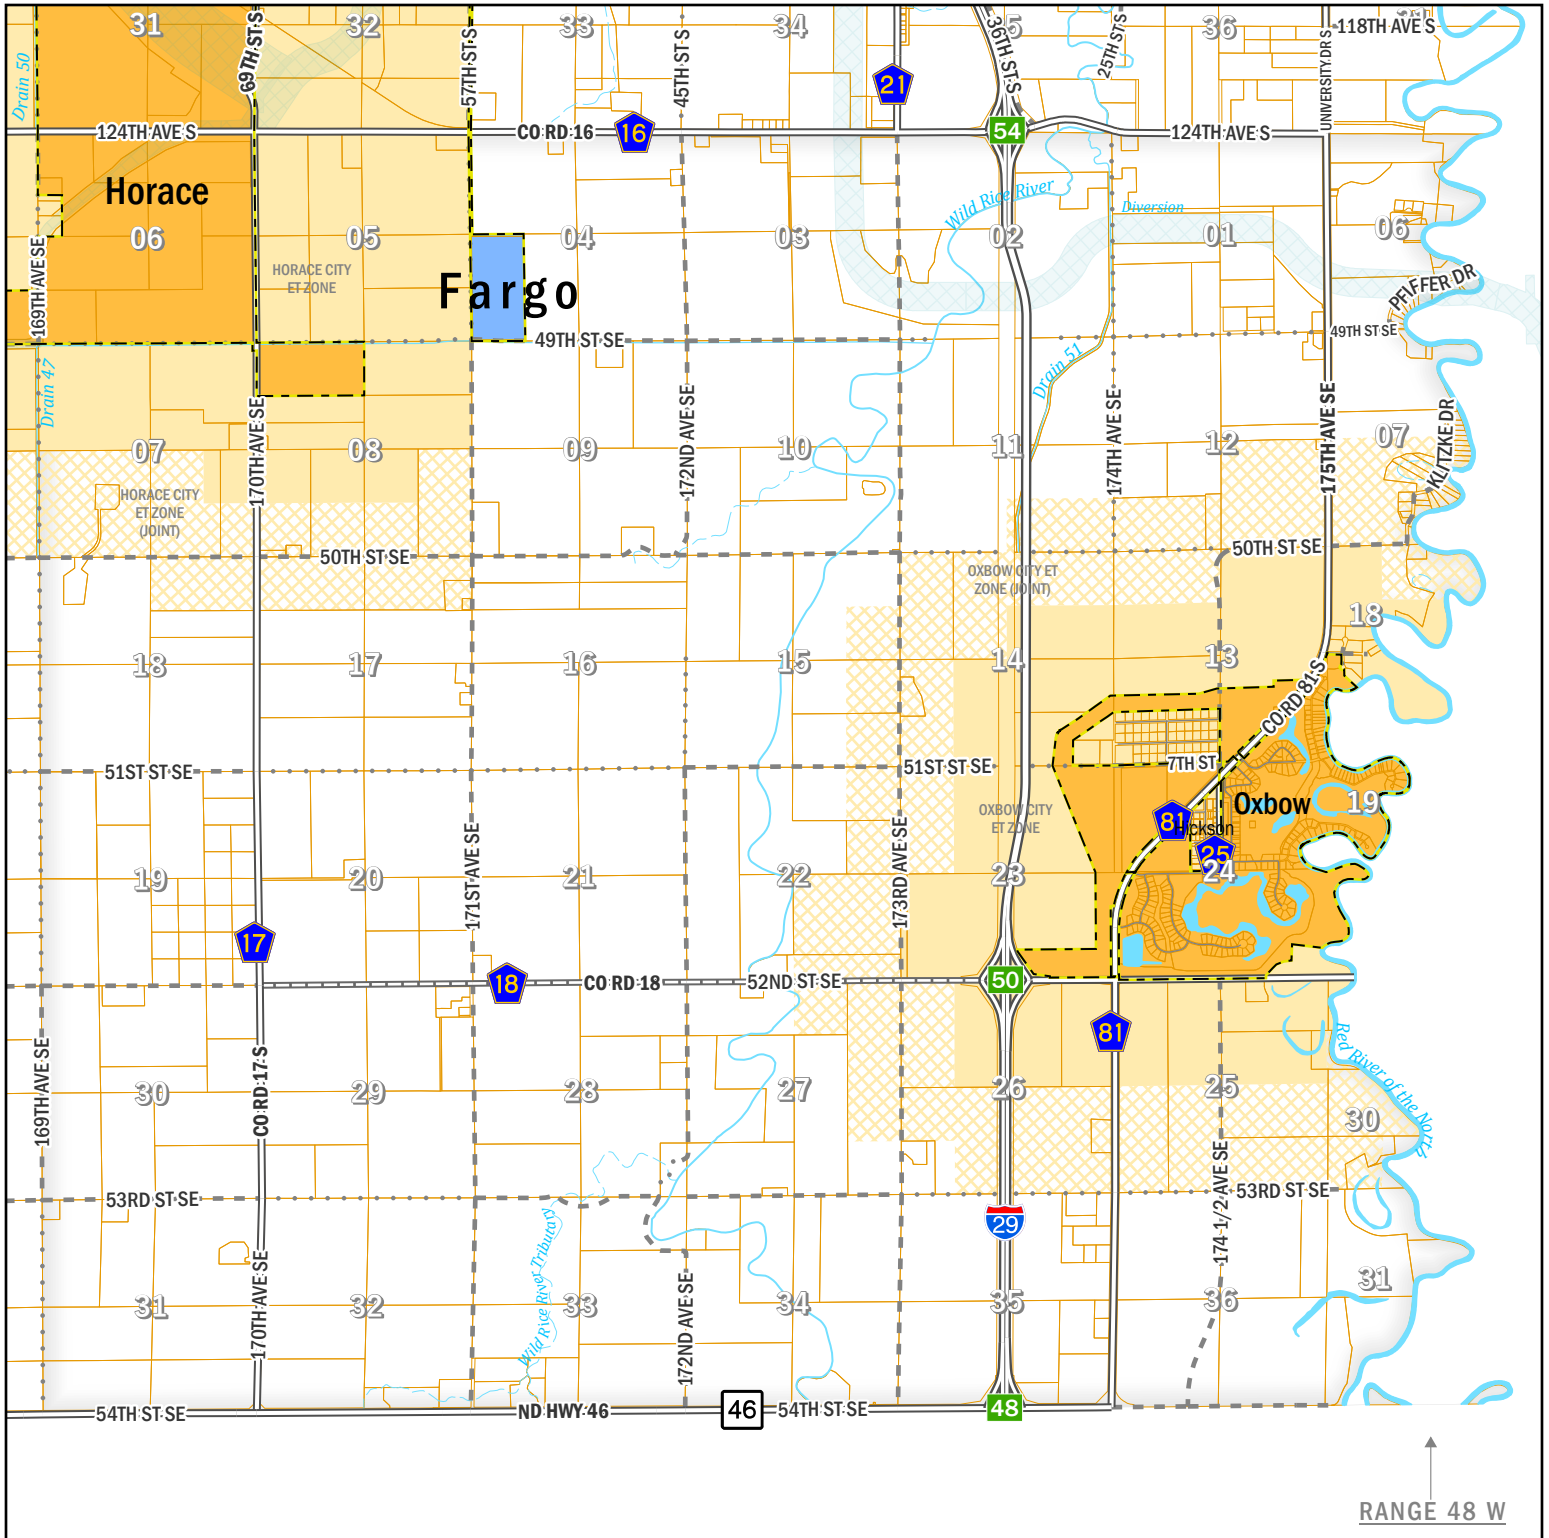

PLEASANT TOWNSHIP

TOWNSHIP 137 N, RANGE 49 W

CASS COUNTY, ND

RANGE 48 W

City Limits	Extraterritorial City Zoning Jurisdiction	Extraterritorial City Zoning Jurisdiction (joint with Township)
Fargo	Fargo	Fargo
West Fargo	West Fargo	West Fargo
Other City	Other City	Other City
Parcel