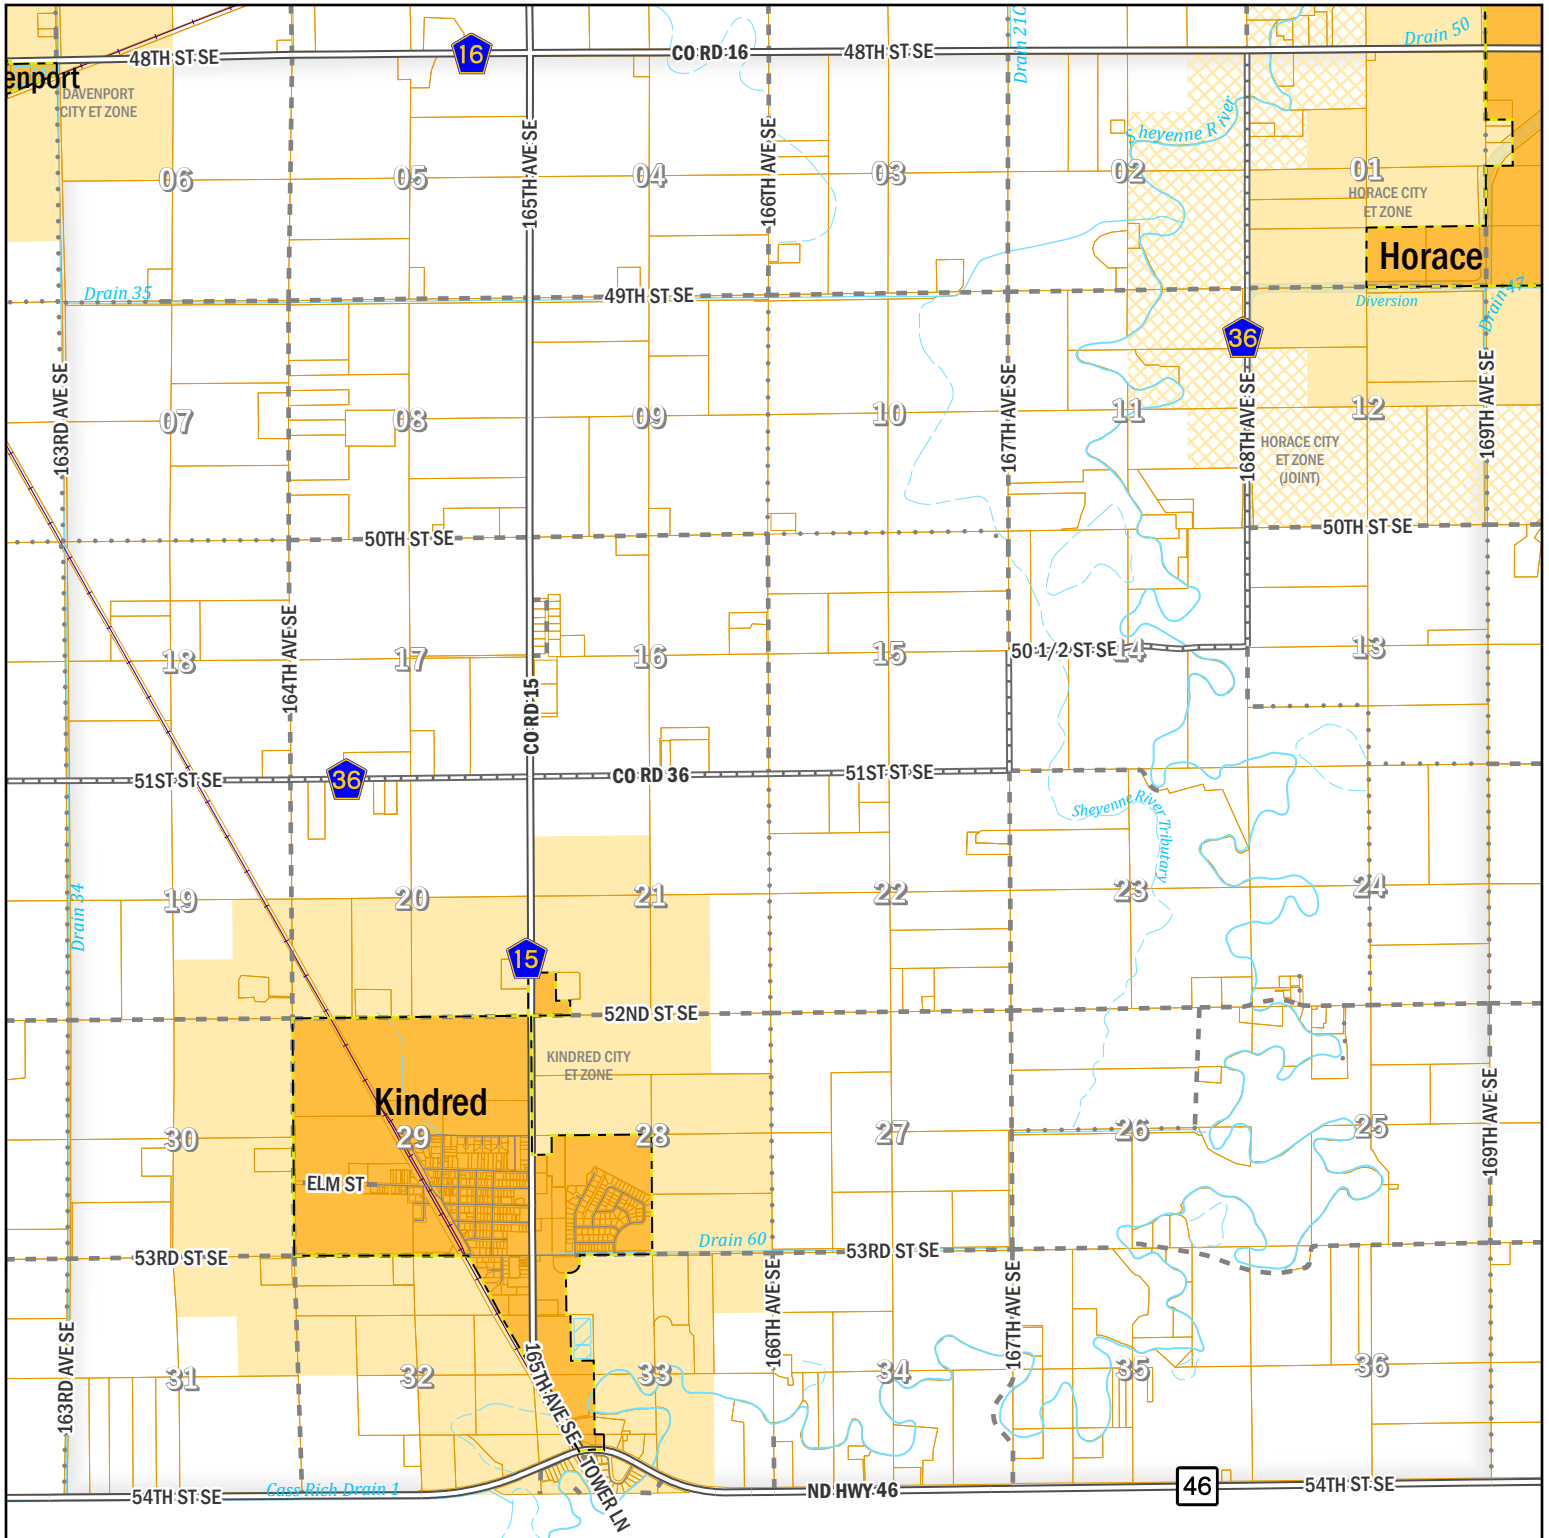

NORMANNA TOWNSHIP

TOWNSHIP 137 N, RANGE 50 W

CASS COUNTY, ND