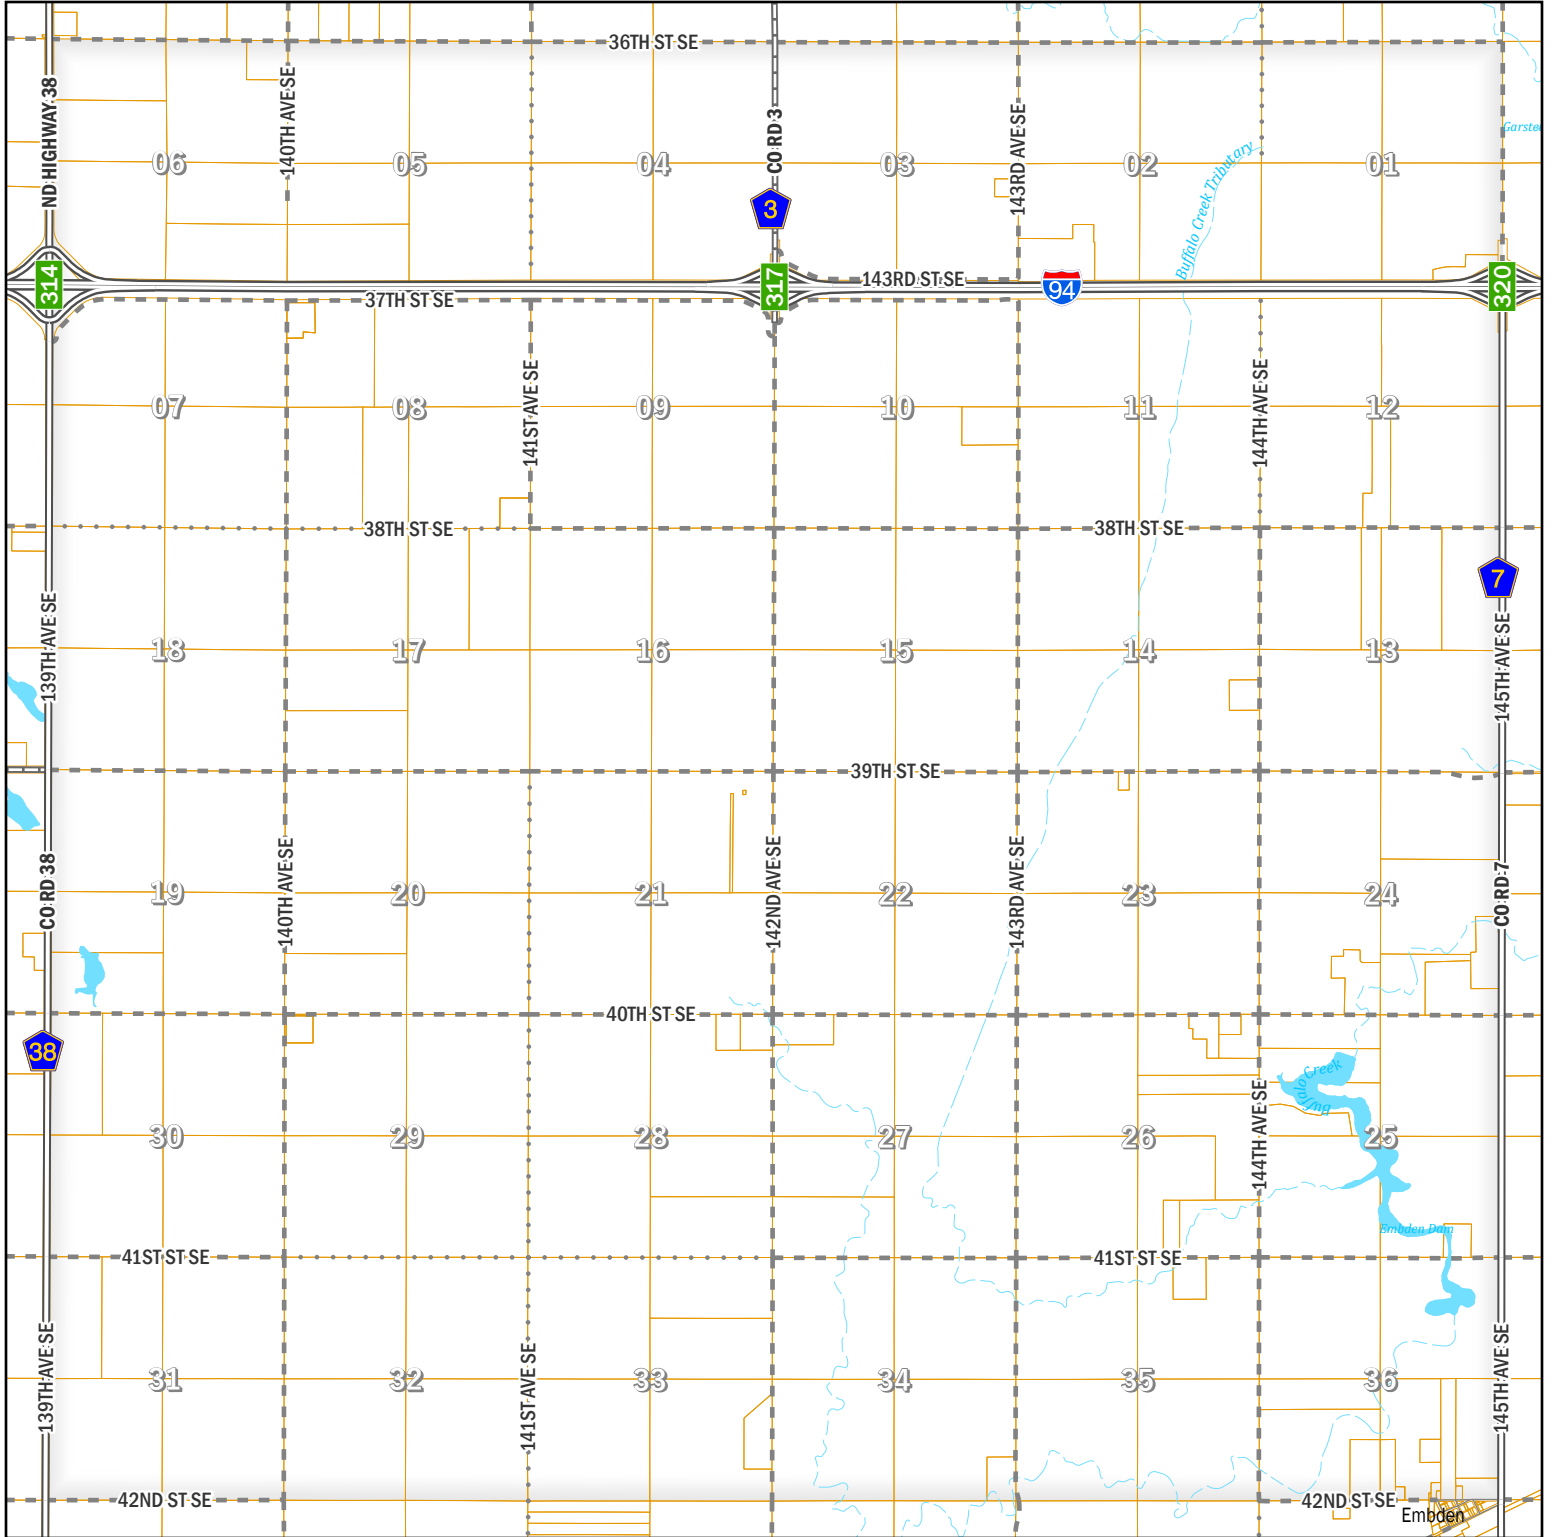

HOWES TOWNSHIP

TOWNSHIP 139 N, RANGE 54 W

CASS COUNTY, ND