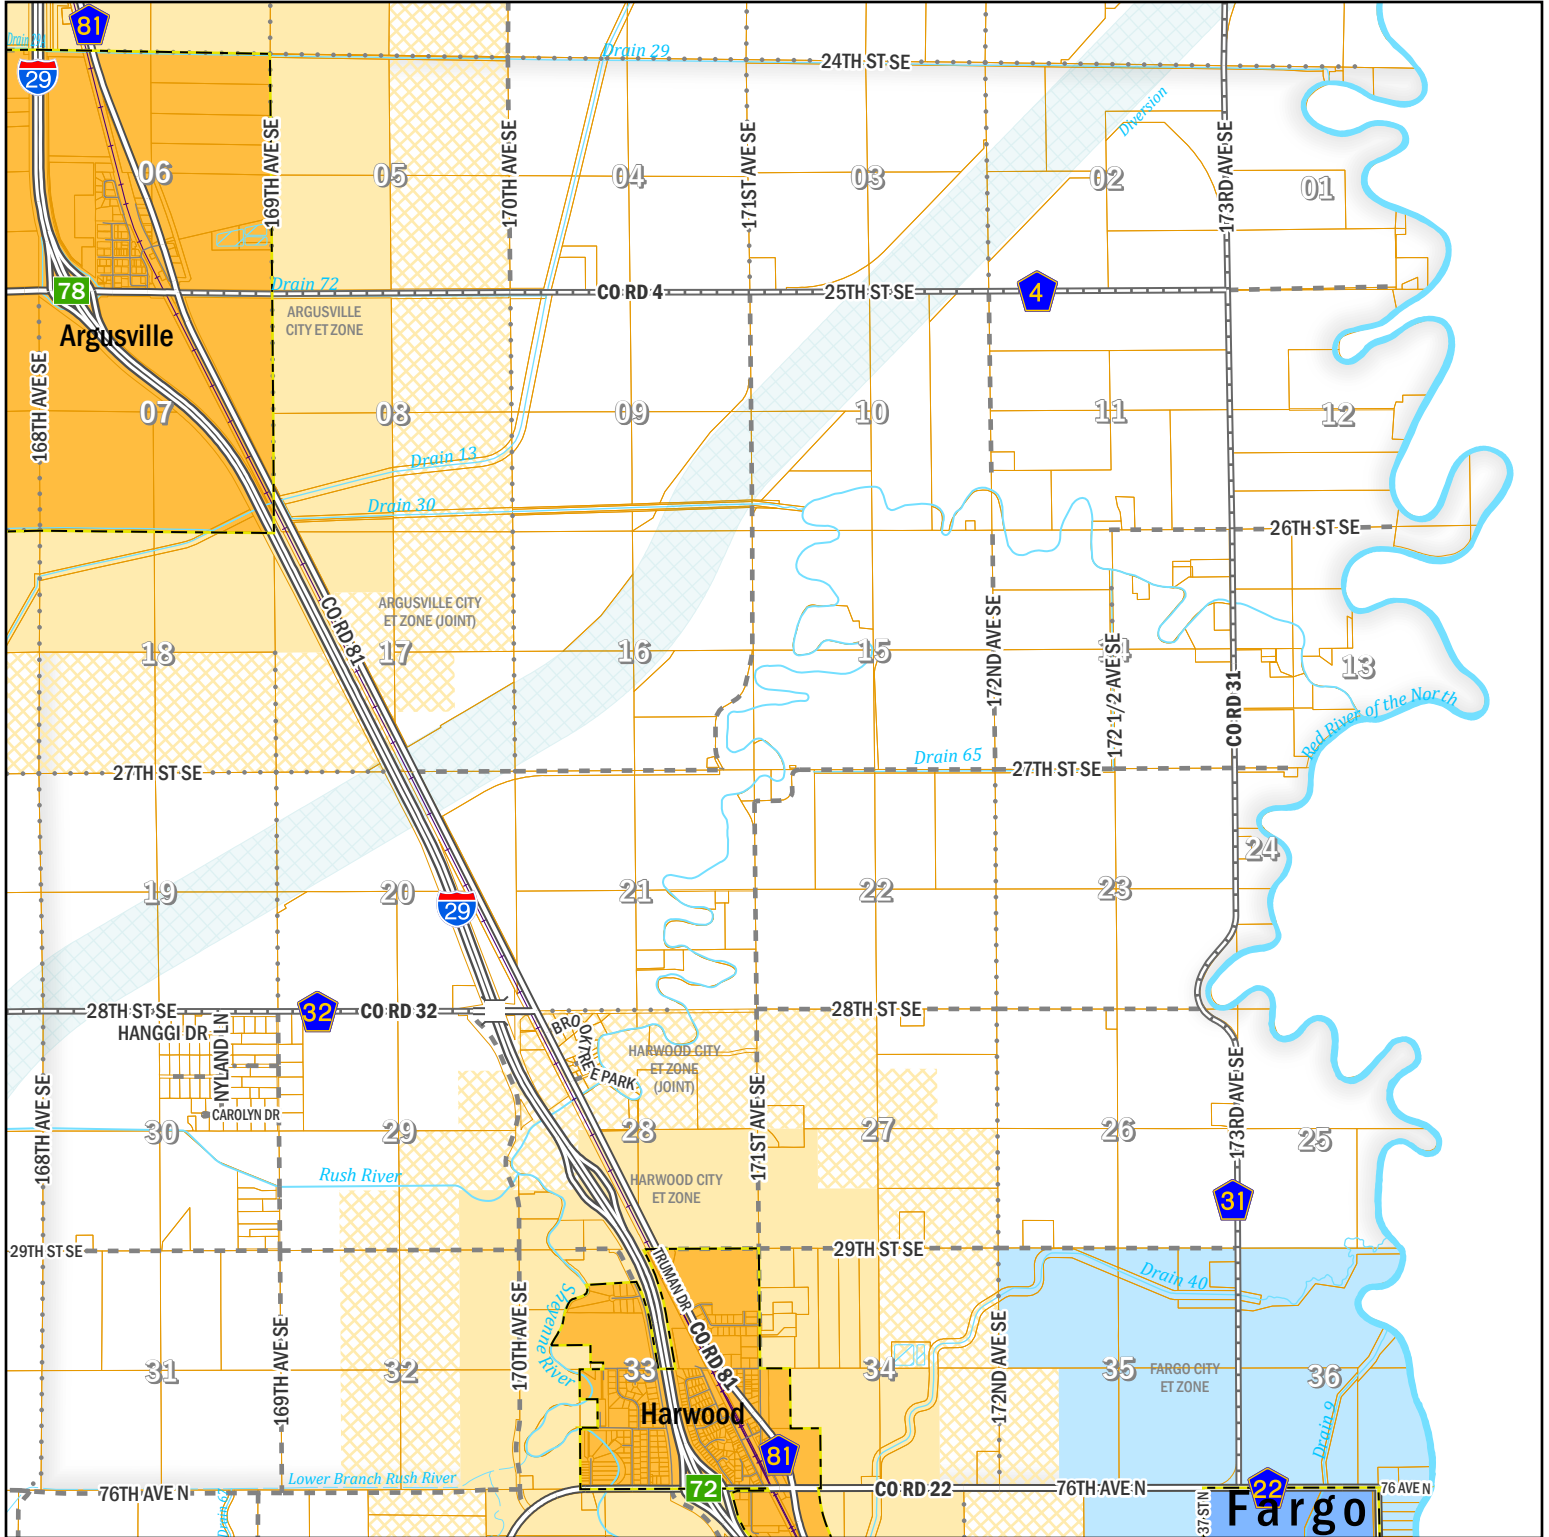

HARWOOD TOWNSHIP

TOWNSHIP 141 N, RANGE 49 W

CASS COUNTY, ND