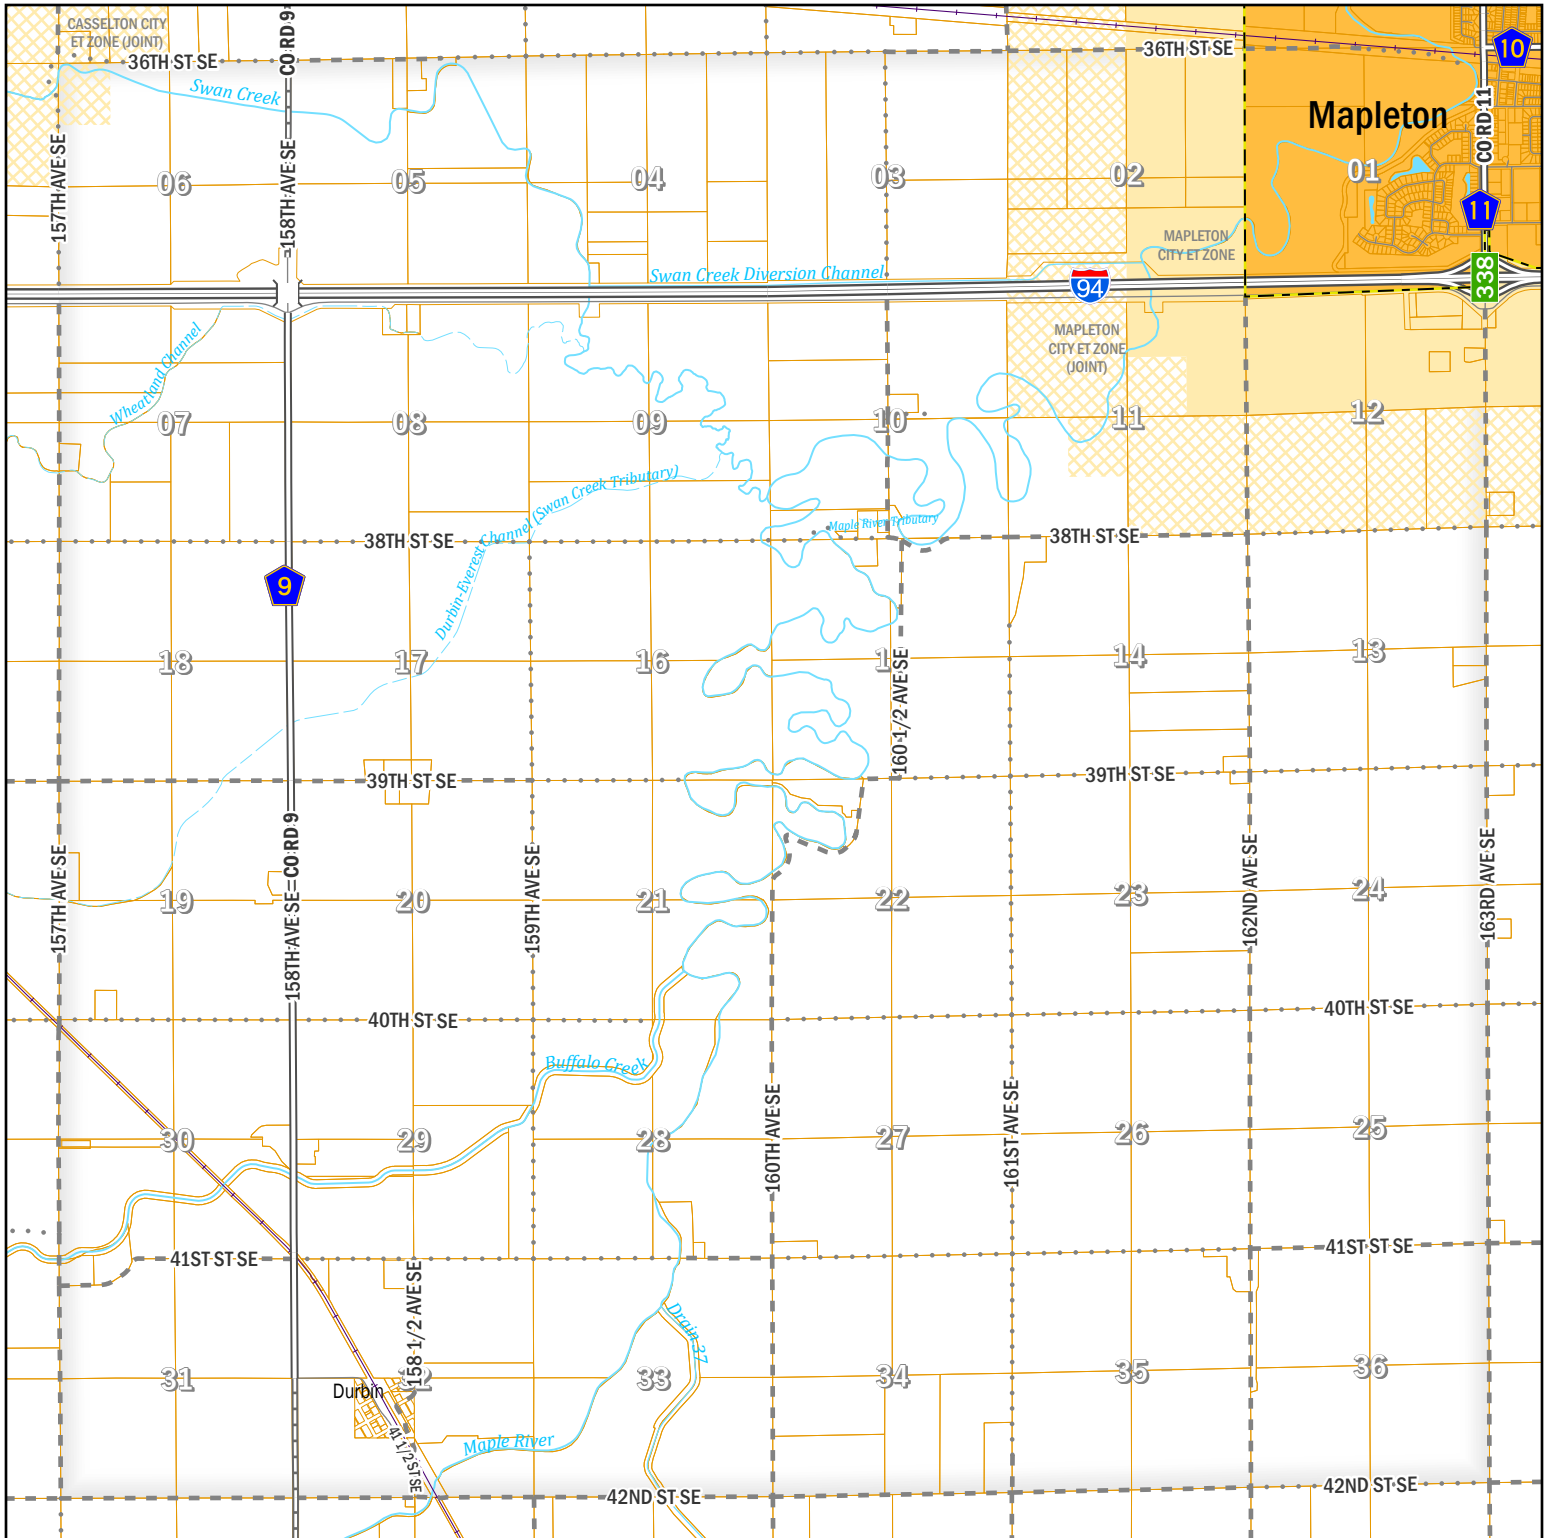

DURBIN TOWNSHIP

TOWNSHIP 139 N, RANGE 51 W

CASS COUNTY, ND