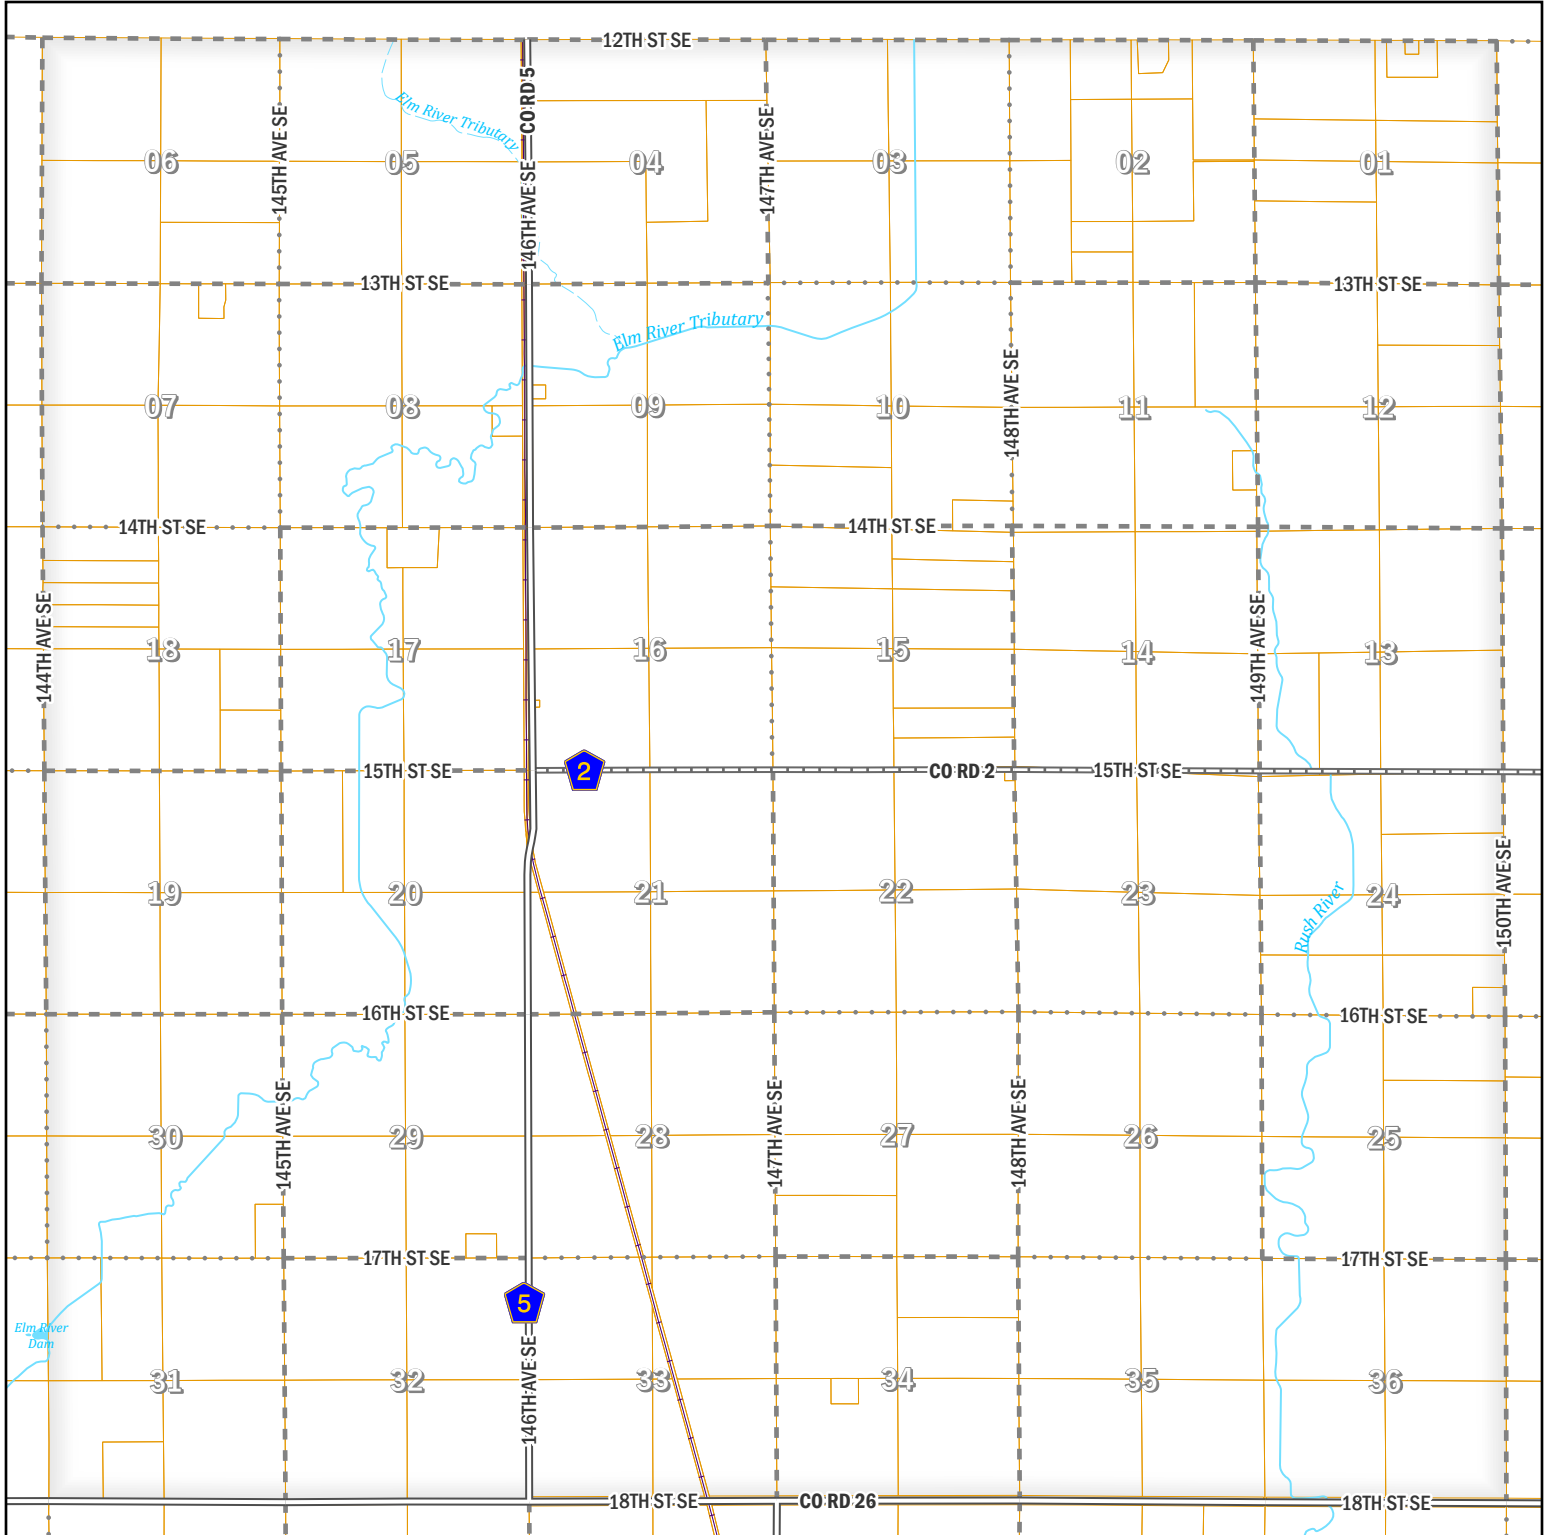

DOWS TOWNSHIP

TOWNSHIP 143 N, RANGE 53 W

CASS COUNTY, ND