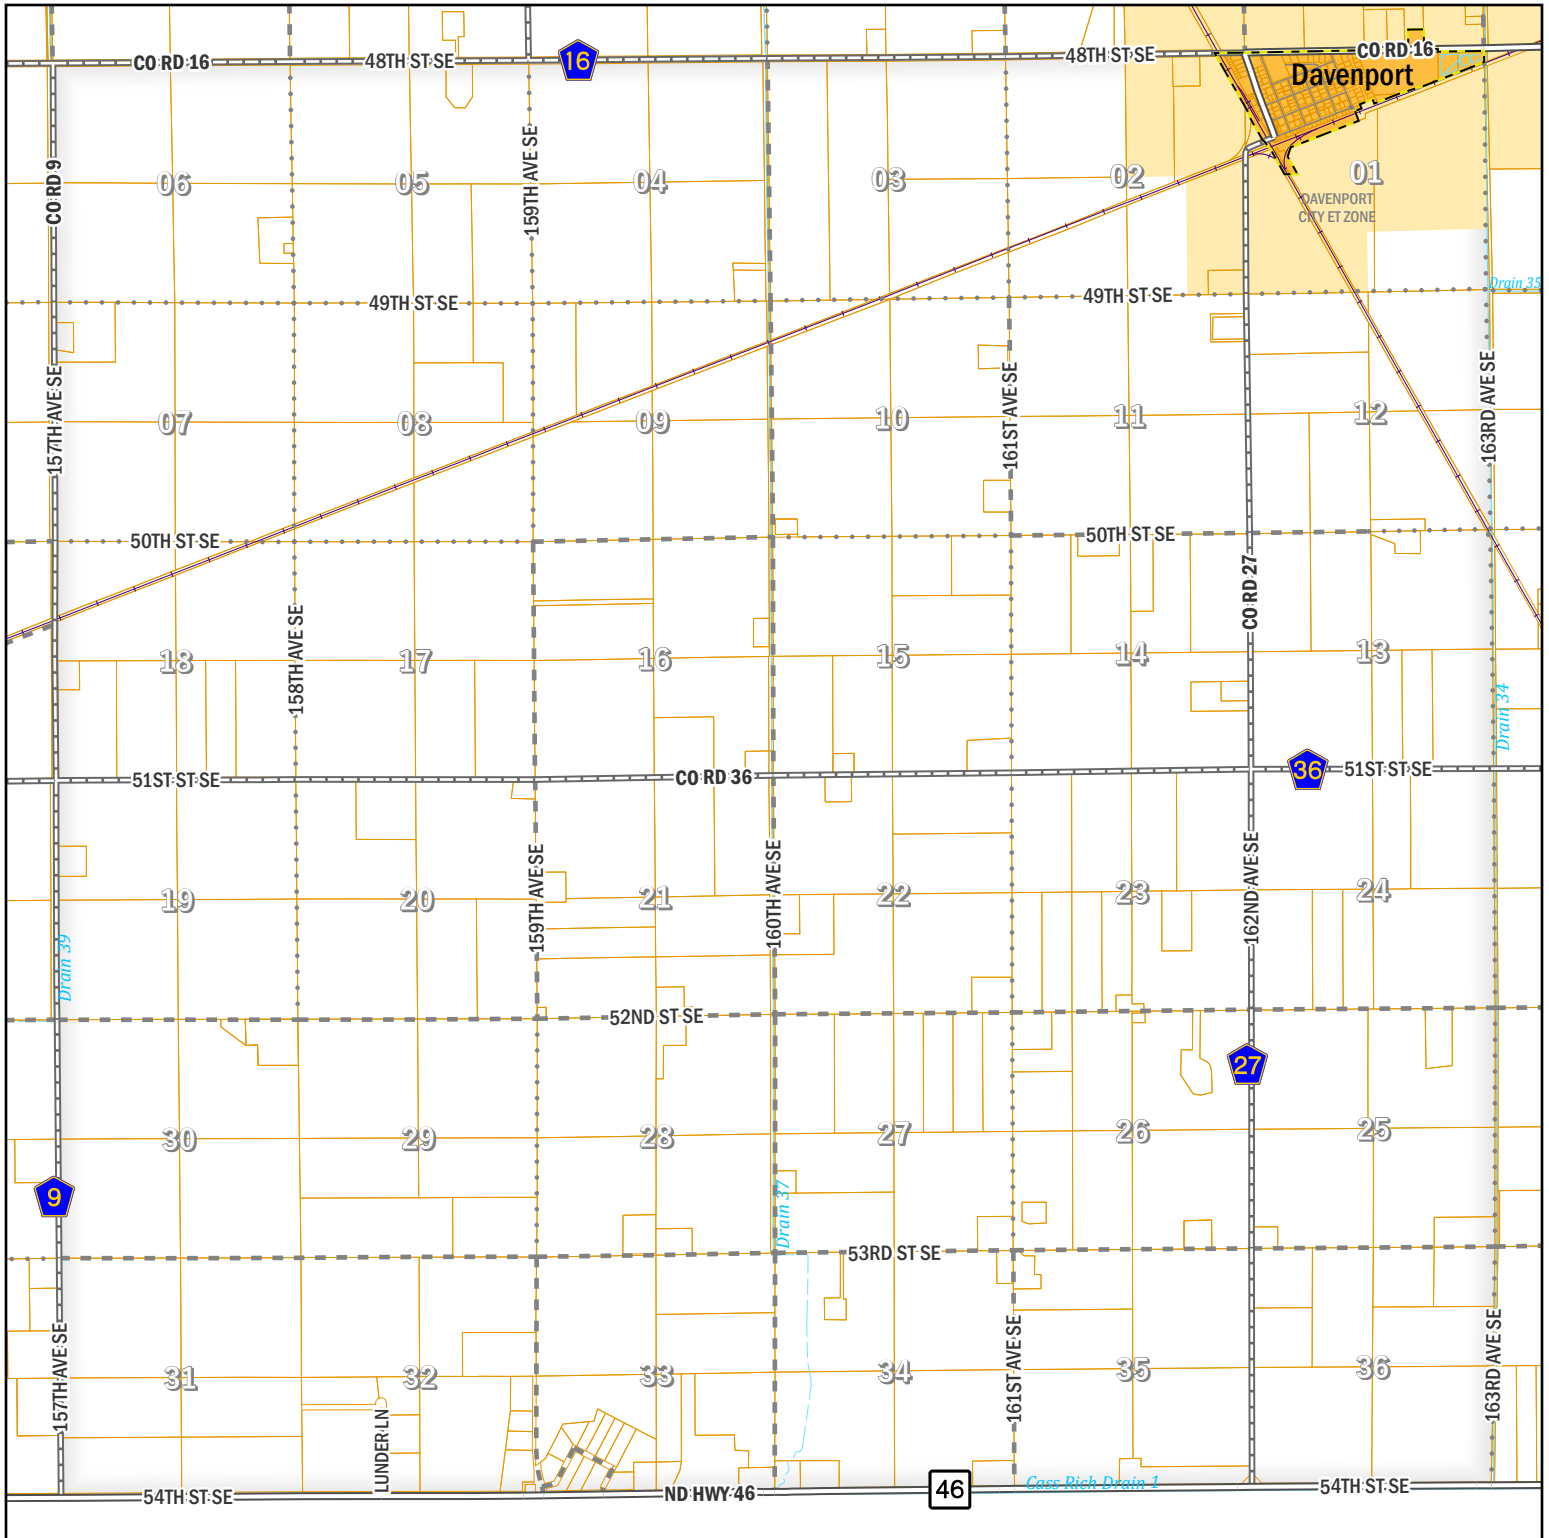

DAVENPORT TOWNSHIP

TOWNSHIP 137 N, RANGE 51 W

CASS COUNTY, ND