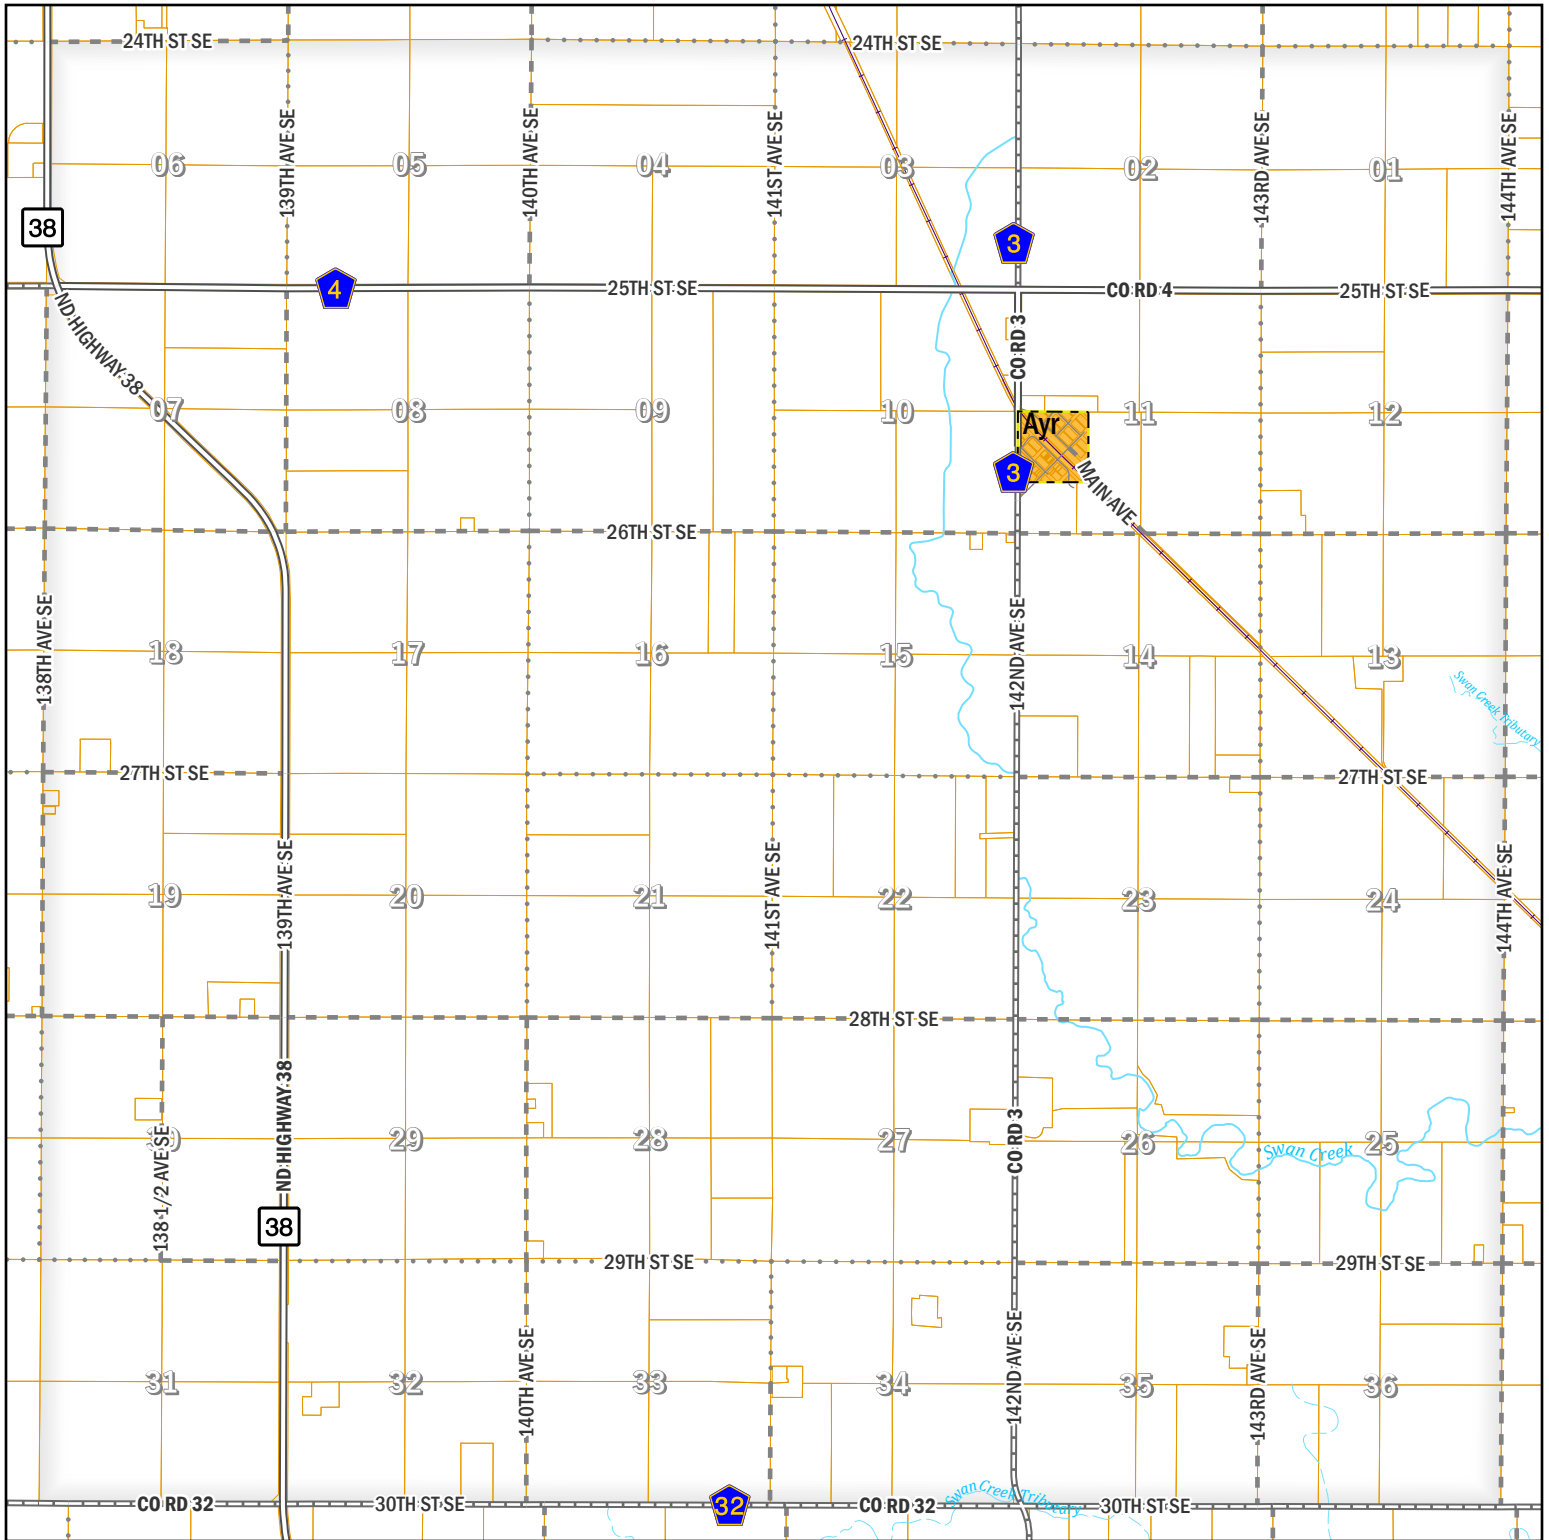

AYR TOWNSHIP

TOWNSHIP 141 N, RANGE 54 W

CASS COUNTY, ND