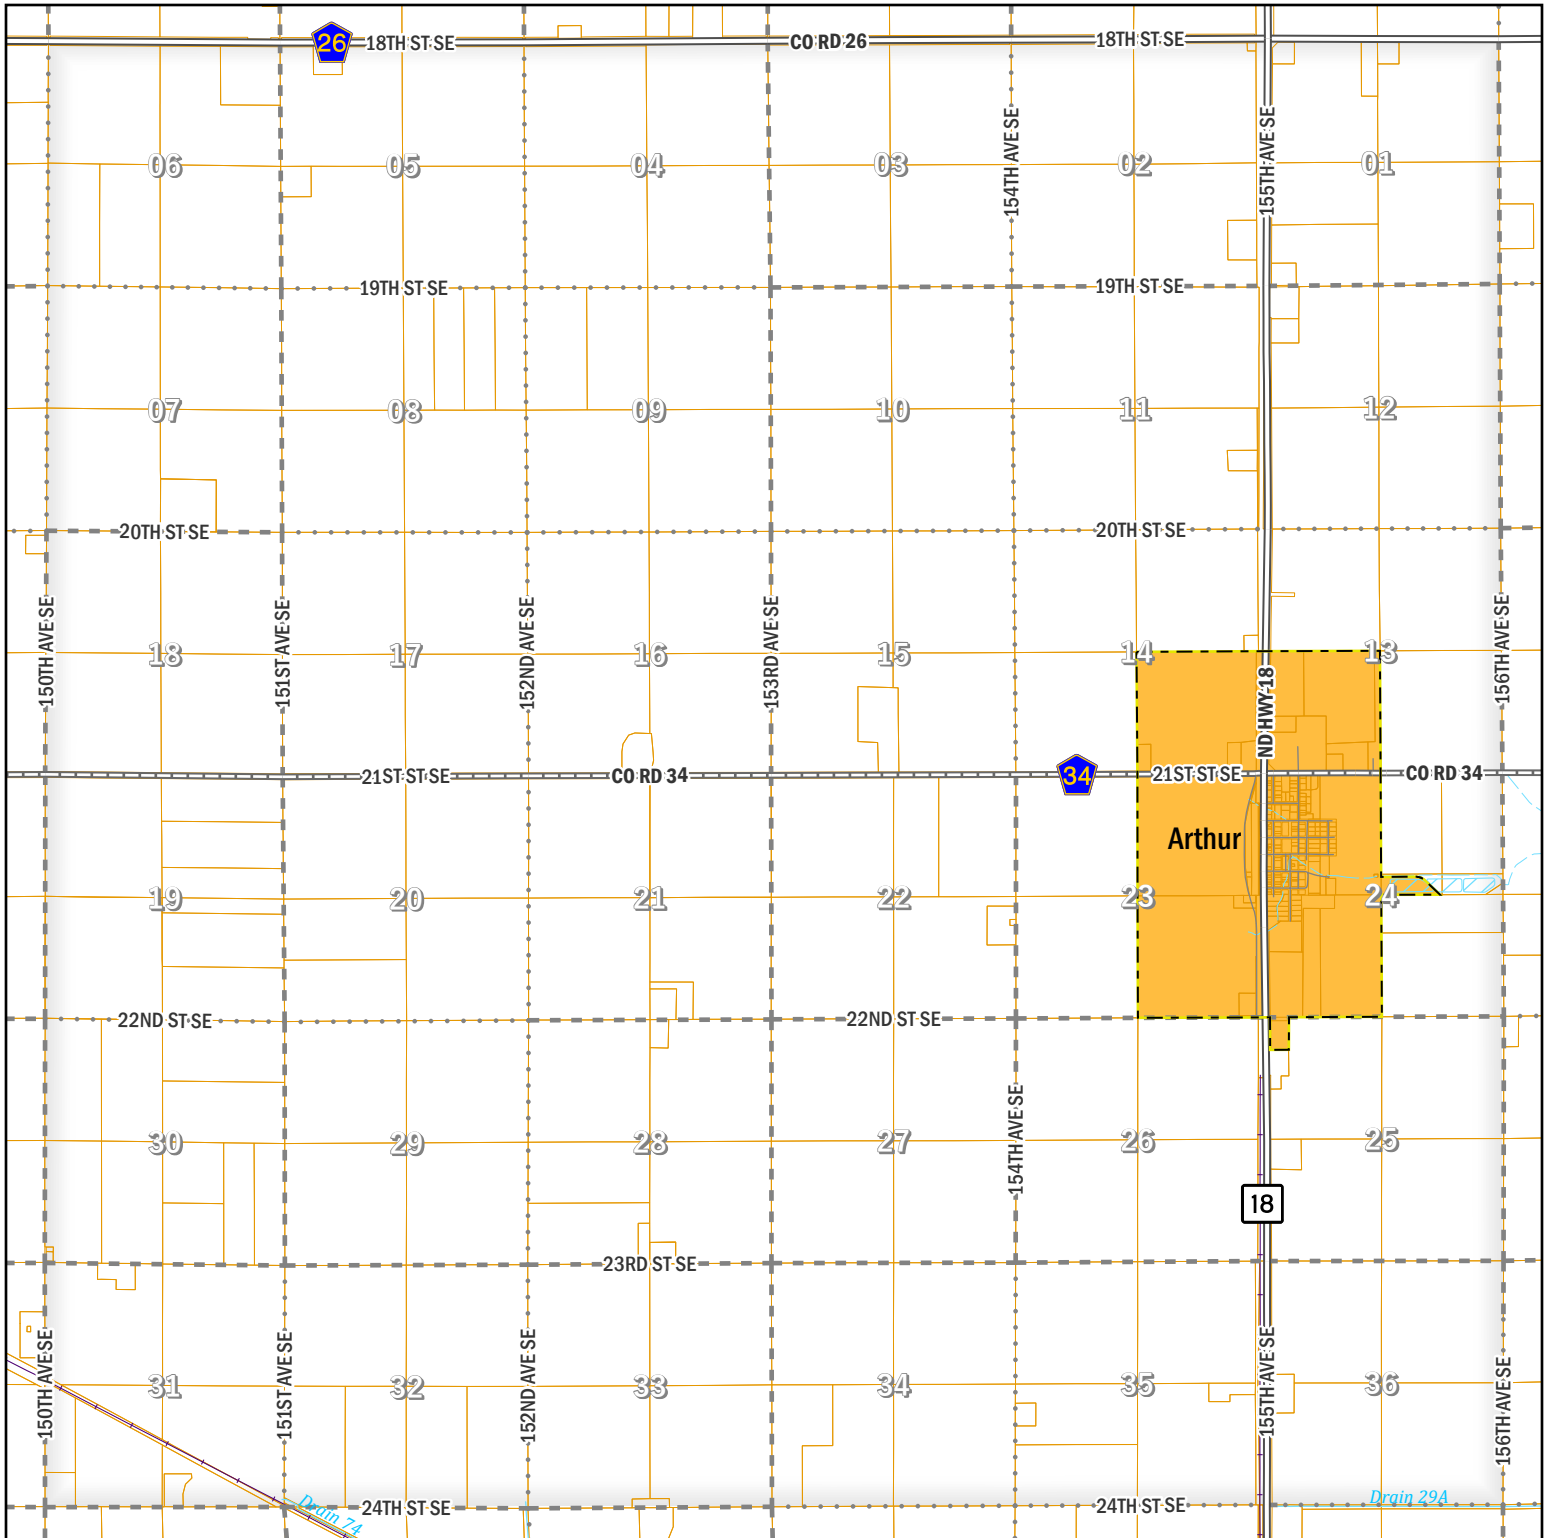

ARTHUR TOWNSHIP

TOWNSHIP 142 N, RANGE 52 W

CASS COUNTY, ND