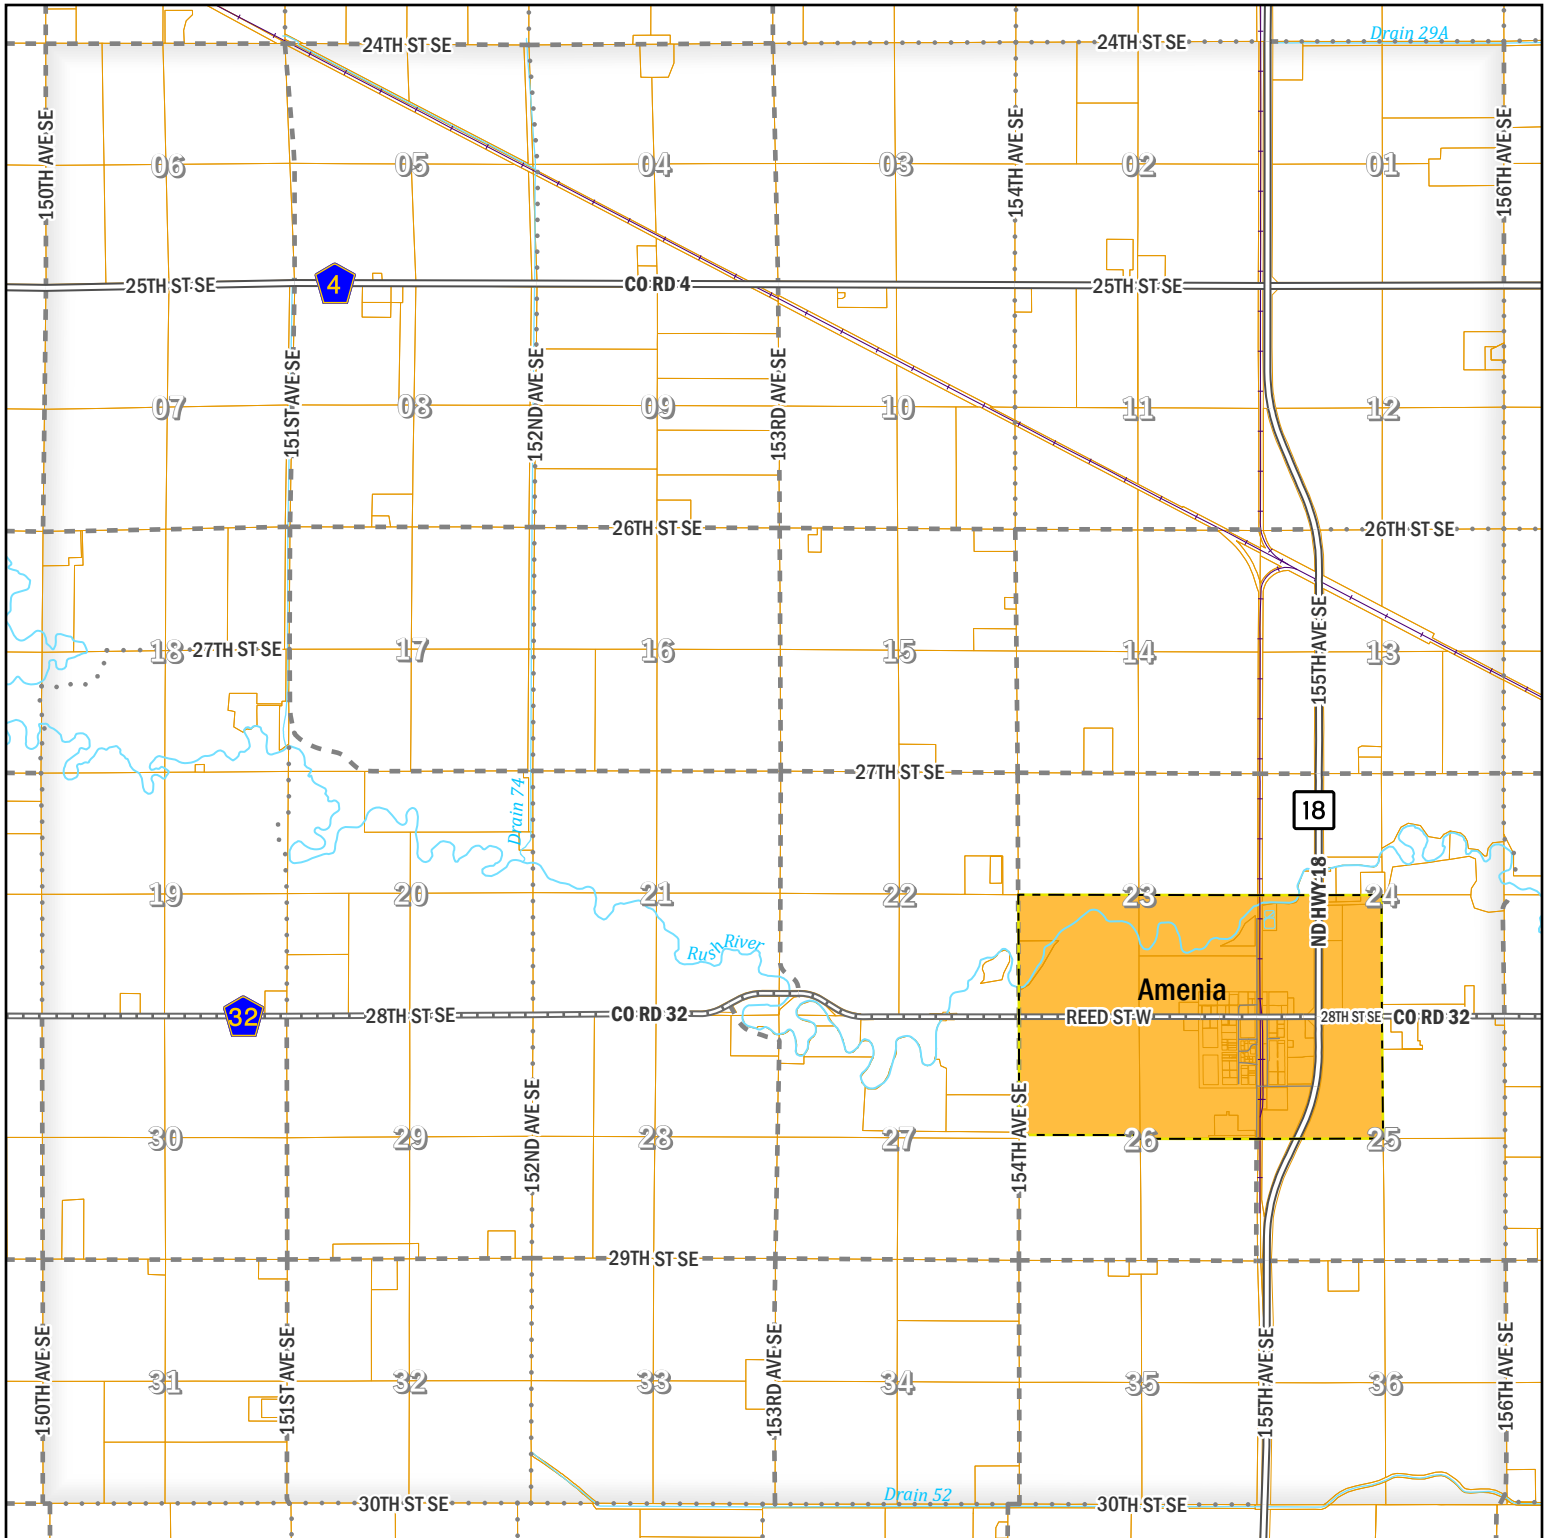

AMENIA TOWNSHIP

TOWNSHIP 141 N, RANGE 52 W

CASS COUNTY, ND