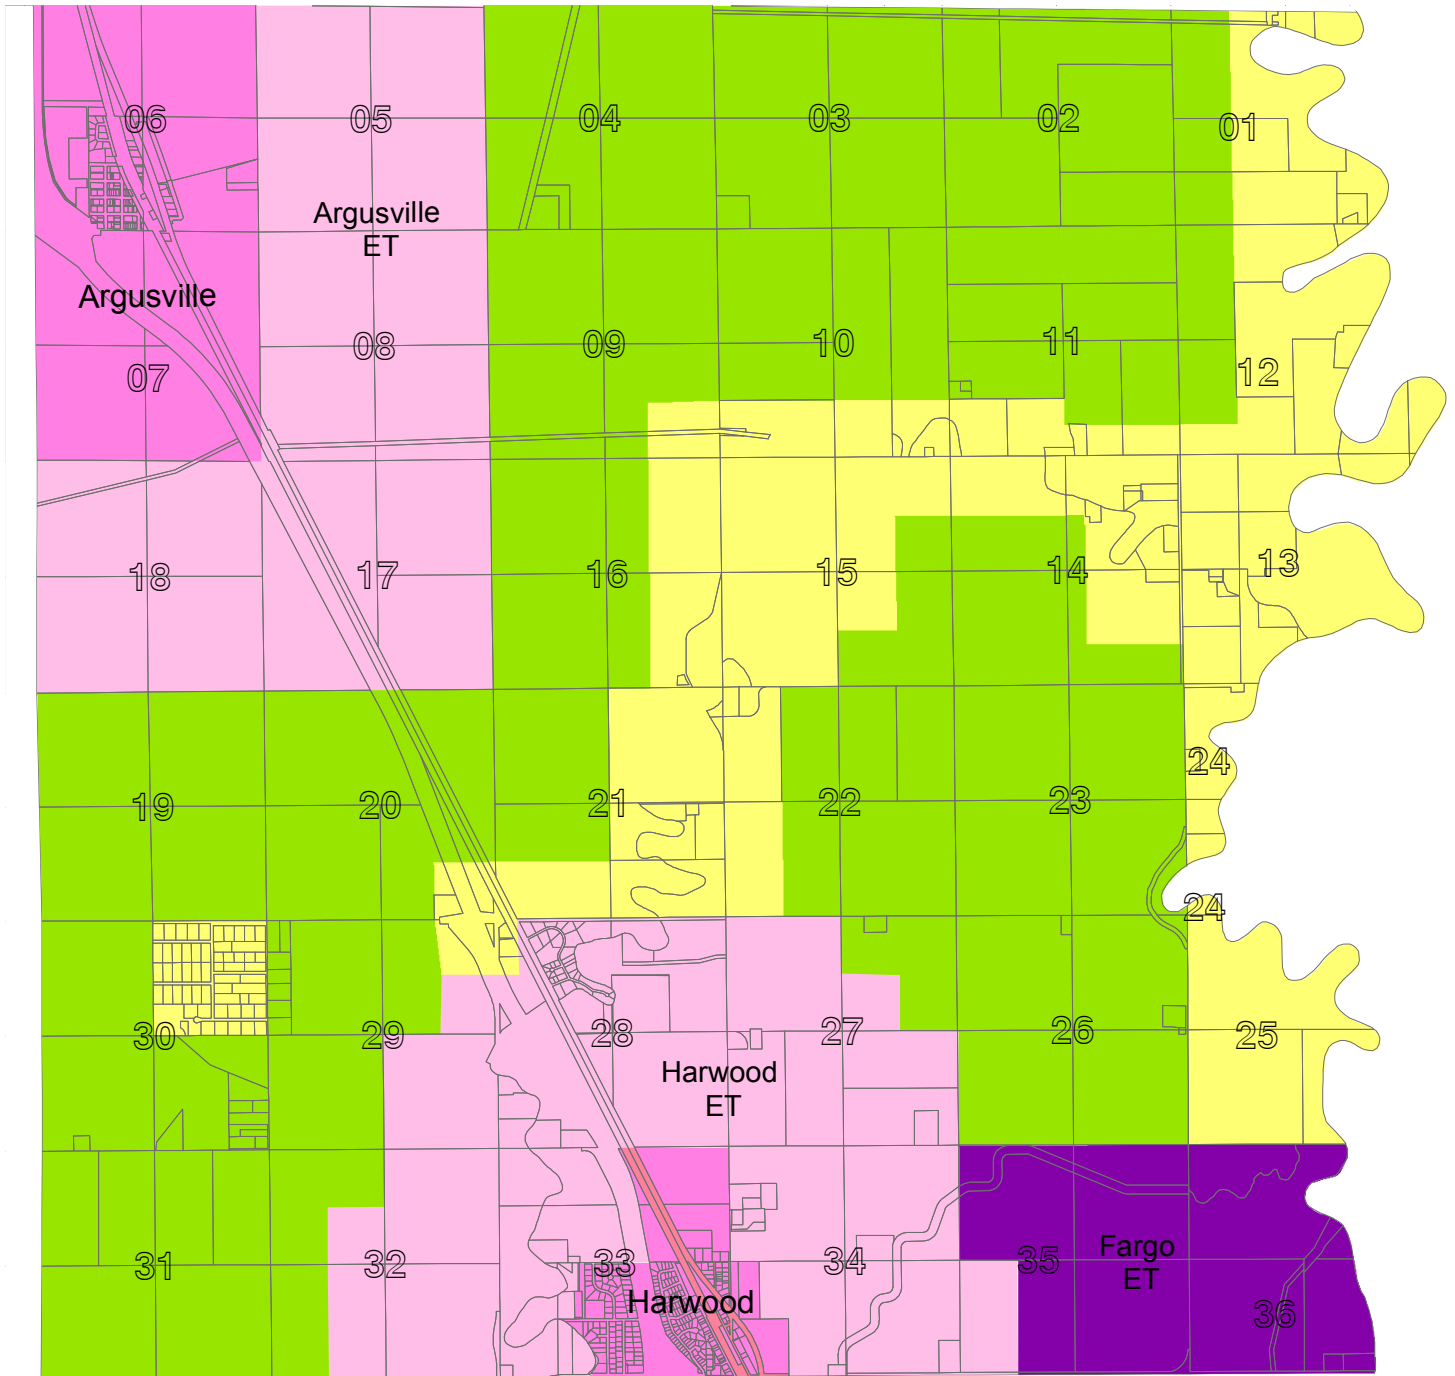

Harwood Township Zoning Map

Zoning	
	City Limits
	Agricultural - OAg
	Residential - R1
	ET Boundaries
	Fargo ET

Enacted by the Harwood Township Board of Supervisors on April 4, 2005.