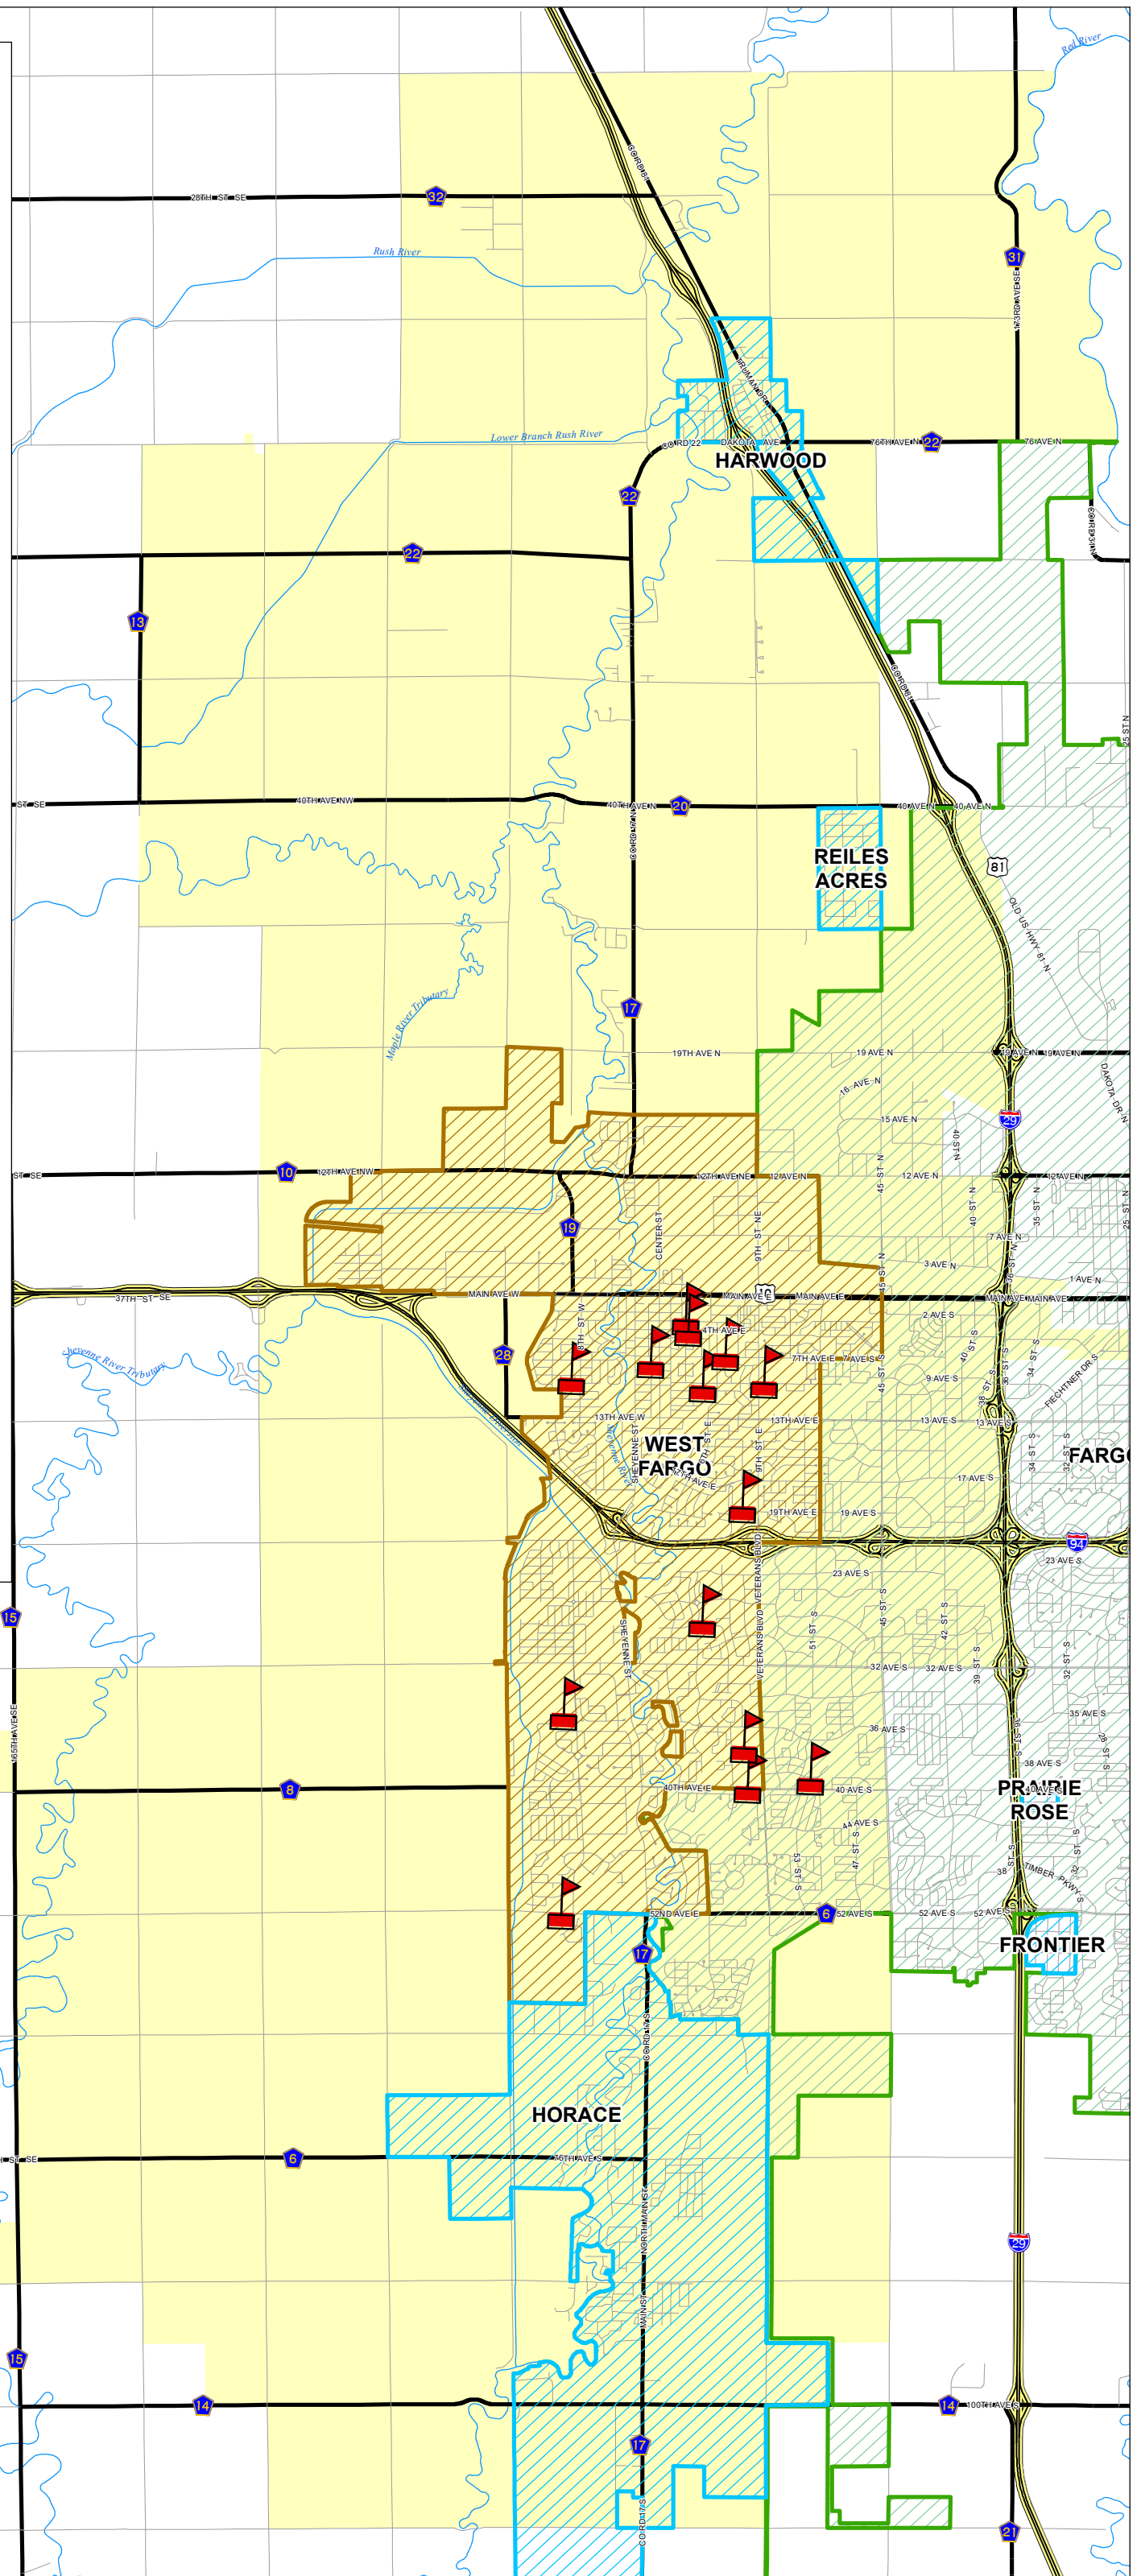

Cass County  
School Districts

# West Fargo SD # 6

Location of school district within  
Cass County

-  Schools
-  School District Boundary
-  Other Roads
-  State/County Highway
-  Interstate Highway
-  Rivers
-  Other City
-  Fargo
-  West Fargo

Cass County GIS  
www.casscountynd.gov/county/depts/GIS/  
Map Created: 5/9/2017

**DISCLAIMER:** This map is made available as a public service. Maps and data are to be used for reference purposes only and Cass County, ND, is not responsible for any inaccuracies herein contained. No responsibility is assumed for damages or other liabilities due to the accuracy, availability, use, or misuse of the information herein provided.