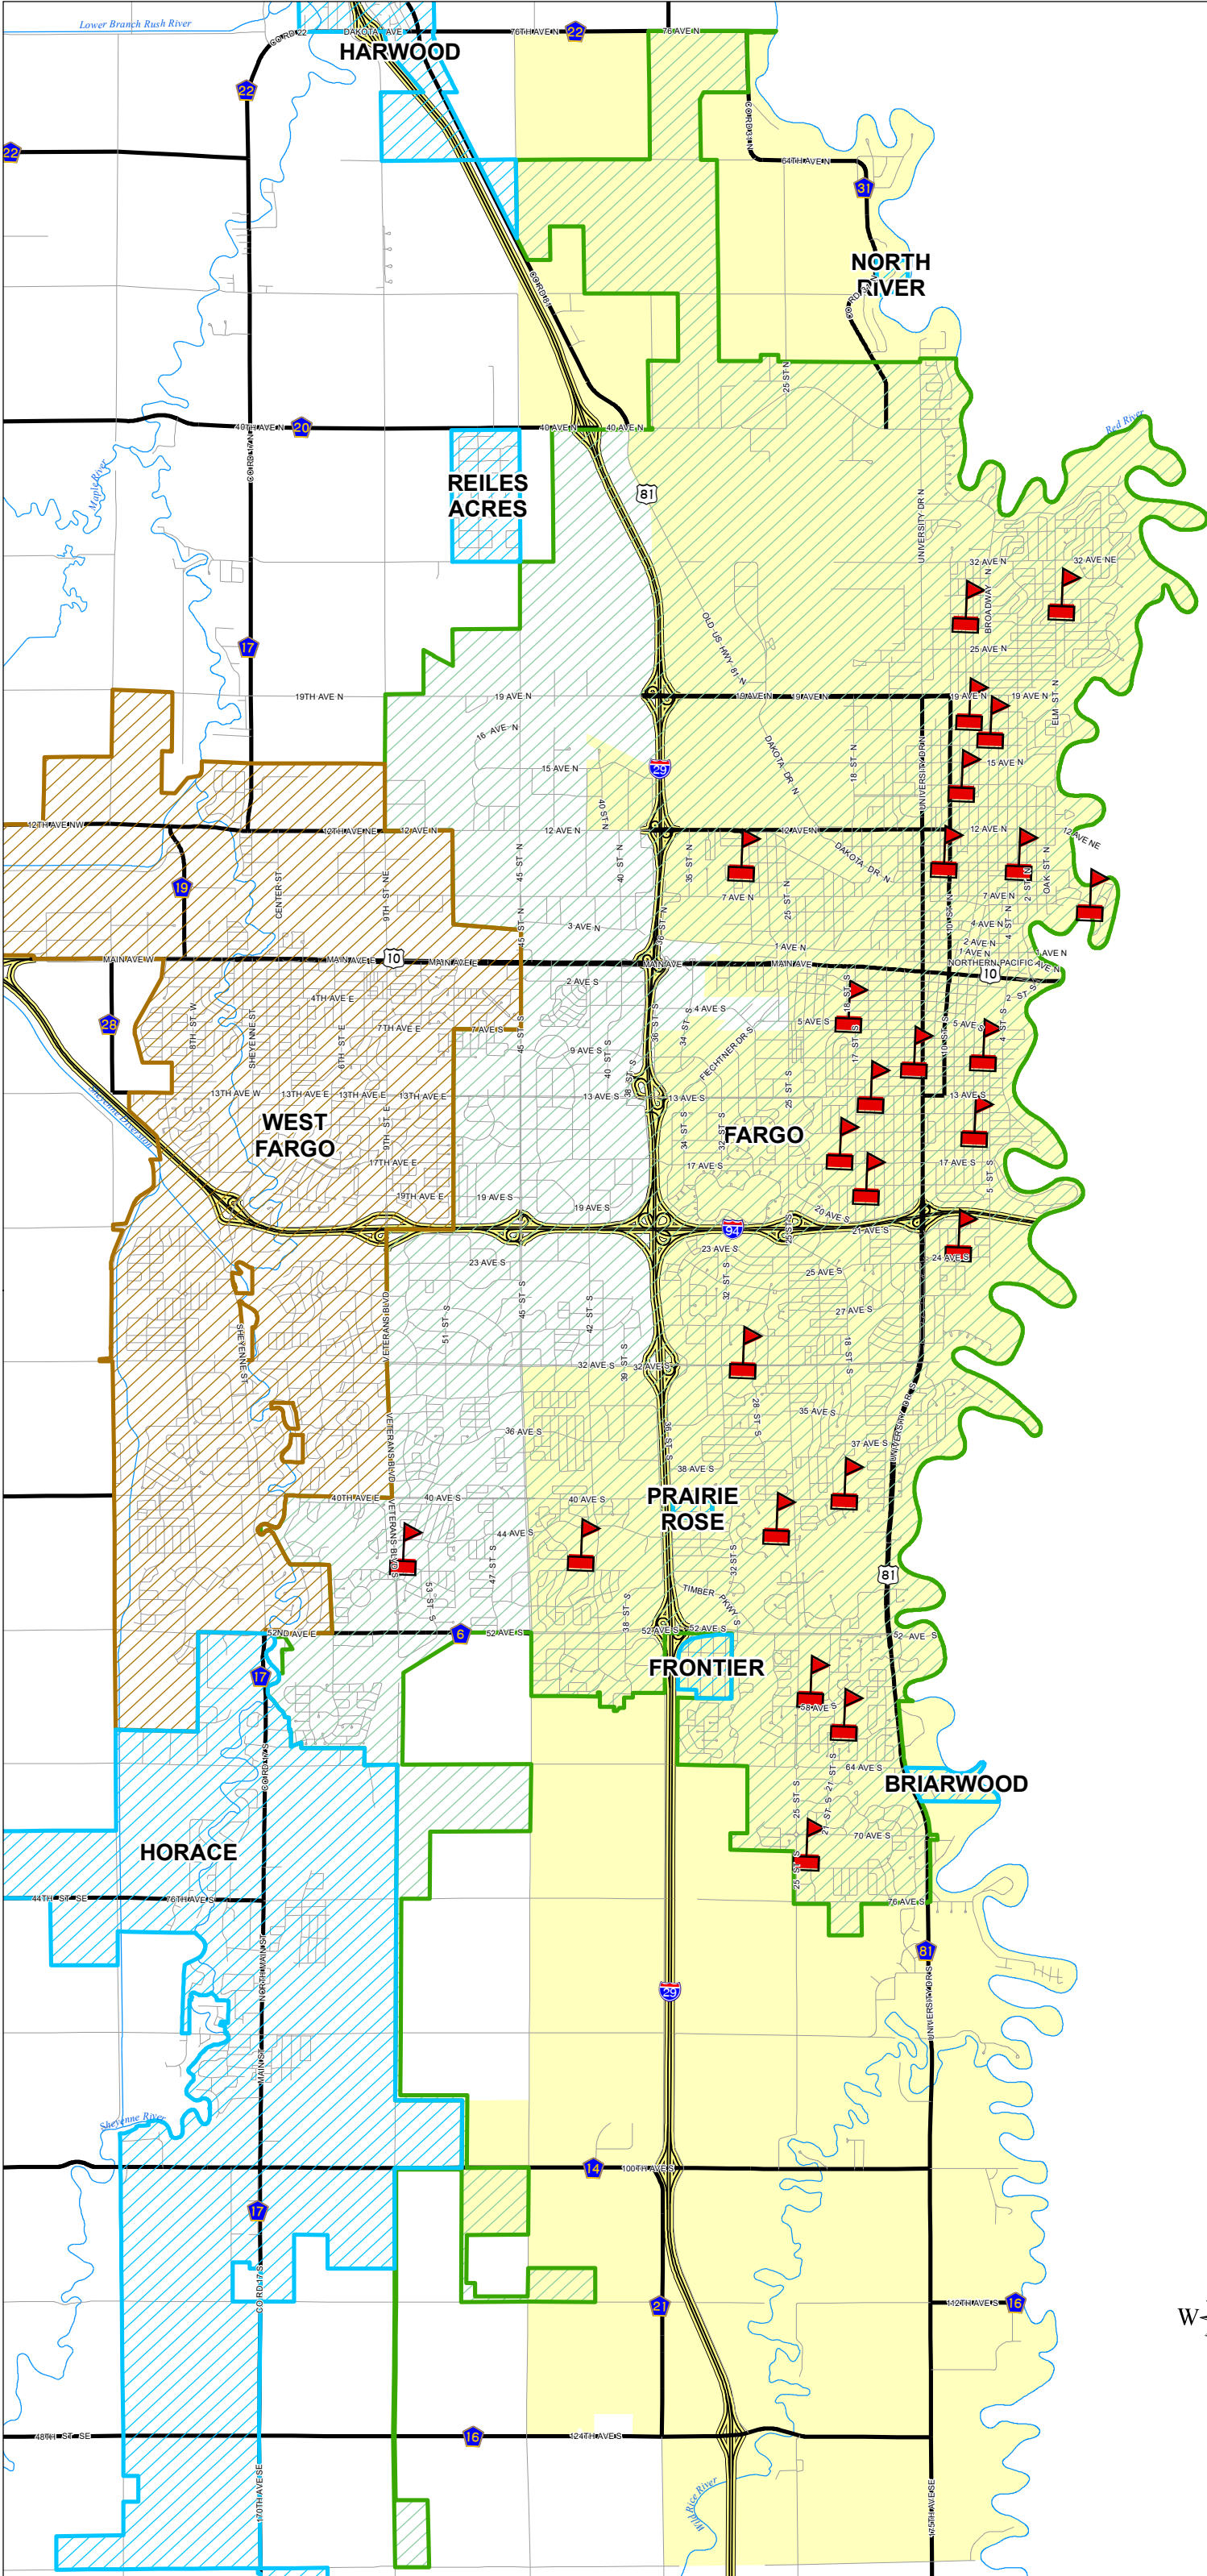

Cass County School Districts

Fargo SD # 1

Location of school district within Cass County

-  Schools
-  School District Boundary
-  Other Roads
-  State/County Highway
-  Interstate Highway
-  Rivers
-  Other City
-  Fargo
-  West Fargo

Cass County GIS
www.casscountynd.gov/county/depts/GIS/
 Map Created: 5/8/2017

DISCLAIMER: This map is made available as a public service. Maps and data are to be used for reference purposes only and Cass County, ND, is not responsible for any inaccuracies herein contained. No responsibility is assumed for damages or other liabilities due to the accuracy, availability, use, or misuse of the information herein provided.