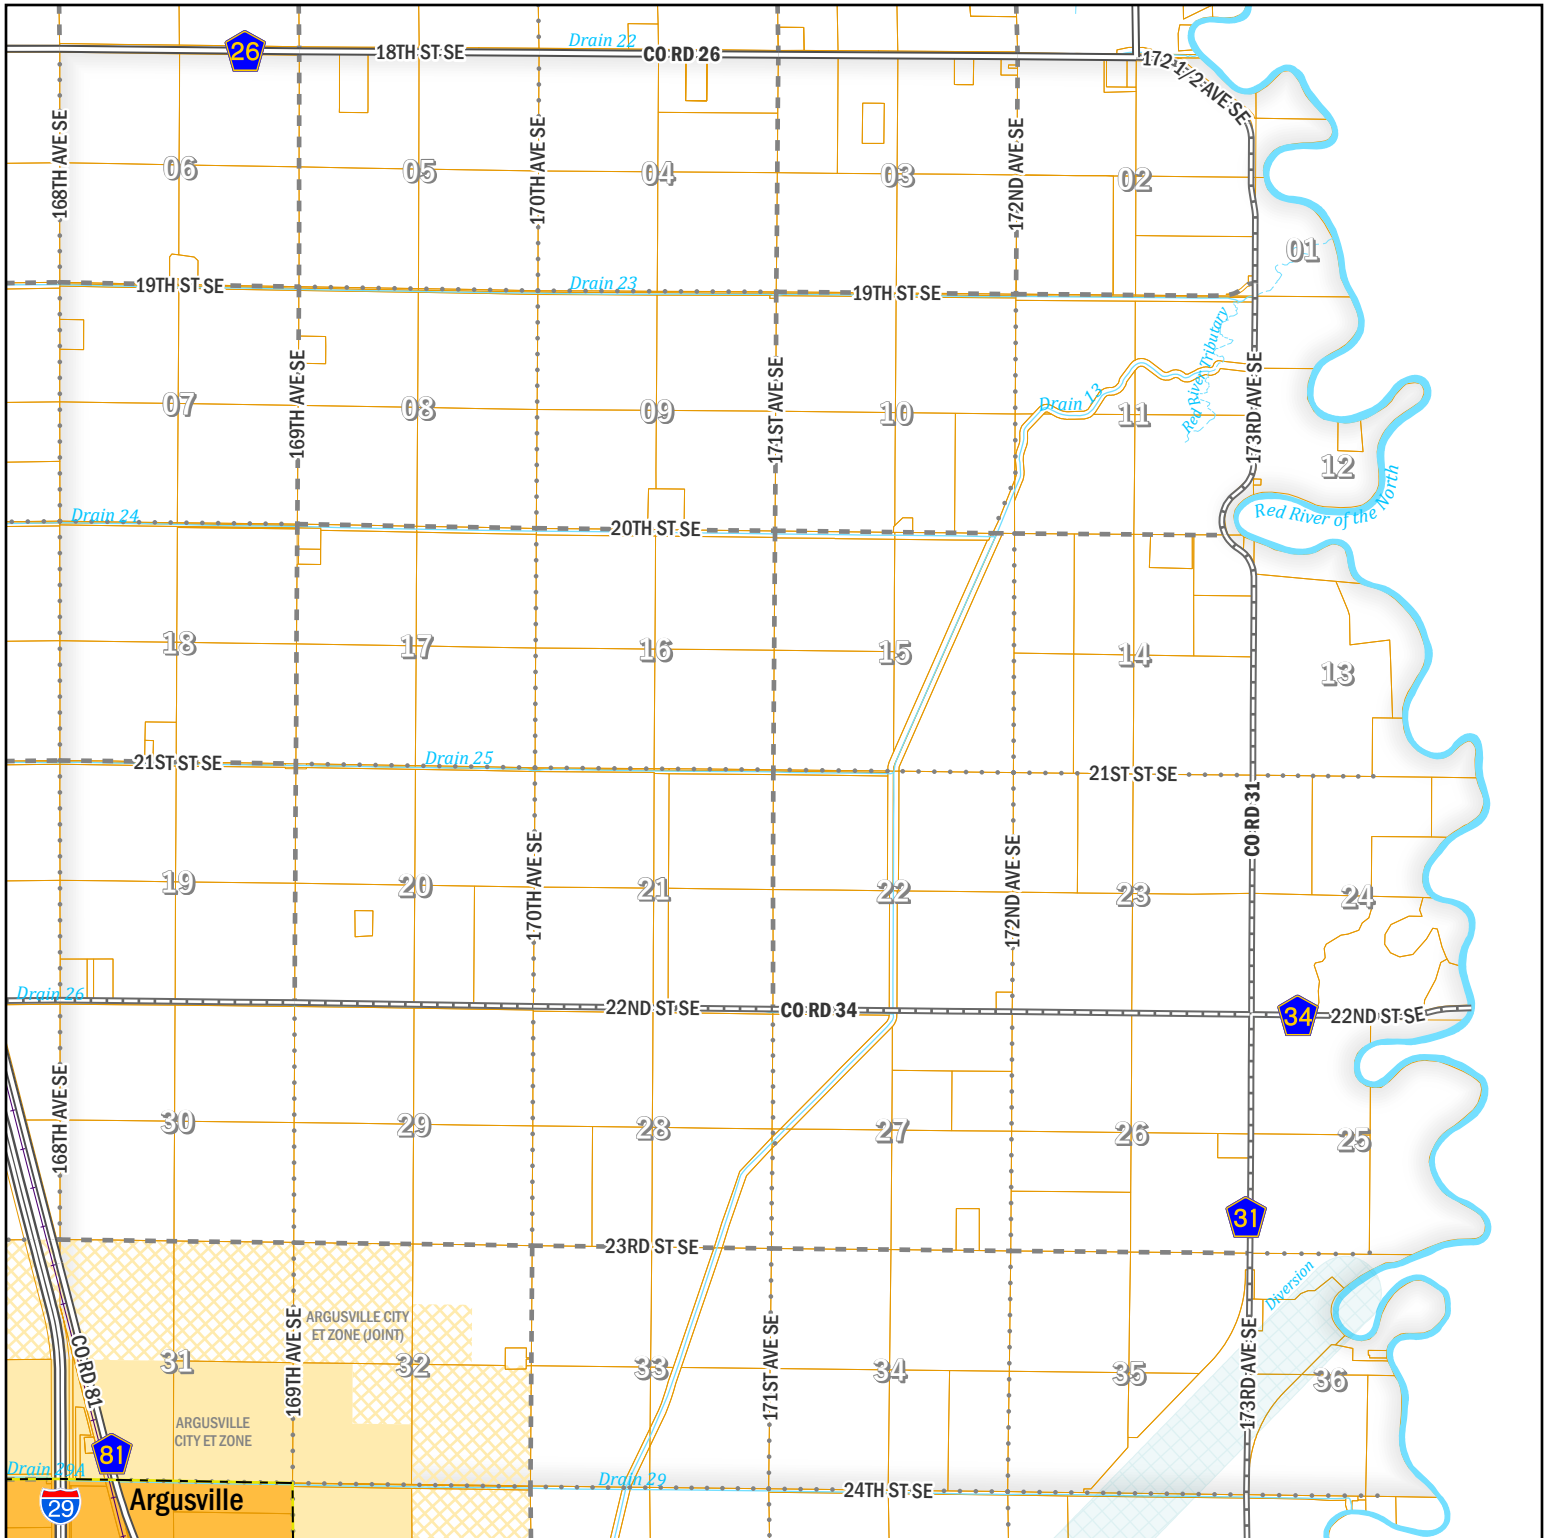

WISER TOWNSHIP

TOWNSHIP 142 N, RANGE 49 W

CASS COUNTY, ND