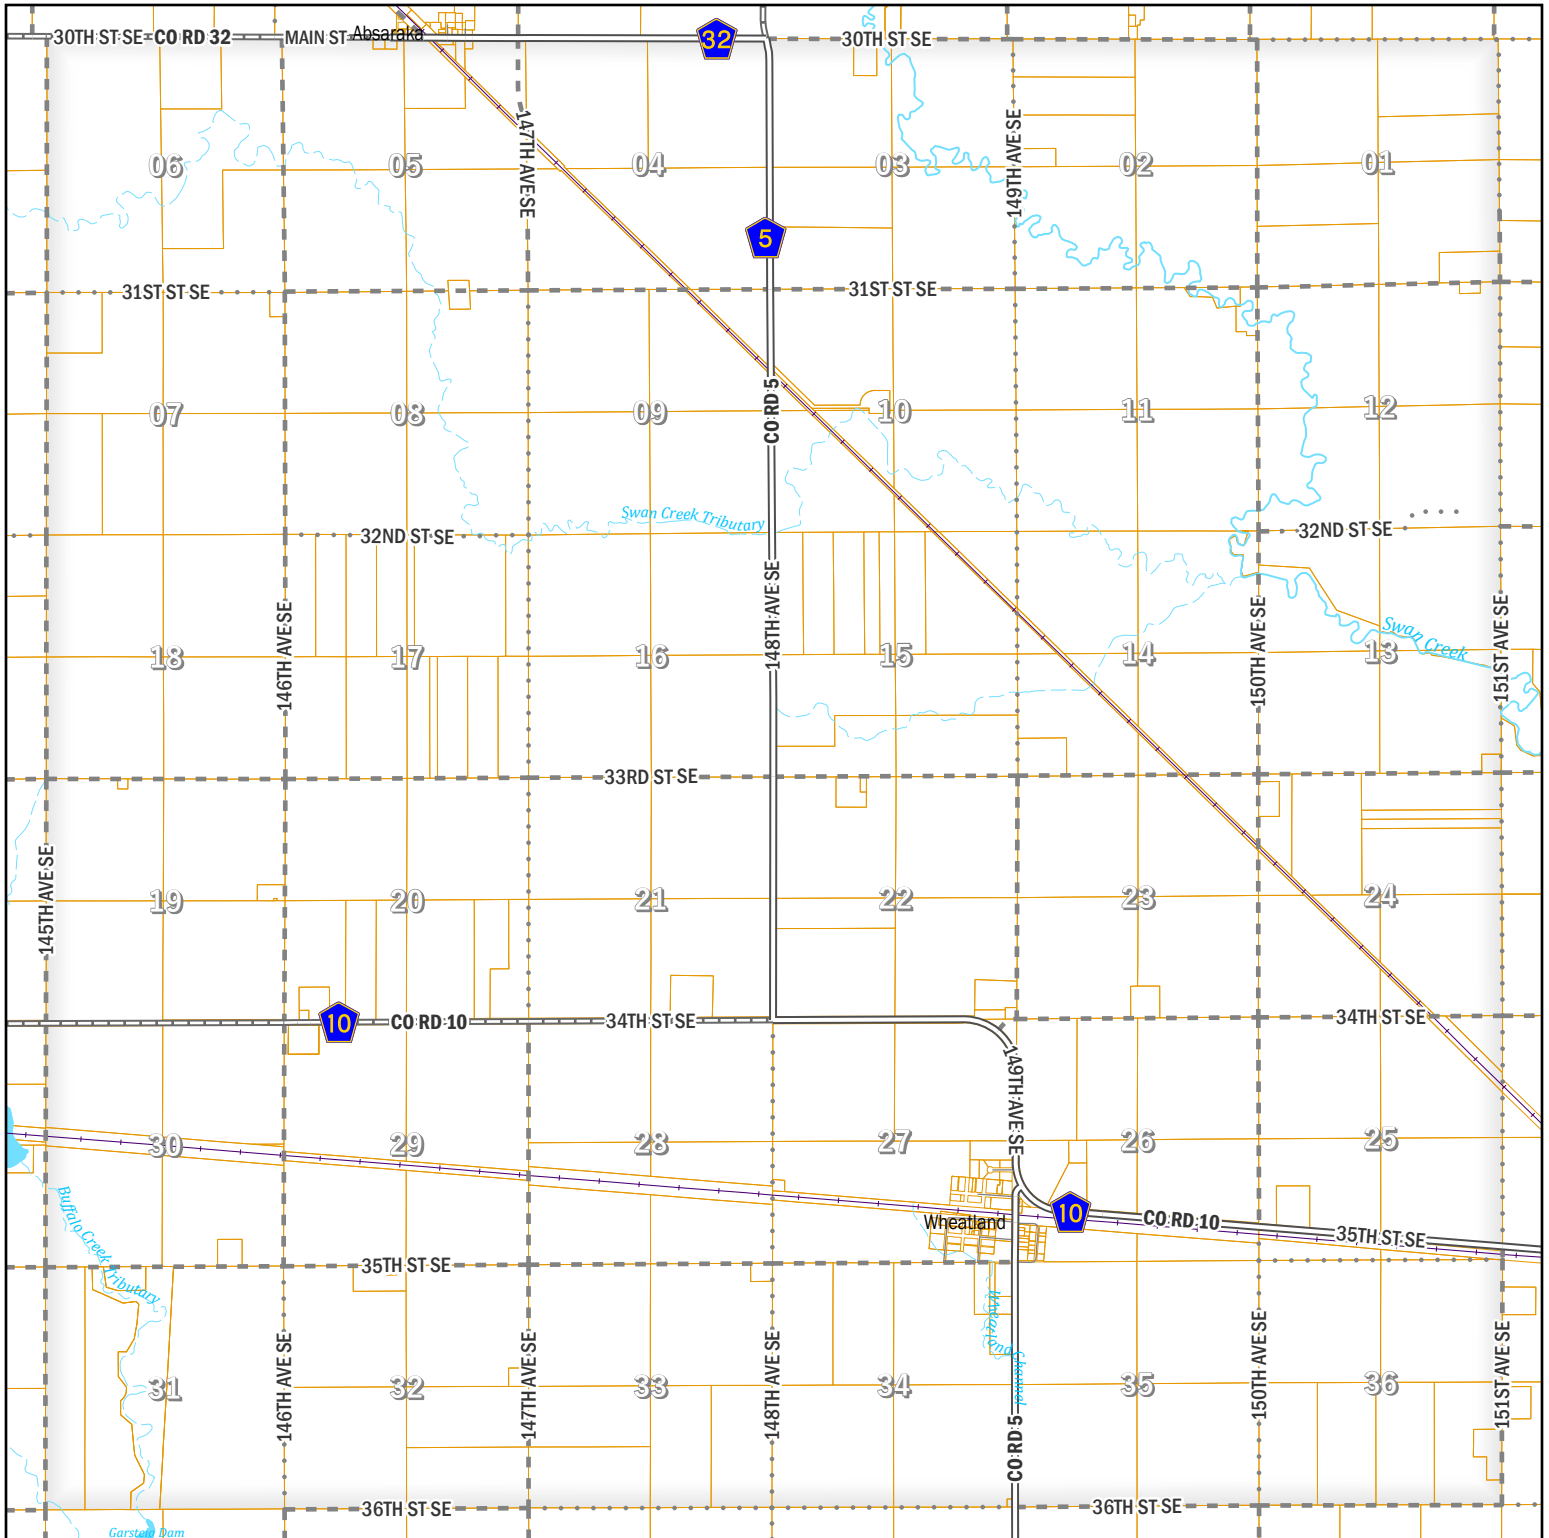

WHEATLAND TOWNSHIP

TOWNSHIP 140 N, RANGE 53 W

CASS COUNTY, ND