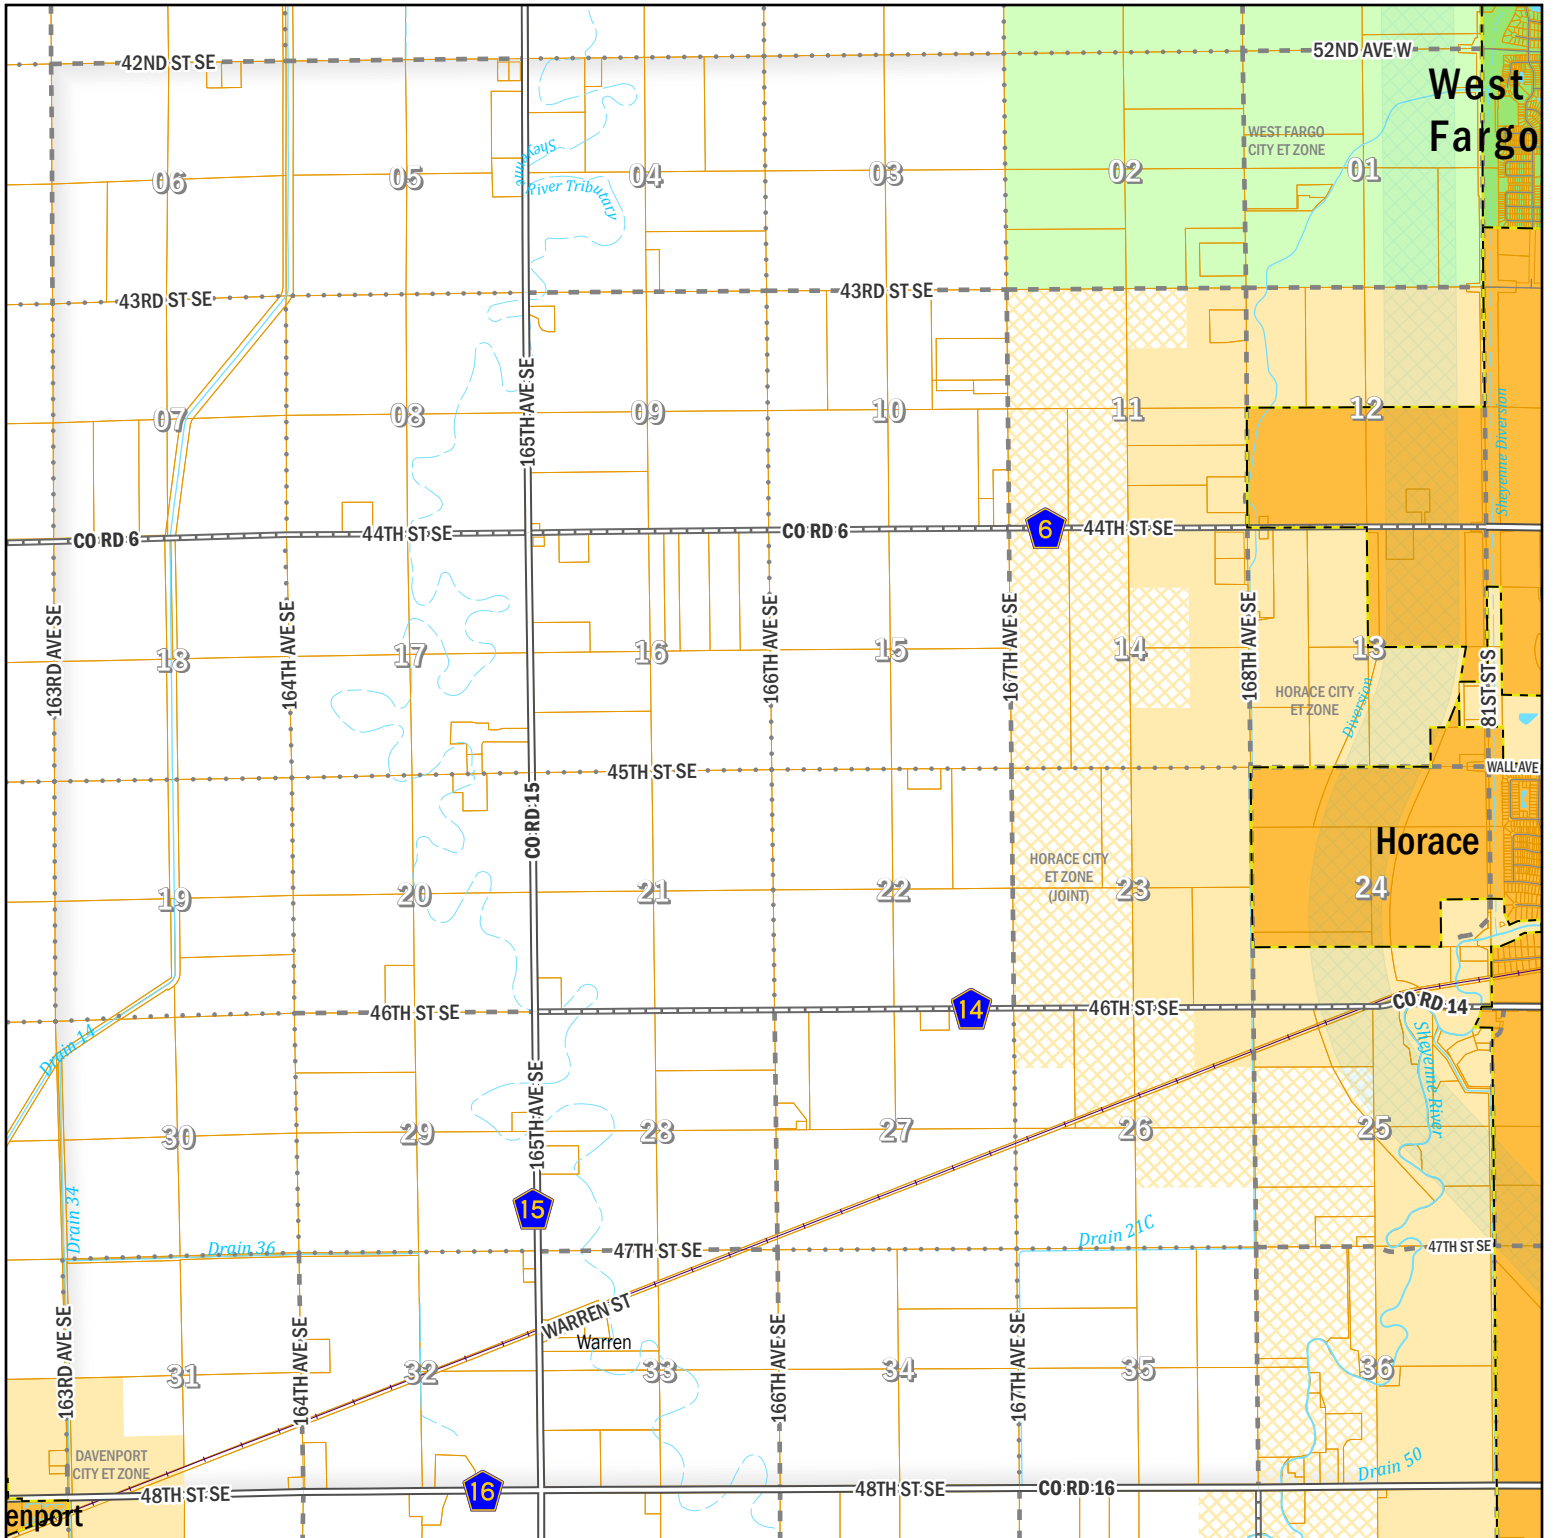

WARREN TOWNSHIP

TOWNSHIP 138 N, RANGE 50 W

CASS COUNTY, ND