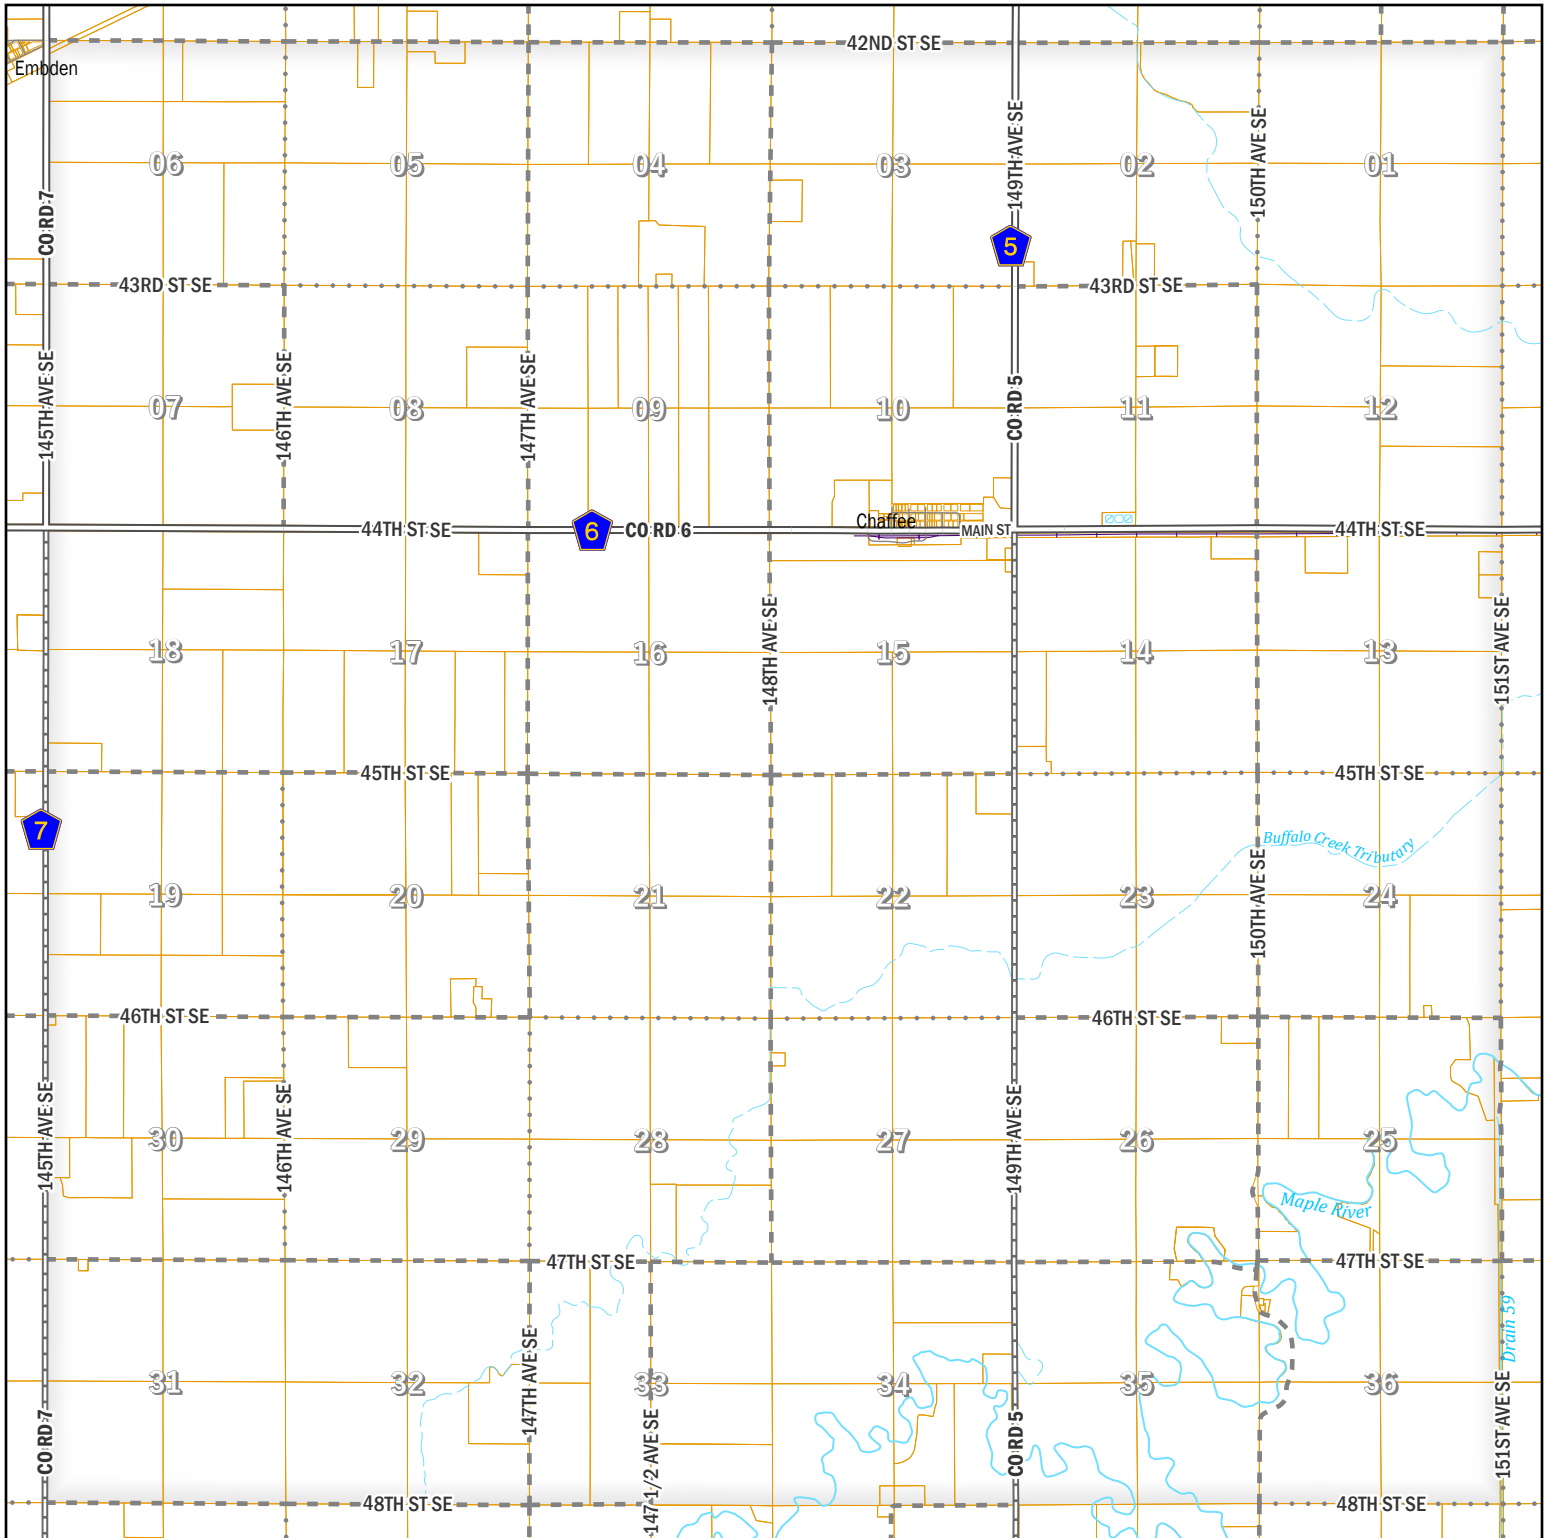

WALBURG TOWNSHIP

TOWNSHIP 138 N, RANGE 53 W

CASS COUNTY, ND