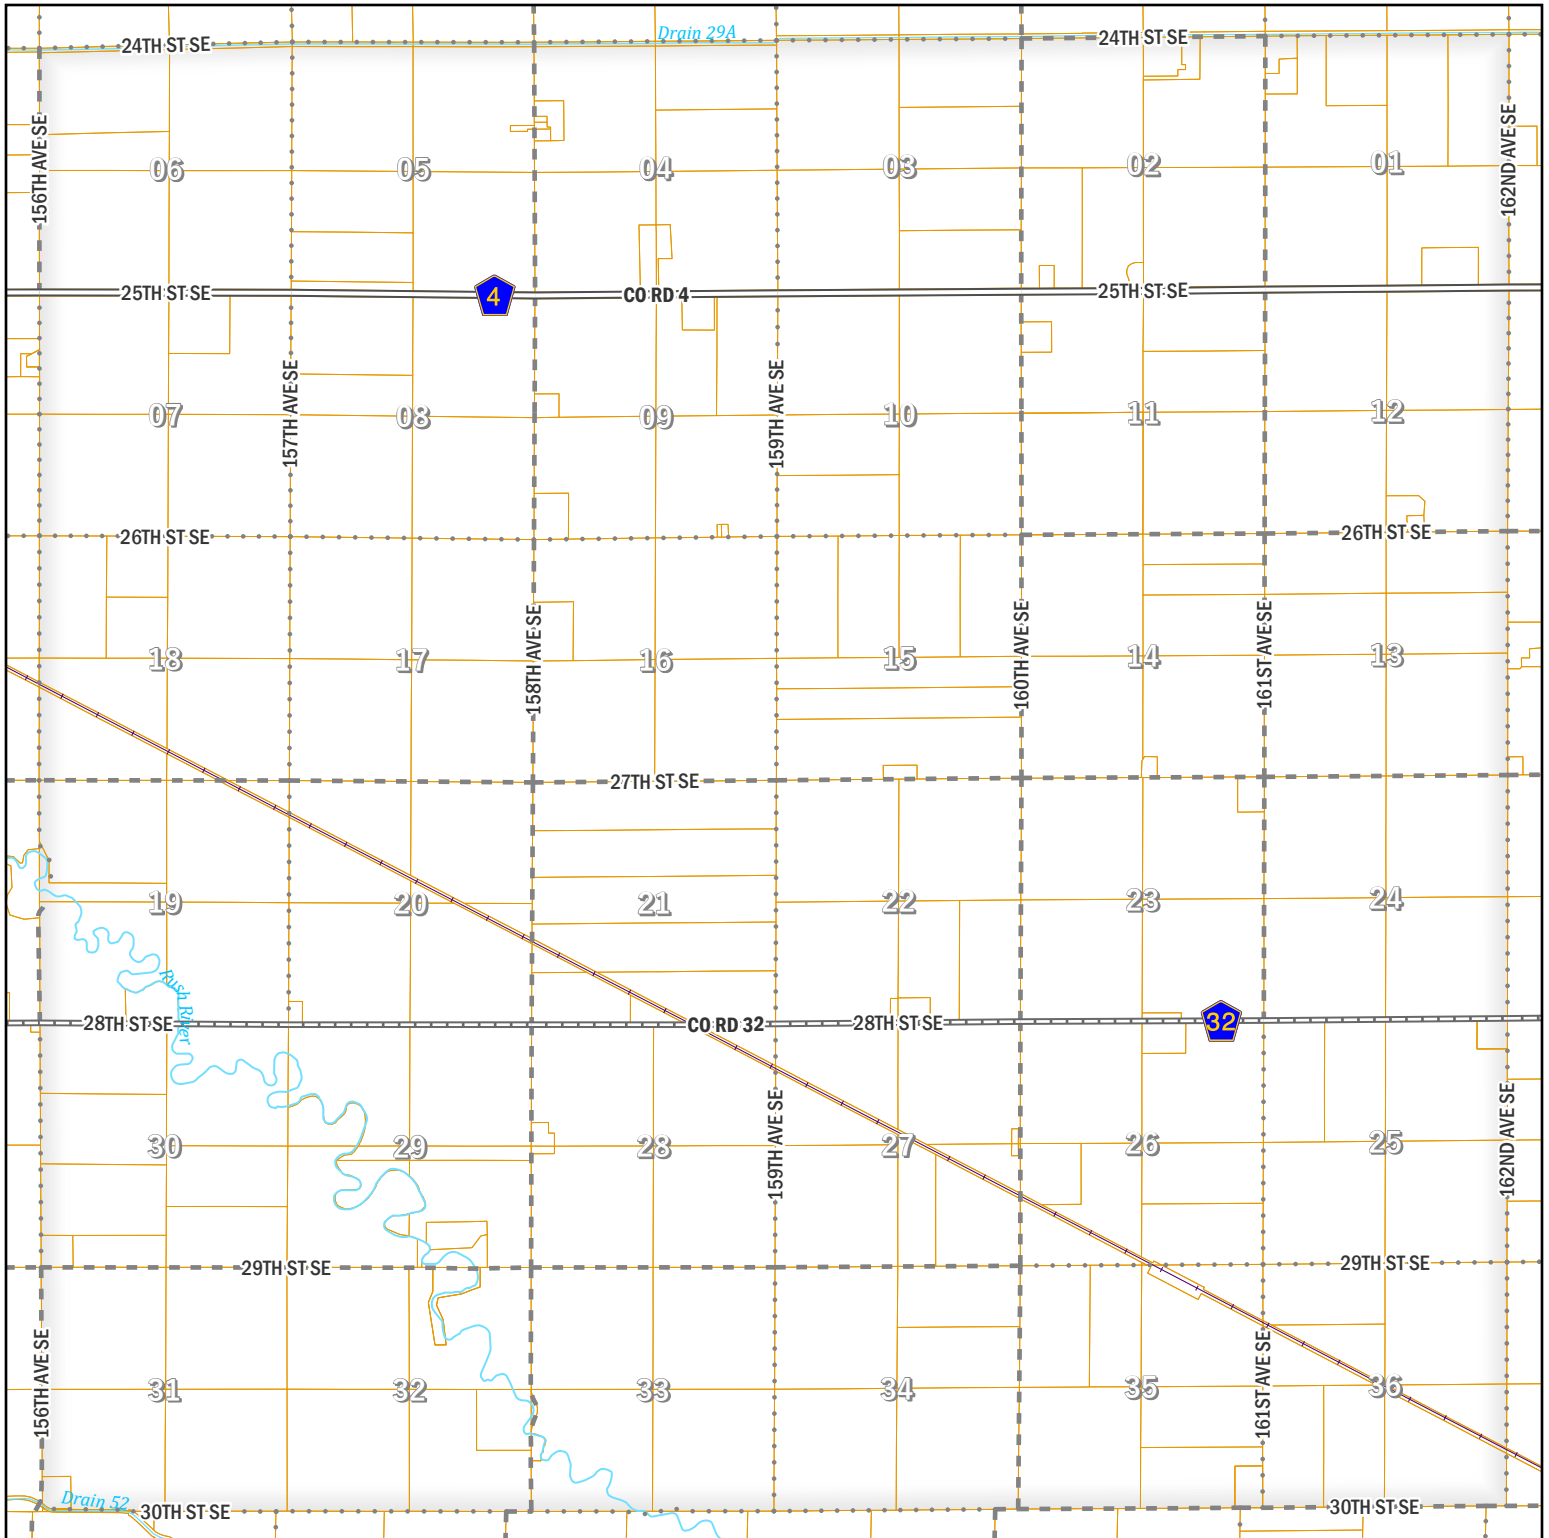

RUSH RIVER TOWNSHIP

TOWNSHIP 141 N, RANGE 51 W

CASS COUNTY, ND