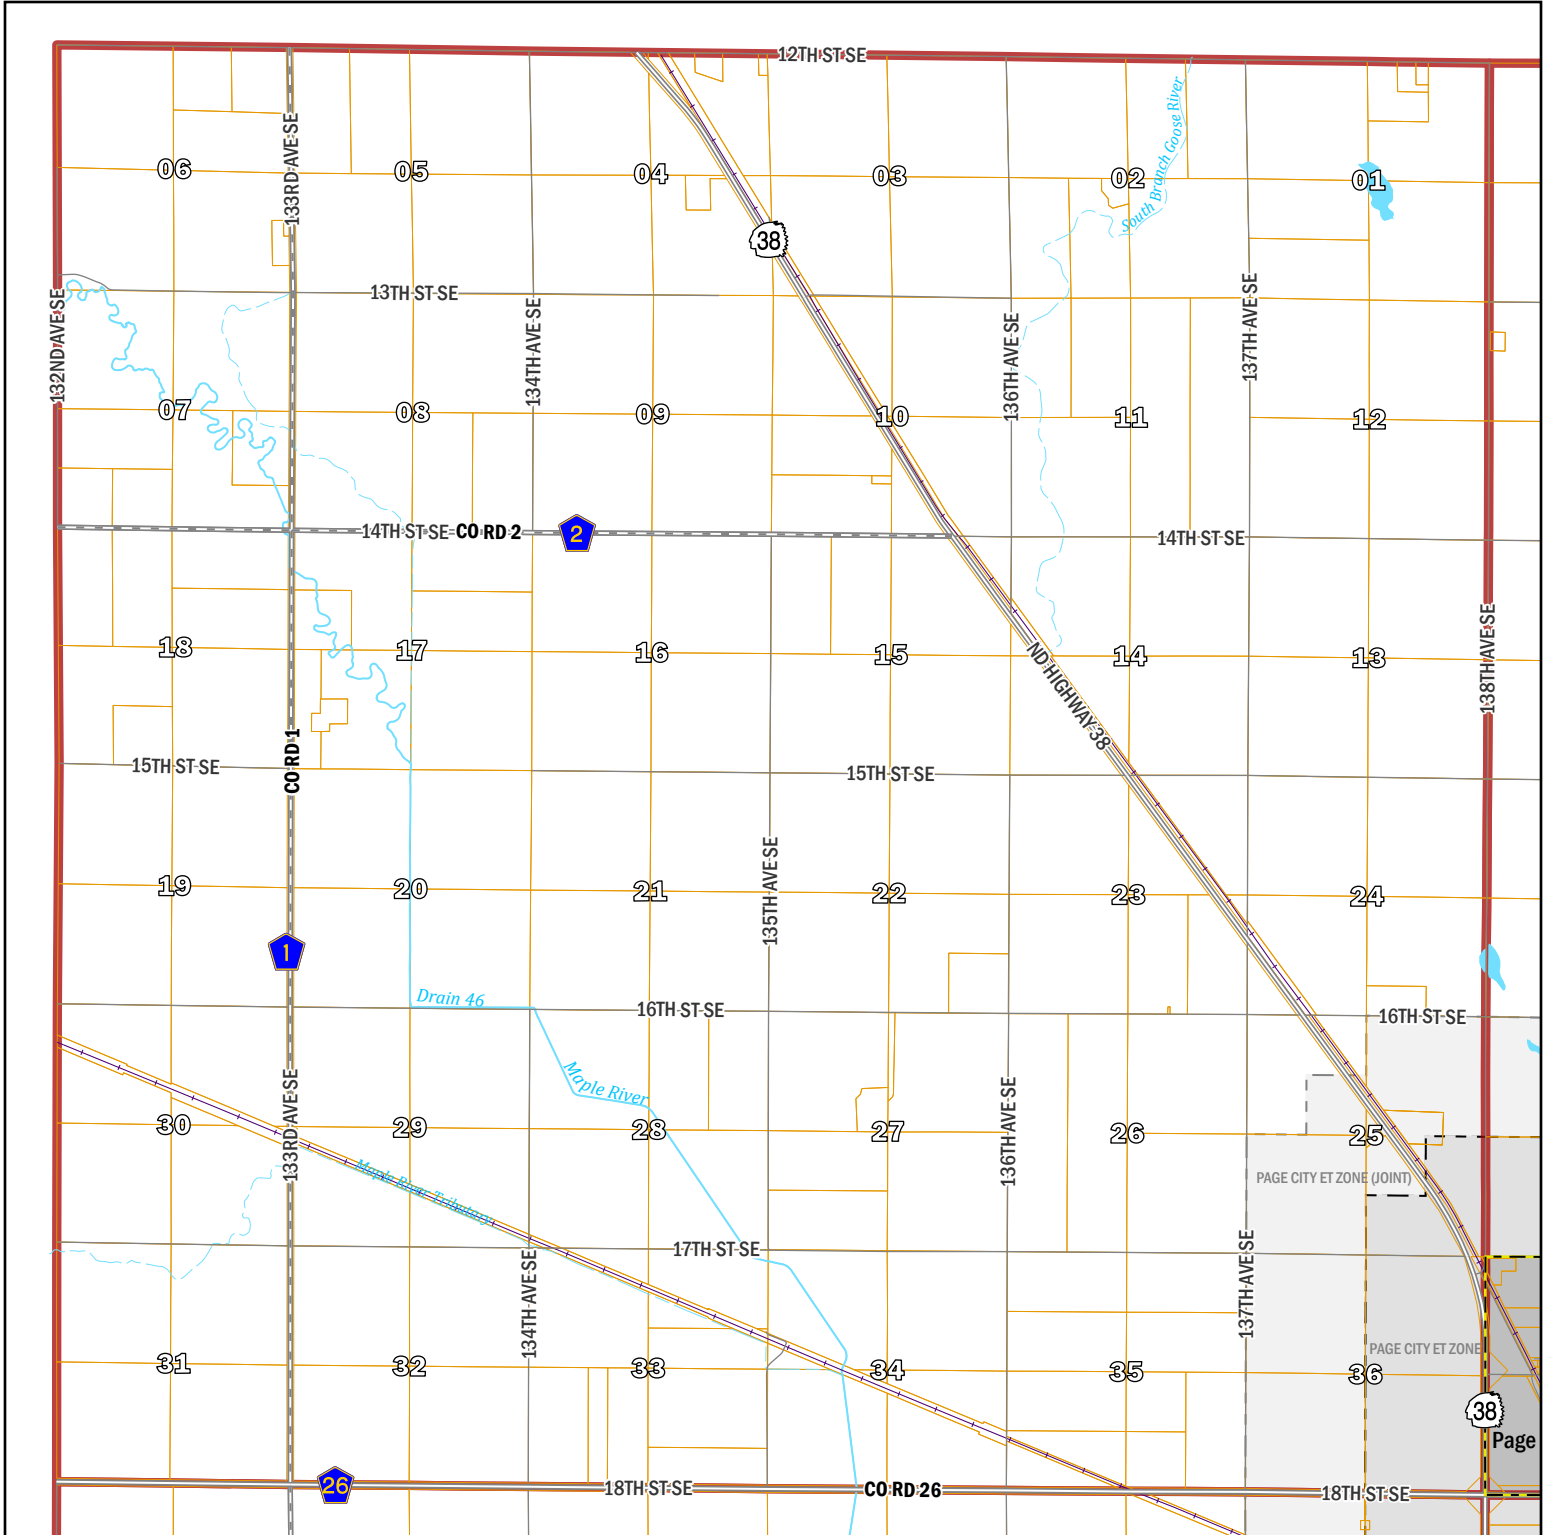

ROCHESTER TOWNSHIP

TOWNSHIP 143 N, RANGE 55 W

CASS COUNTY, ND

- Parcel
- City Limits
- Extraterritorial City Zoning Jurisdiction
- Extraterritorial City Zoning Jurisdiction (joint with Twp)
- Township