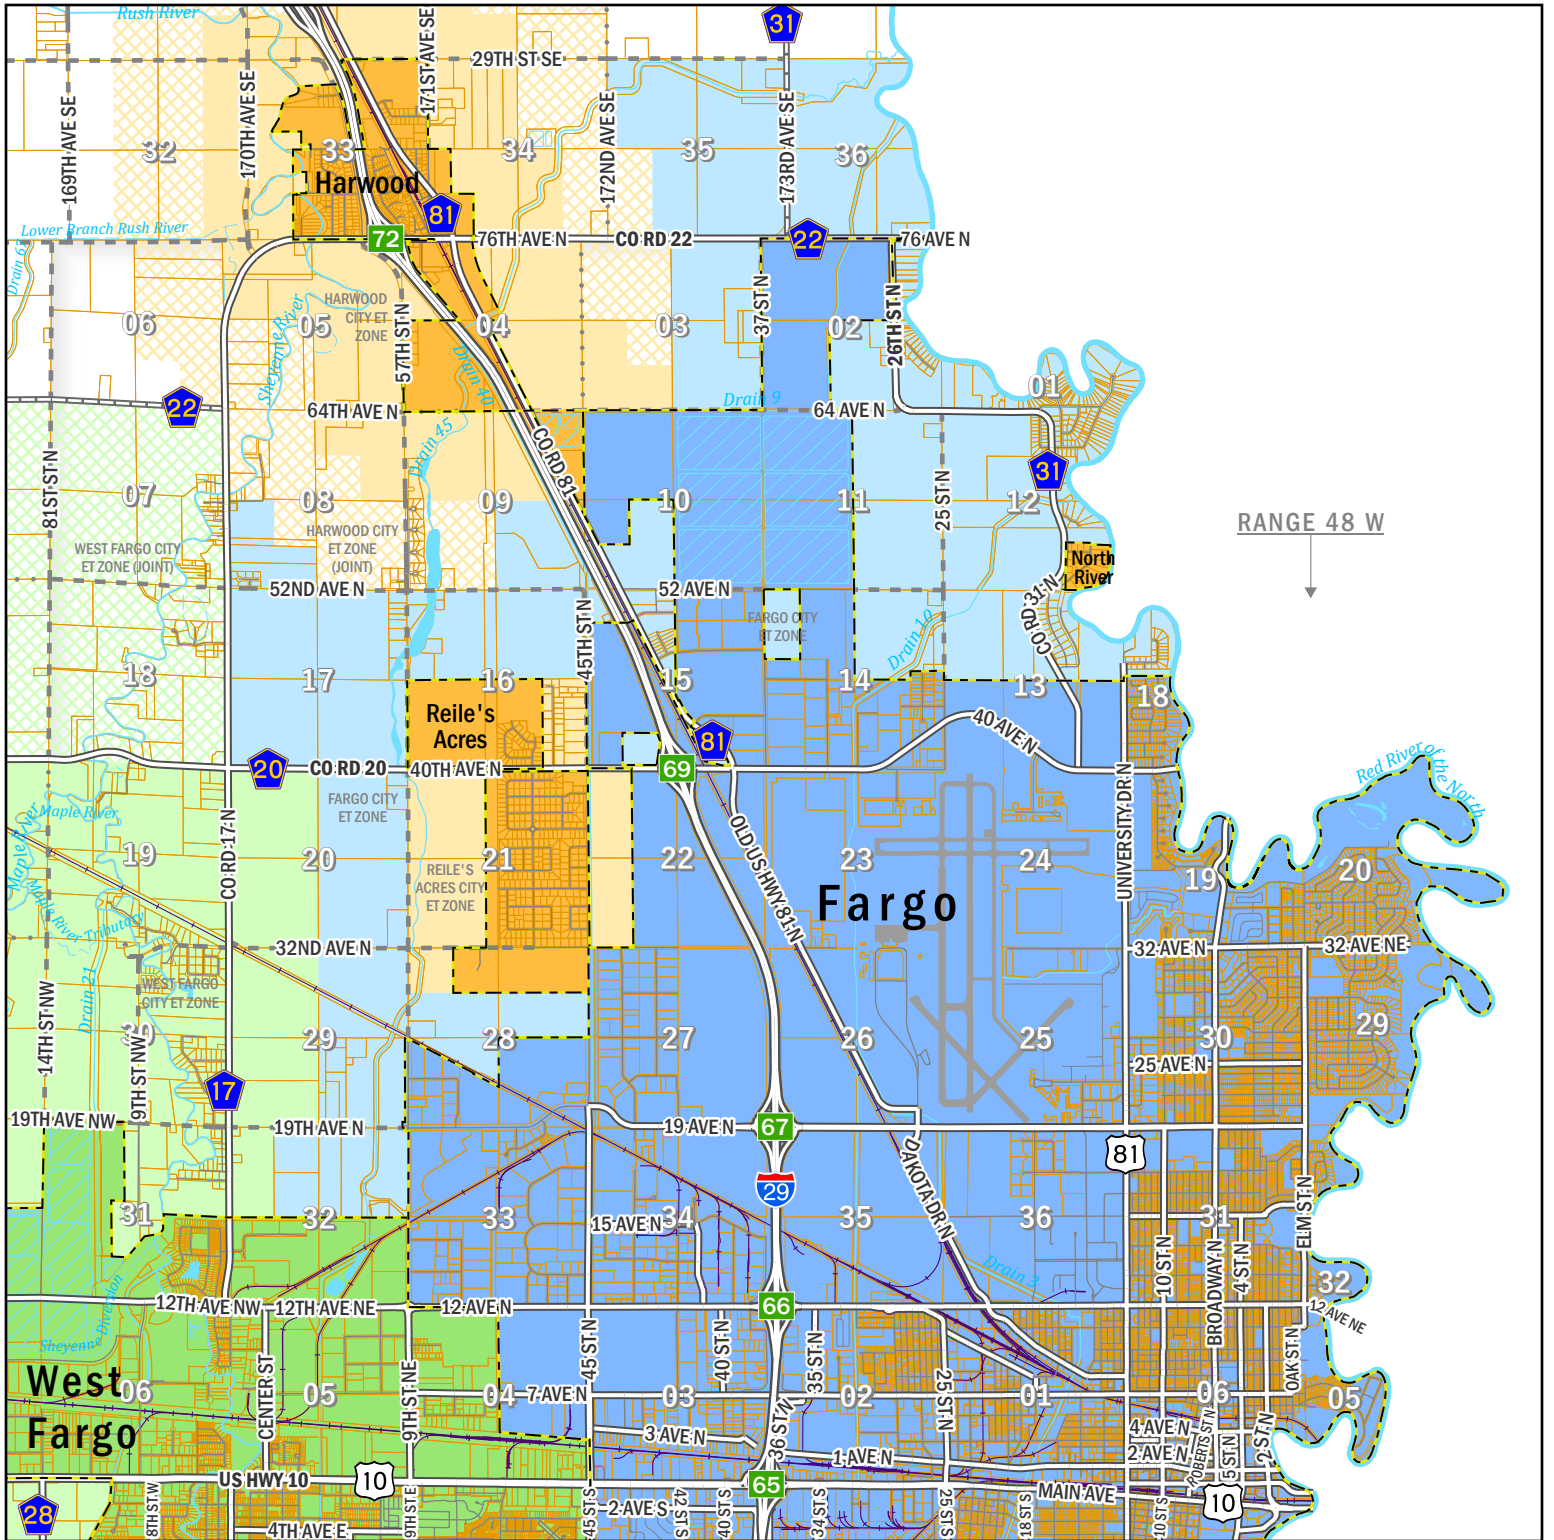

REED TOWNSHIP

TOWNSHIP 140 N, RANGE 49 W

CASS COUNTY, ND

RANGE 48 W

	City Limits	Extrateritorial City Zoning Jurisdiction	Extrateritorial City Zoning Jurisdiction (joint with Township)
Fargo			
West Fargo			
Other City			
Parcel