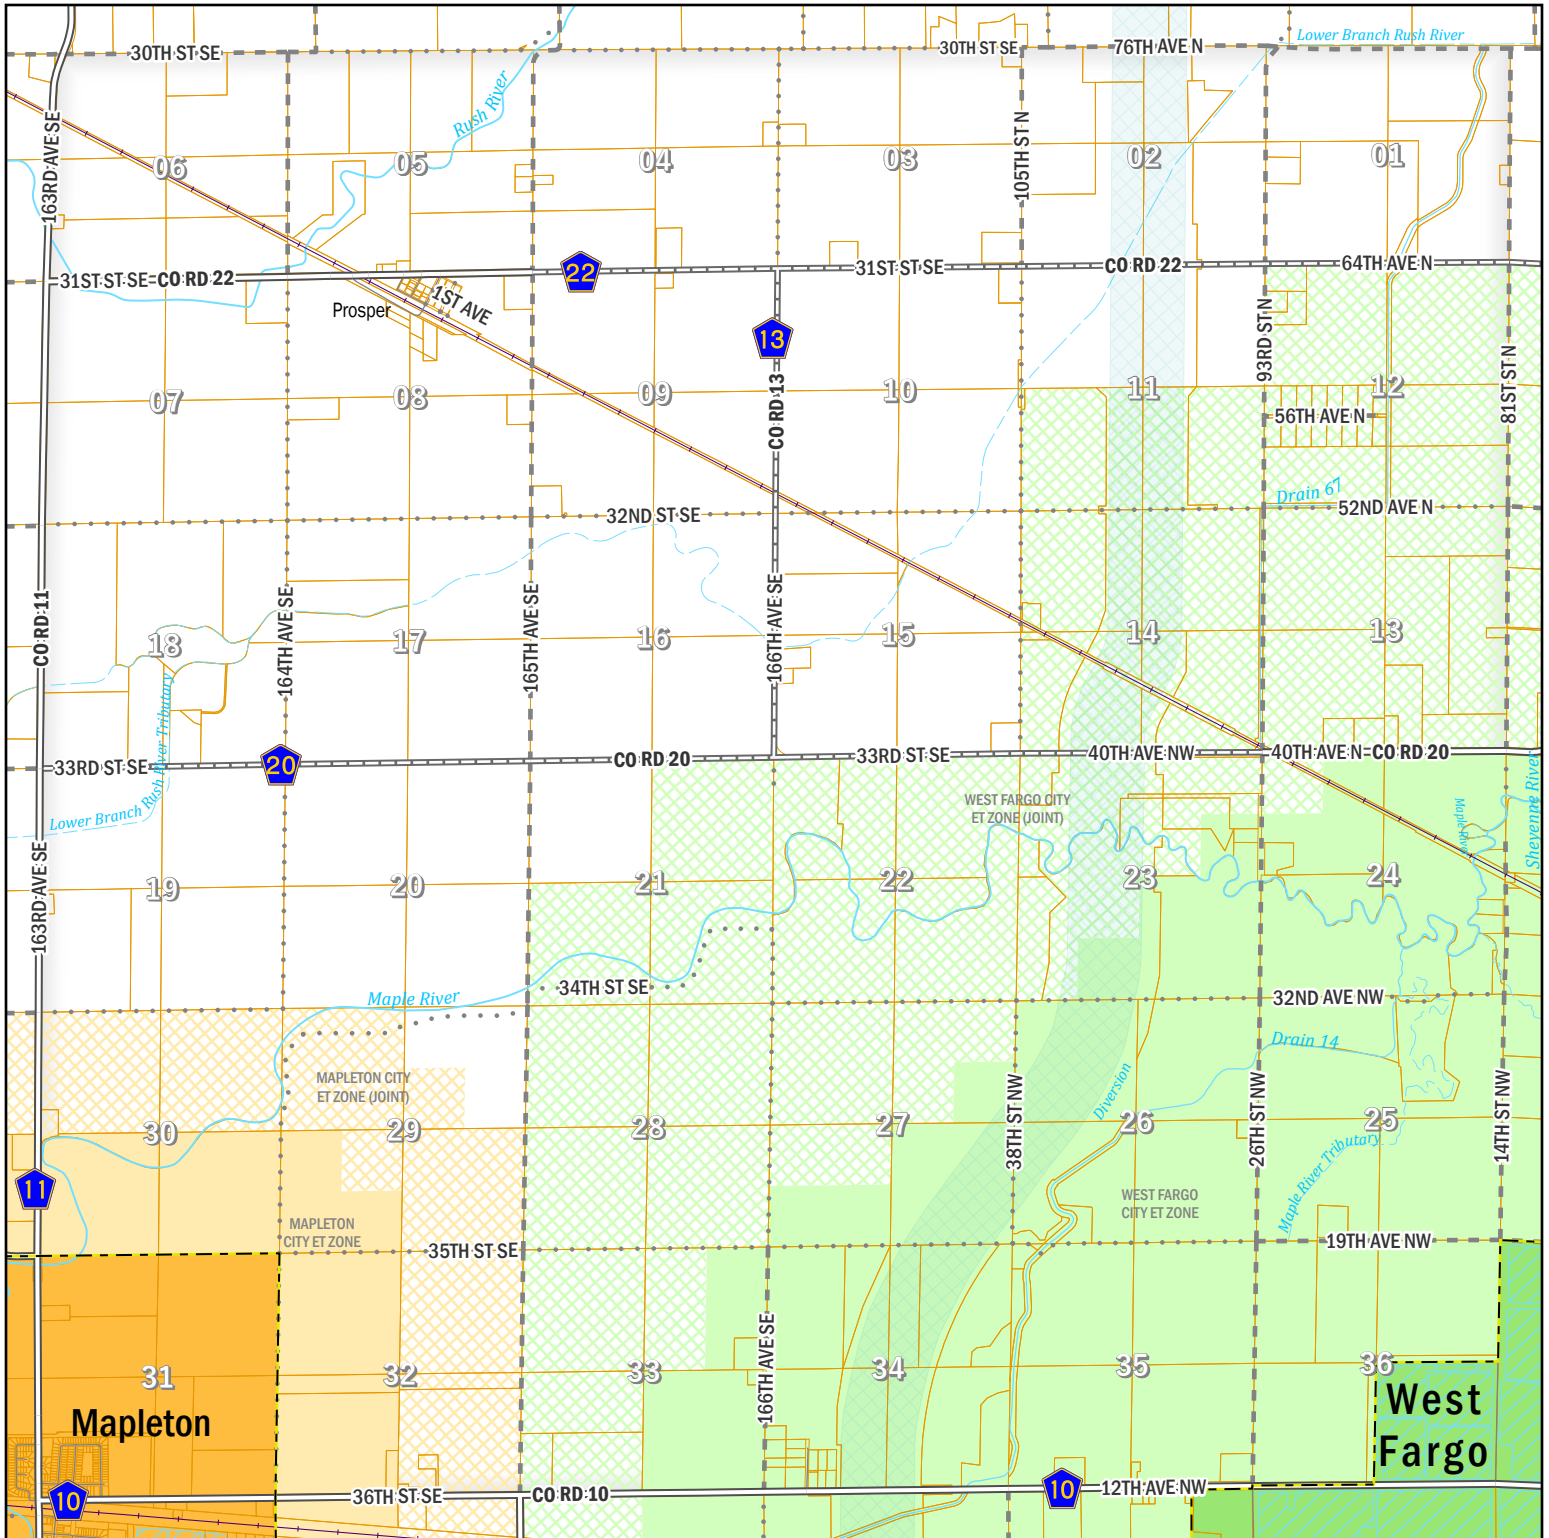

RAYMOND TOWNSHIP

TOWNSHIP 140 N, RANGE 50 W

CASS COUNTY, ND