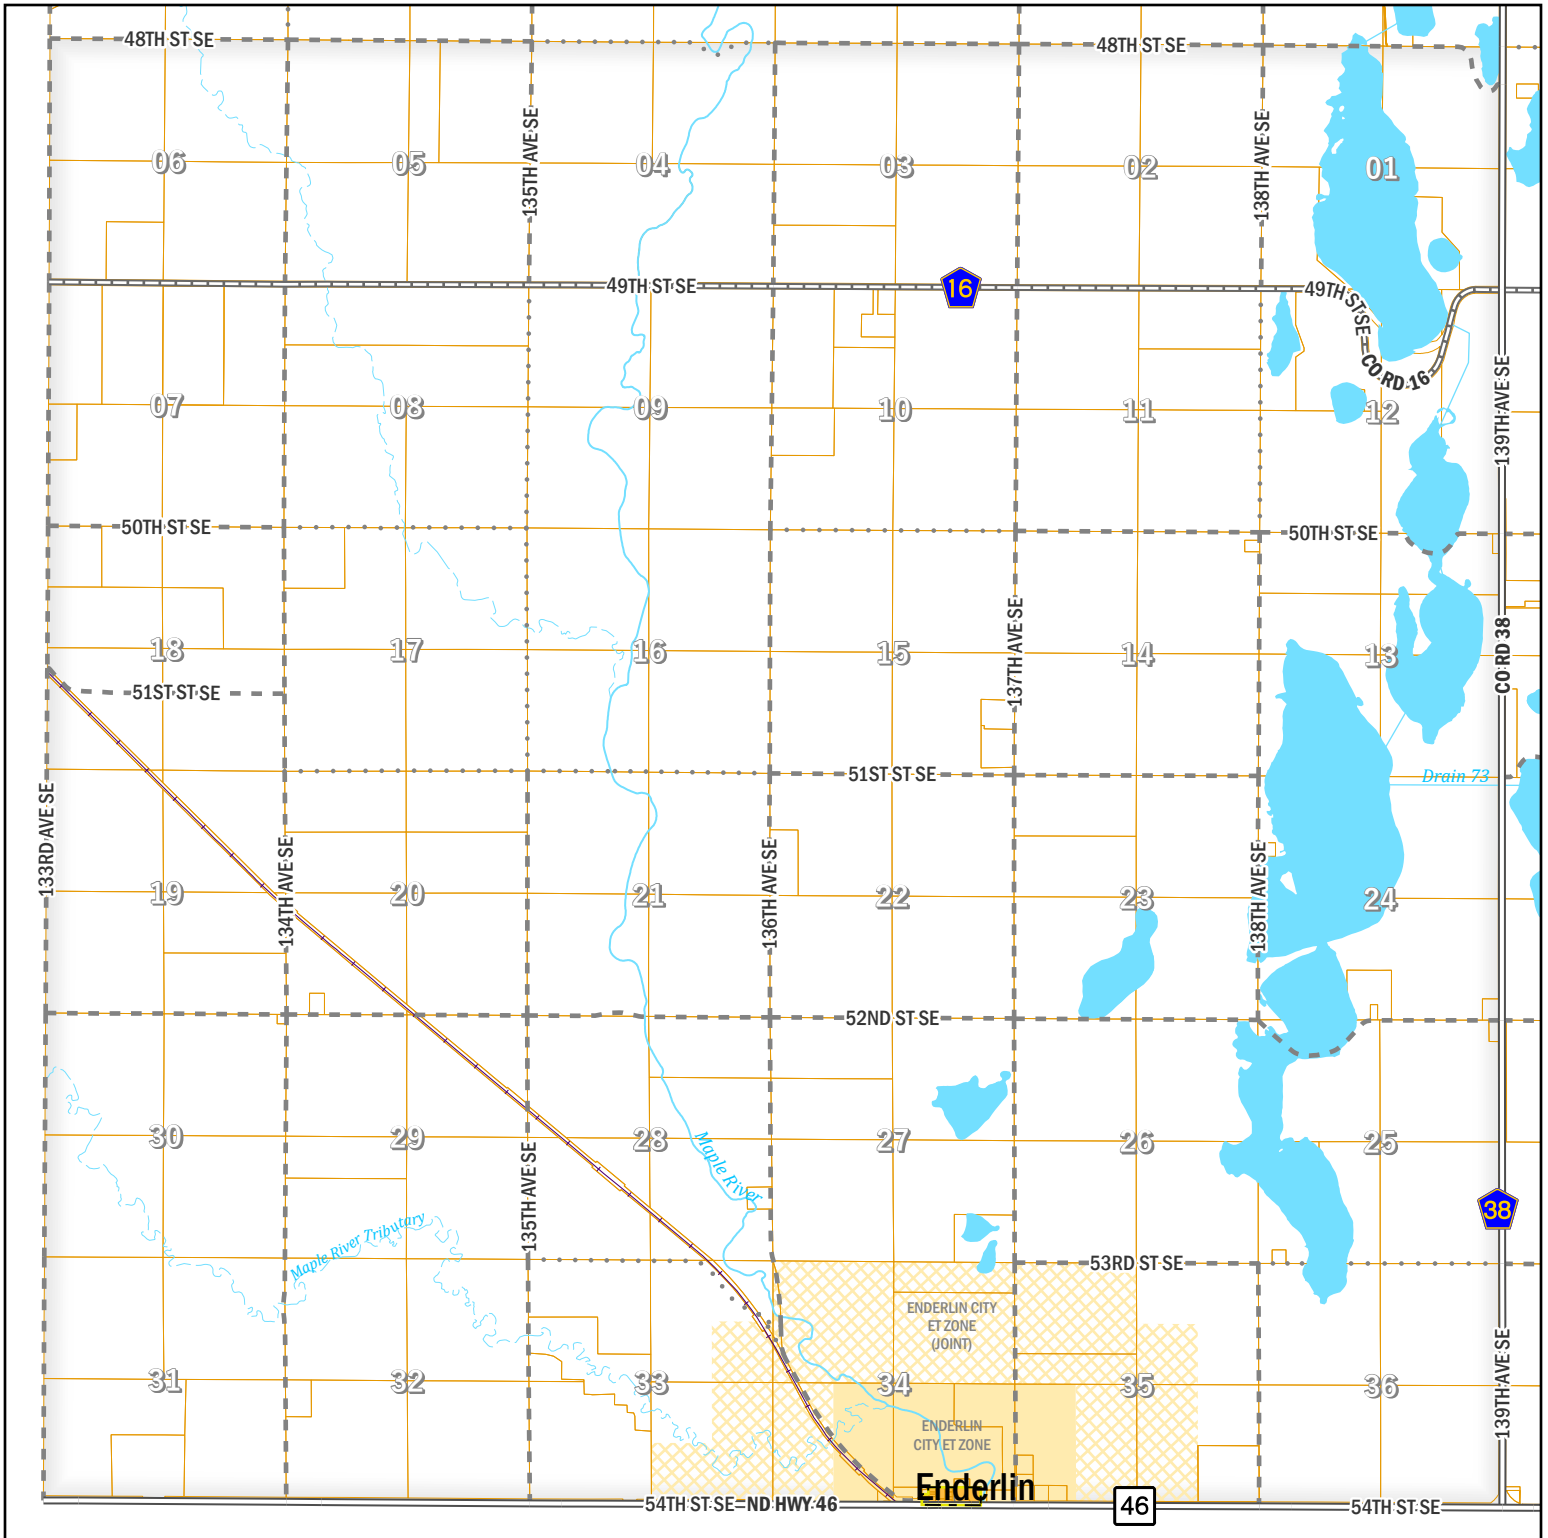

PONTIAC TOWNSHIP

TOWNSHIP 137 N, RANGE 55 W

CASS COUNTY, ND