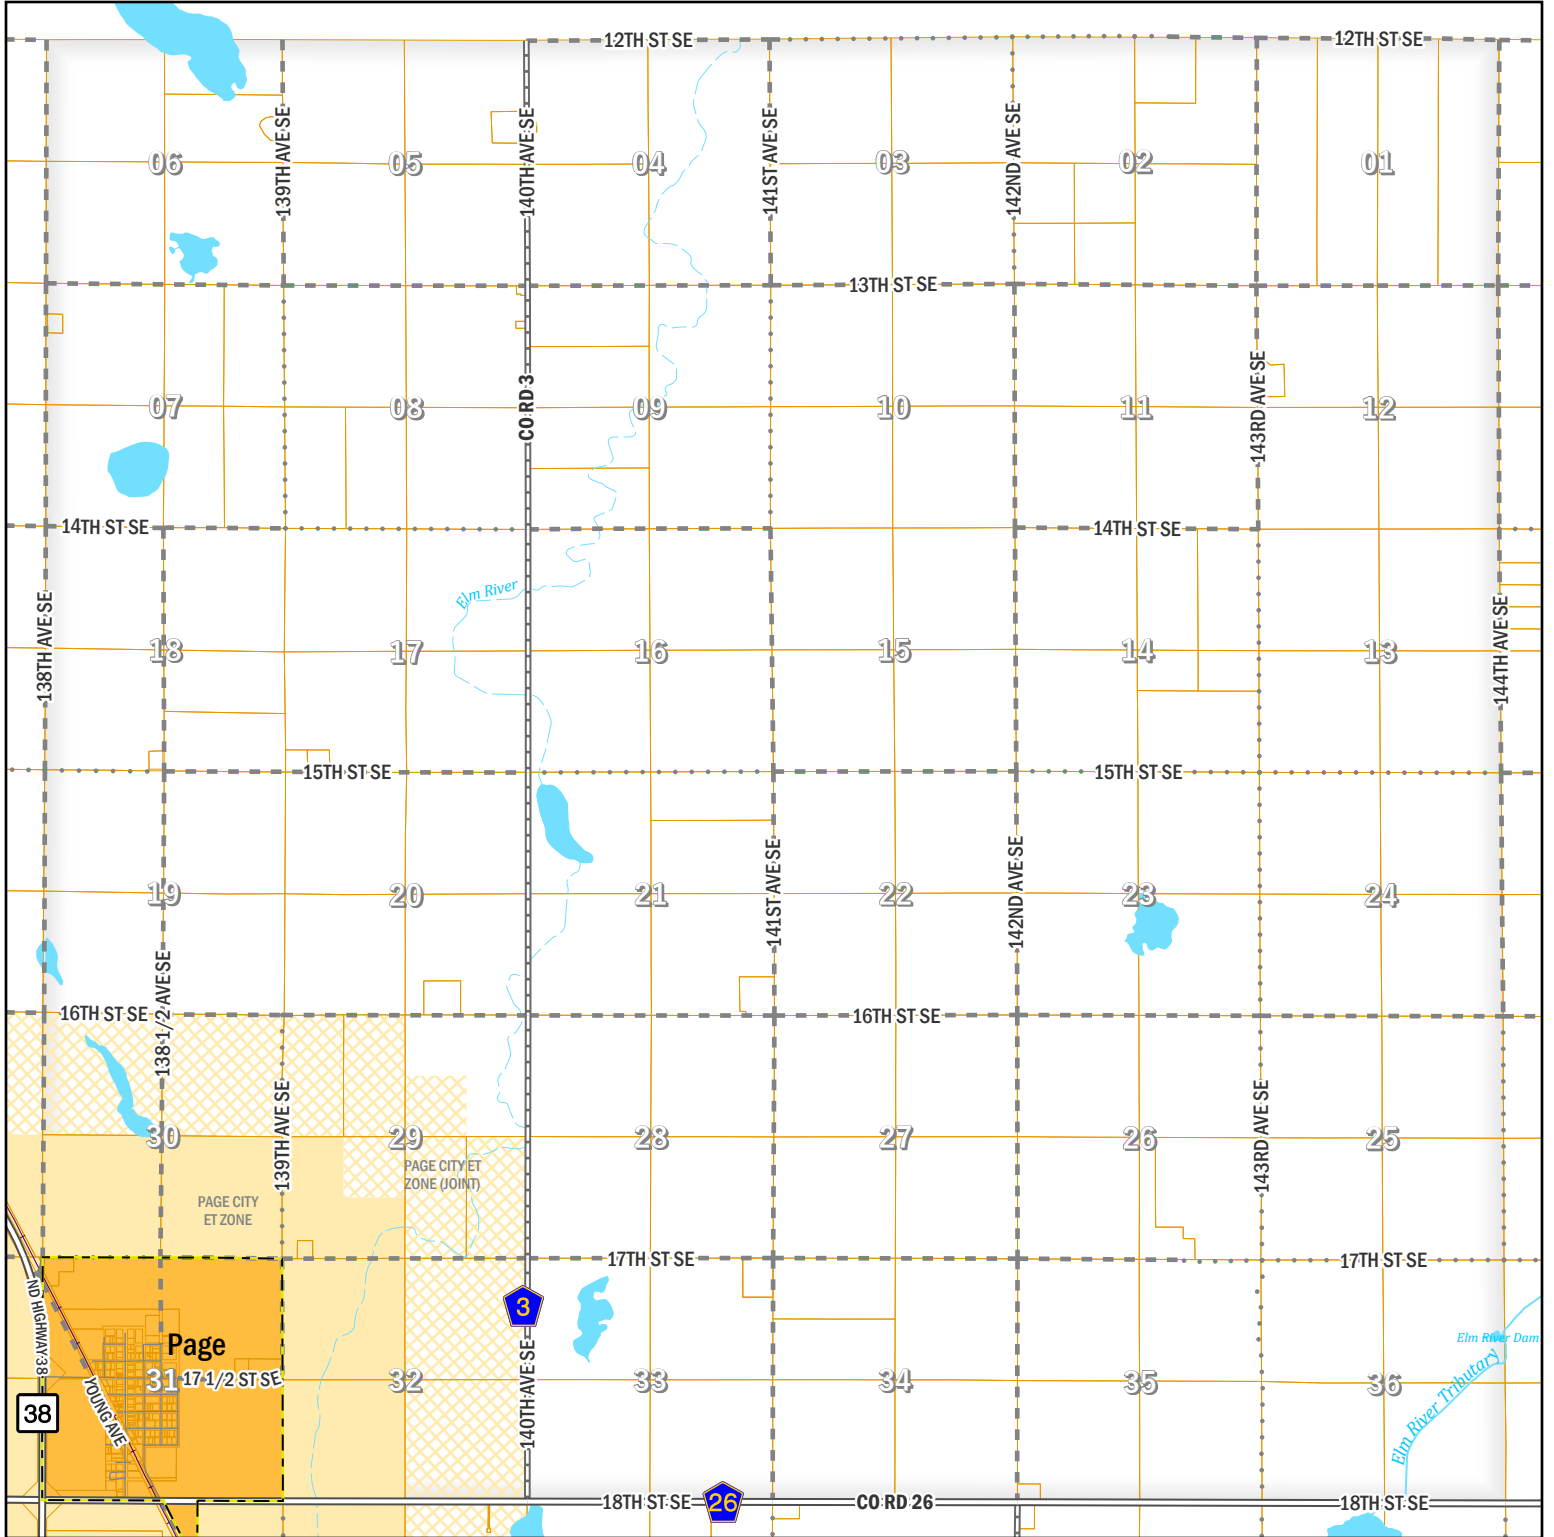

PAGE TOWNSHIP

TOWNSHIP 143 N, RANGE 54 W

CASS COUNTY, ND