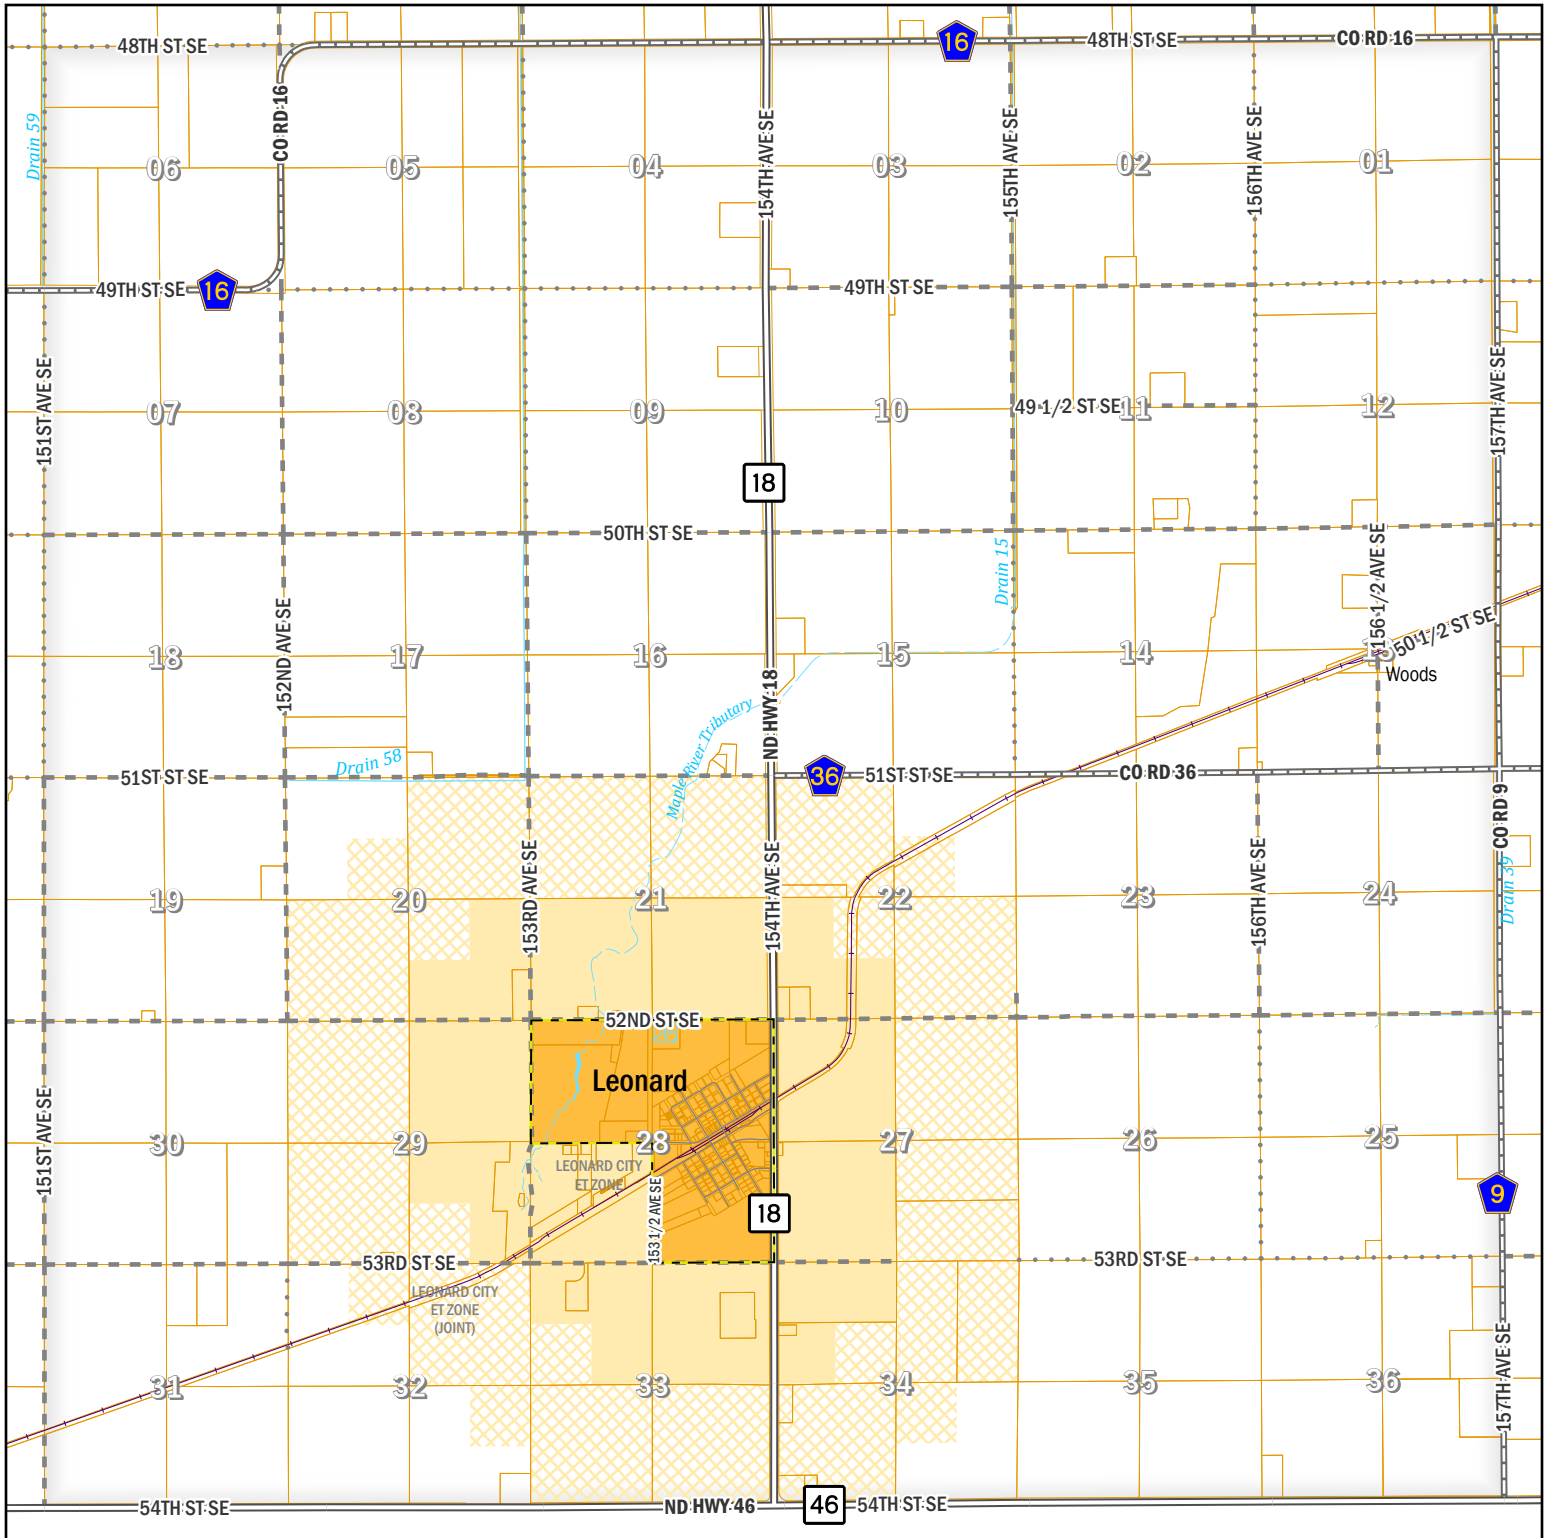

LEONARD TOWNSHIP

TOWNSHIP 137 N, RANGE 52 W

CASS COUNTY, ND