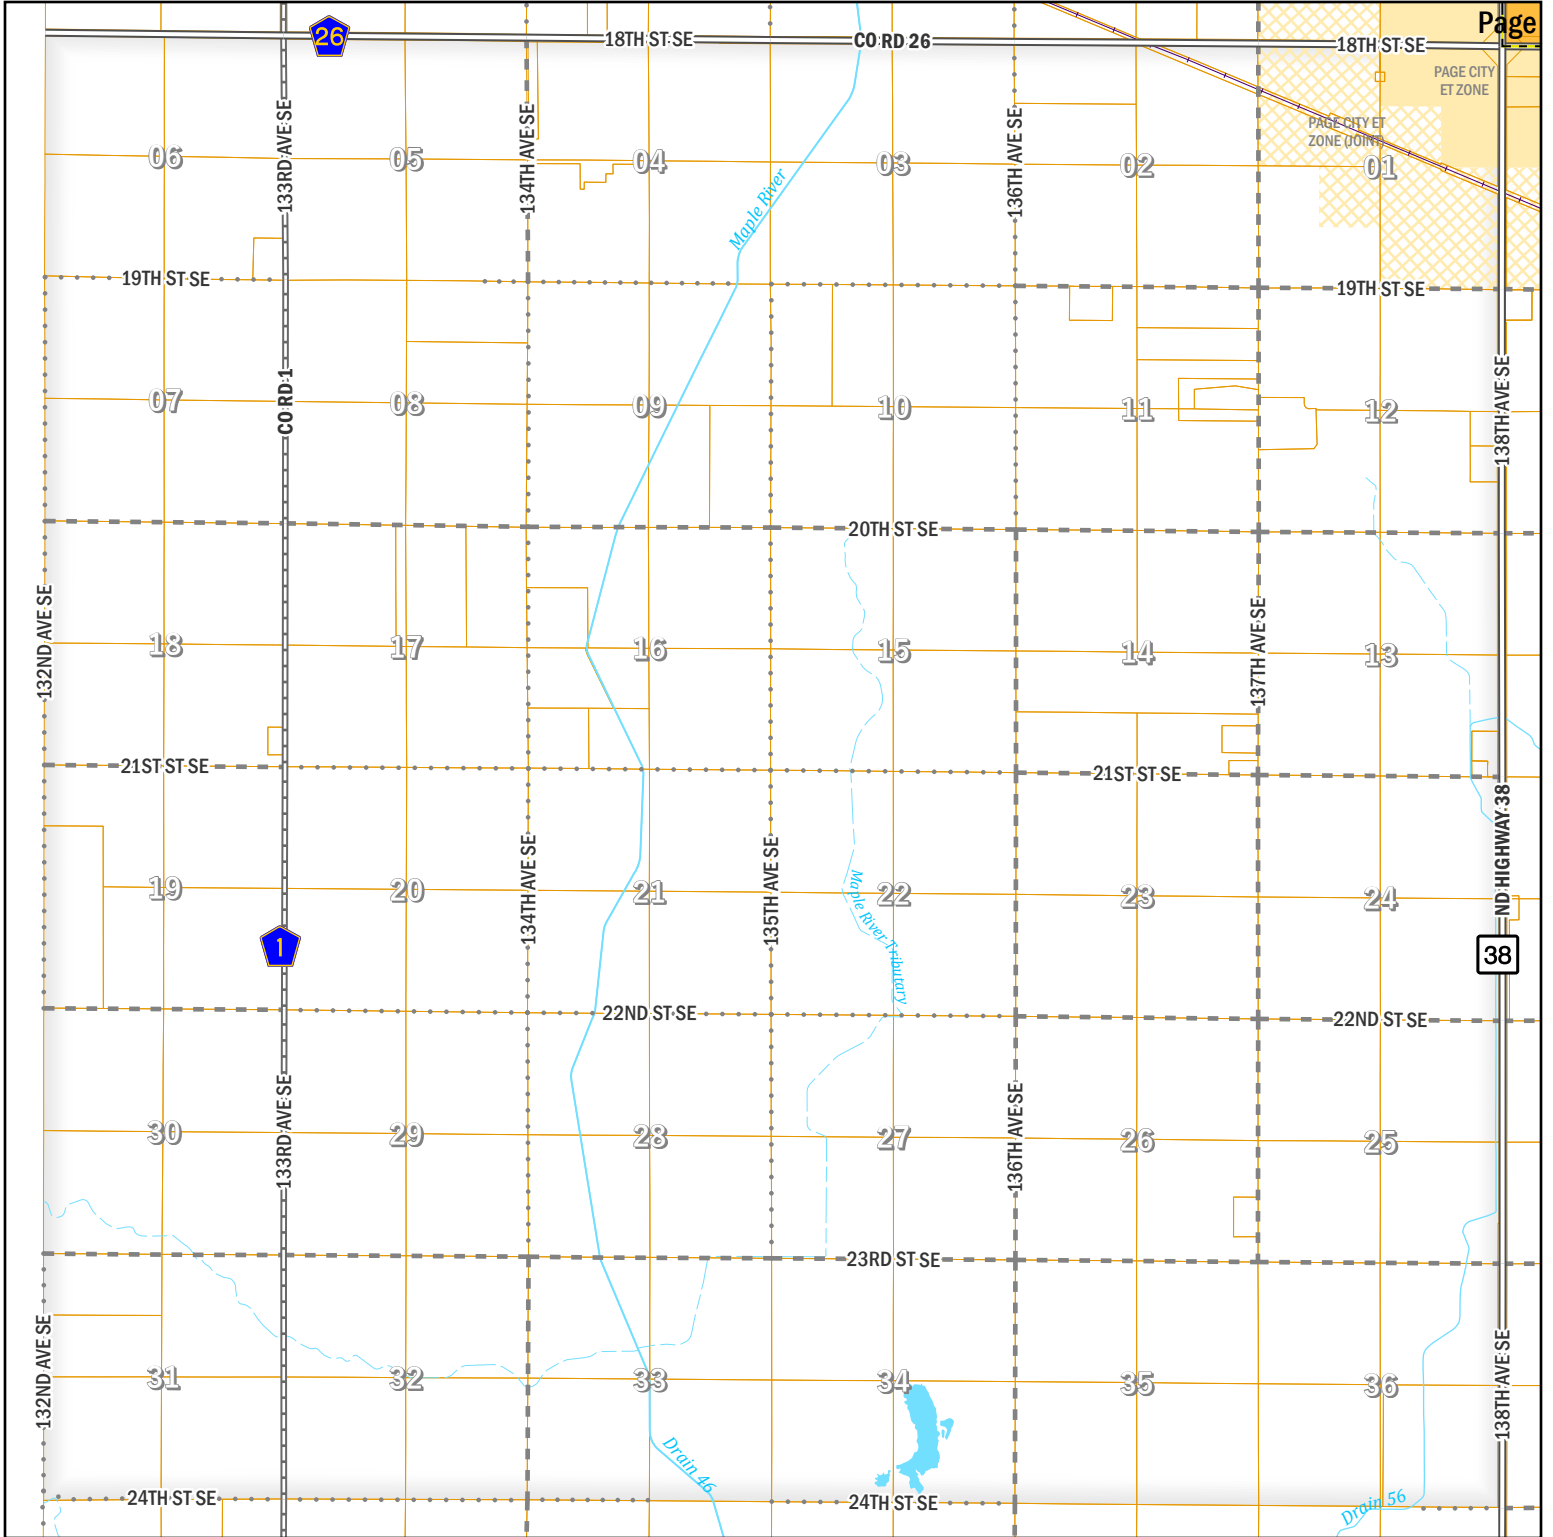

LAKE TOWNSHIP

TOWNSHIP 142 N, RANGE 55 W

CASS COUNTY, ND

Page