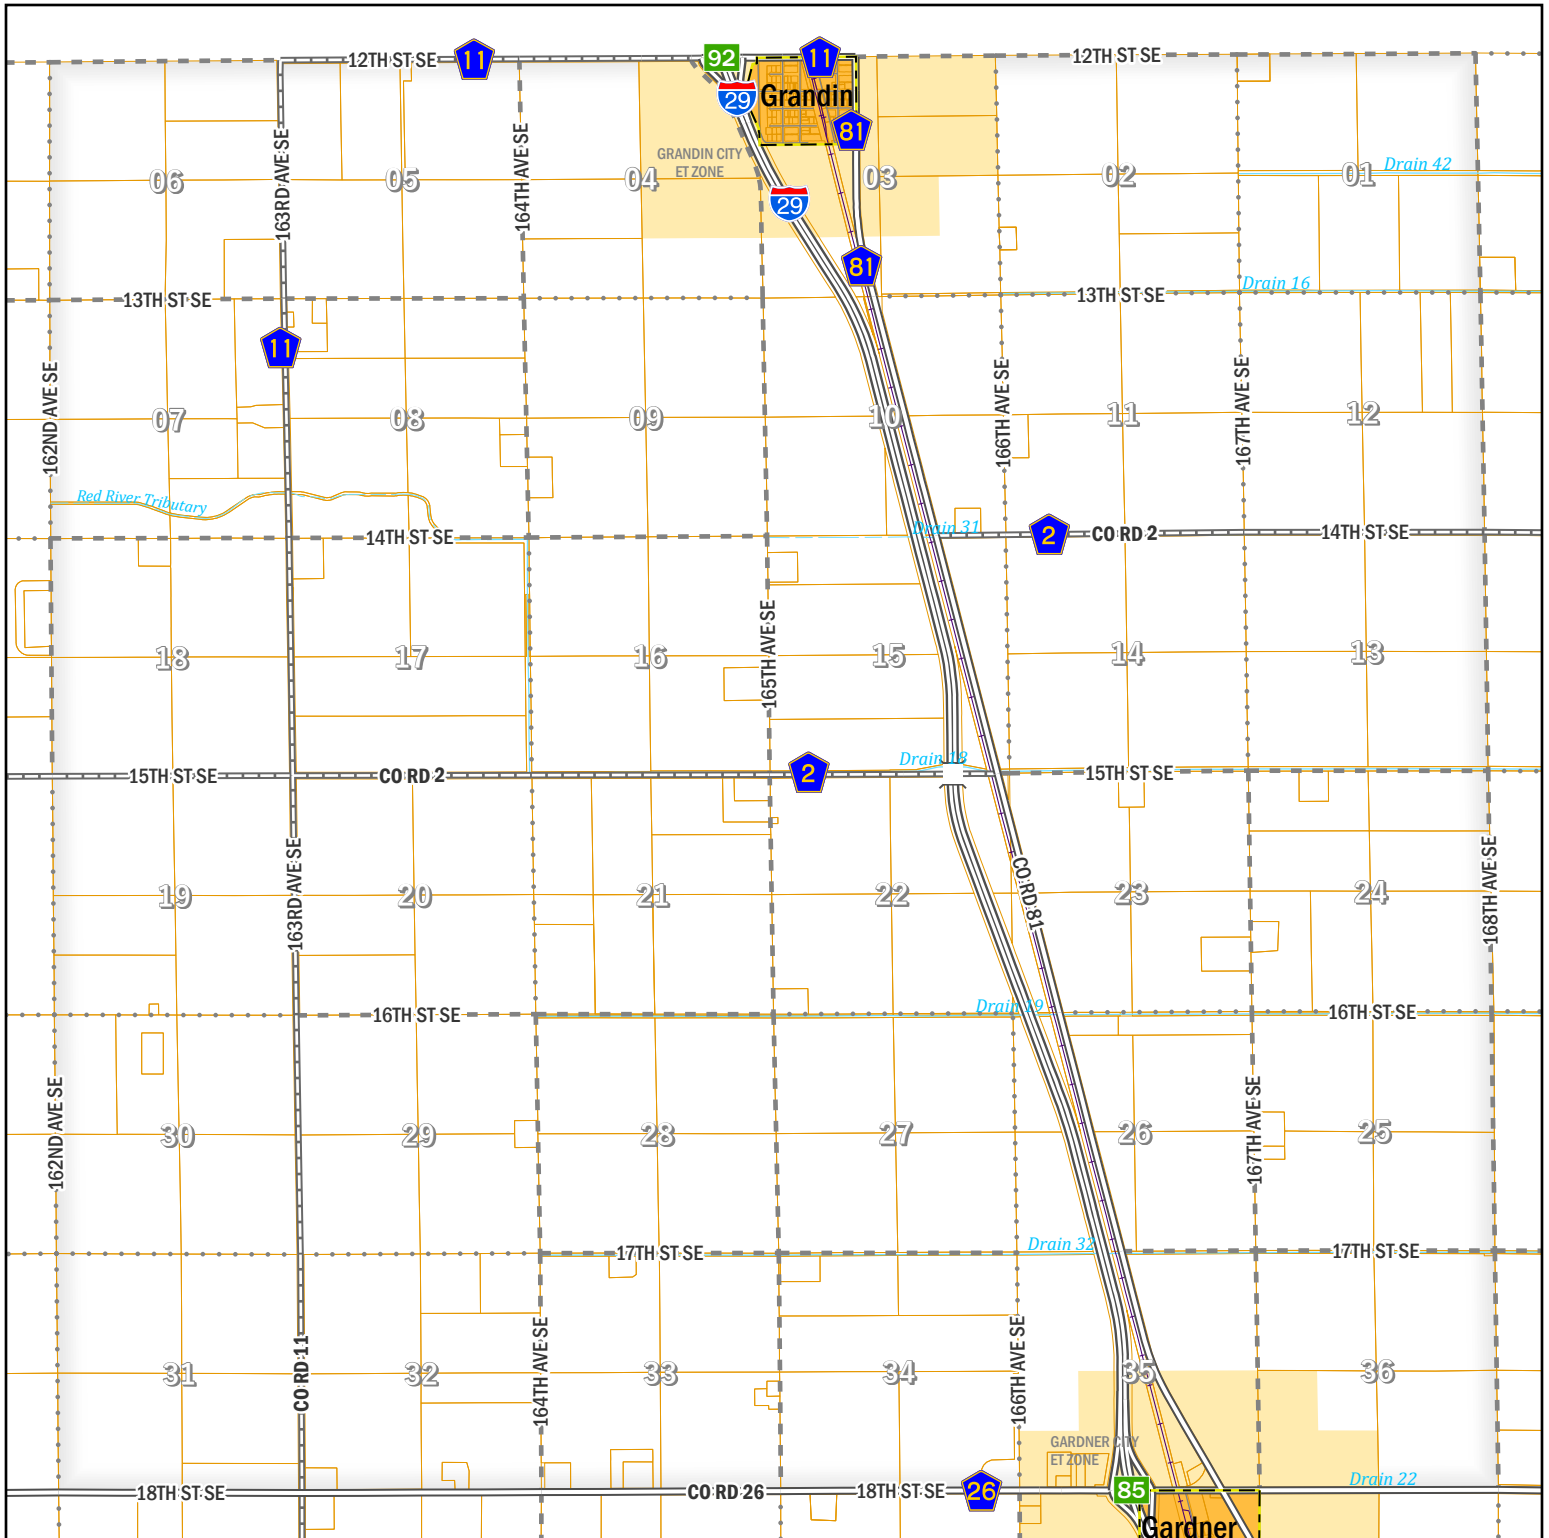

KINYON TOWNSHIP

TOWNSHIP 143 N, RANGE 50 W

CASS COUNTY, ND