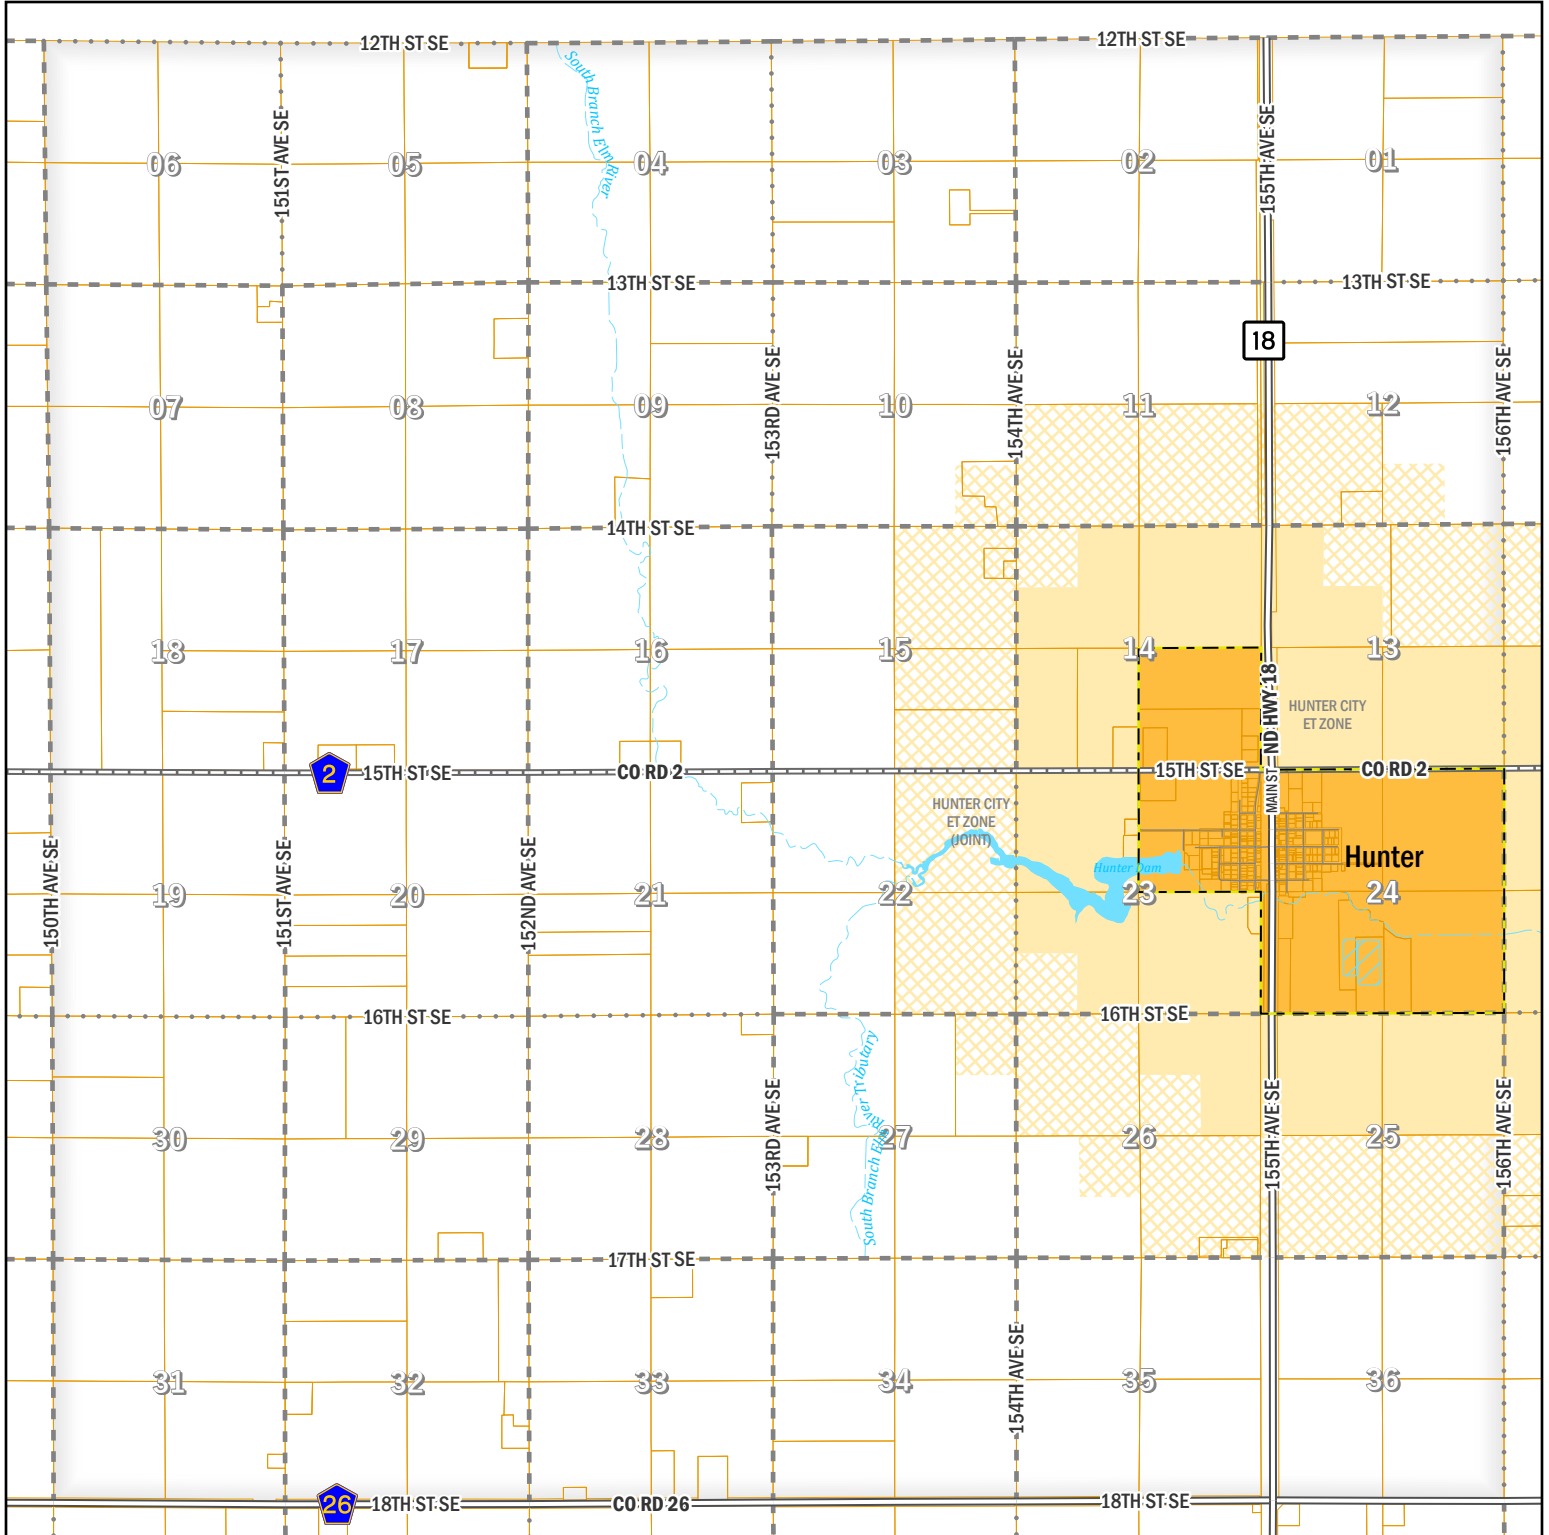

HUNTER TOWNSHIP

TOWNSHIP 143 N, RANGE 52 W

CASS COUNTY, ND