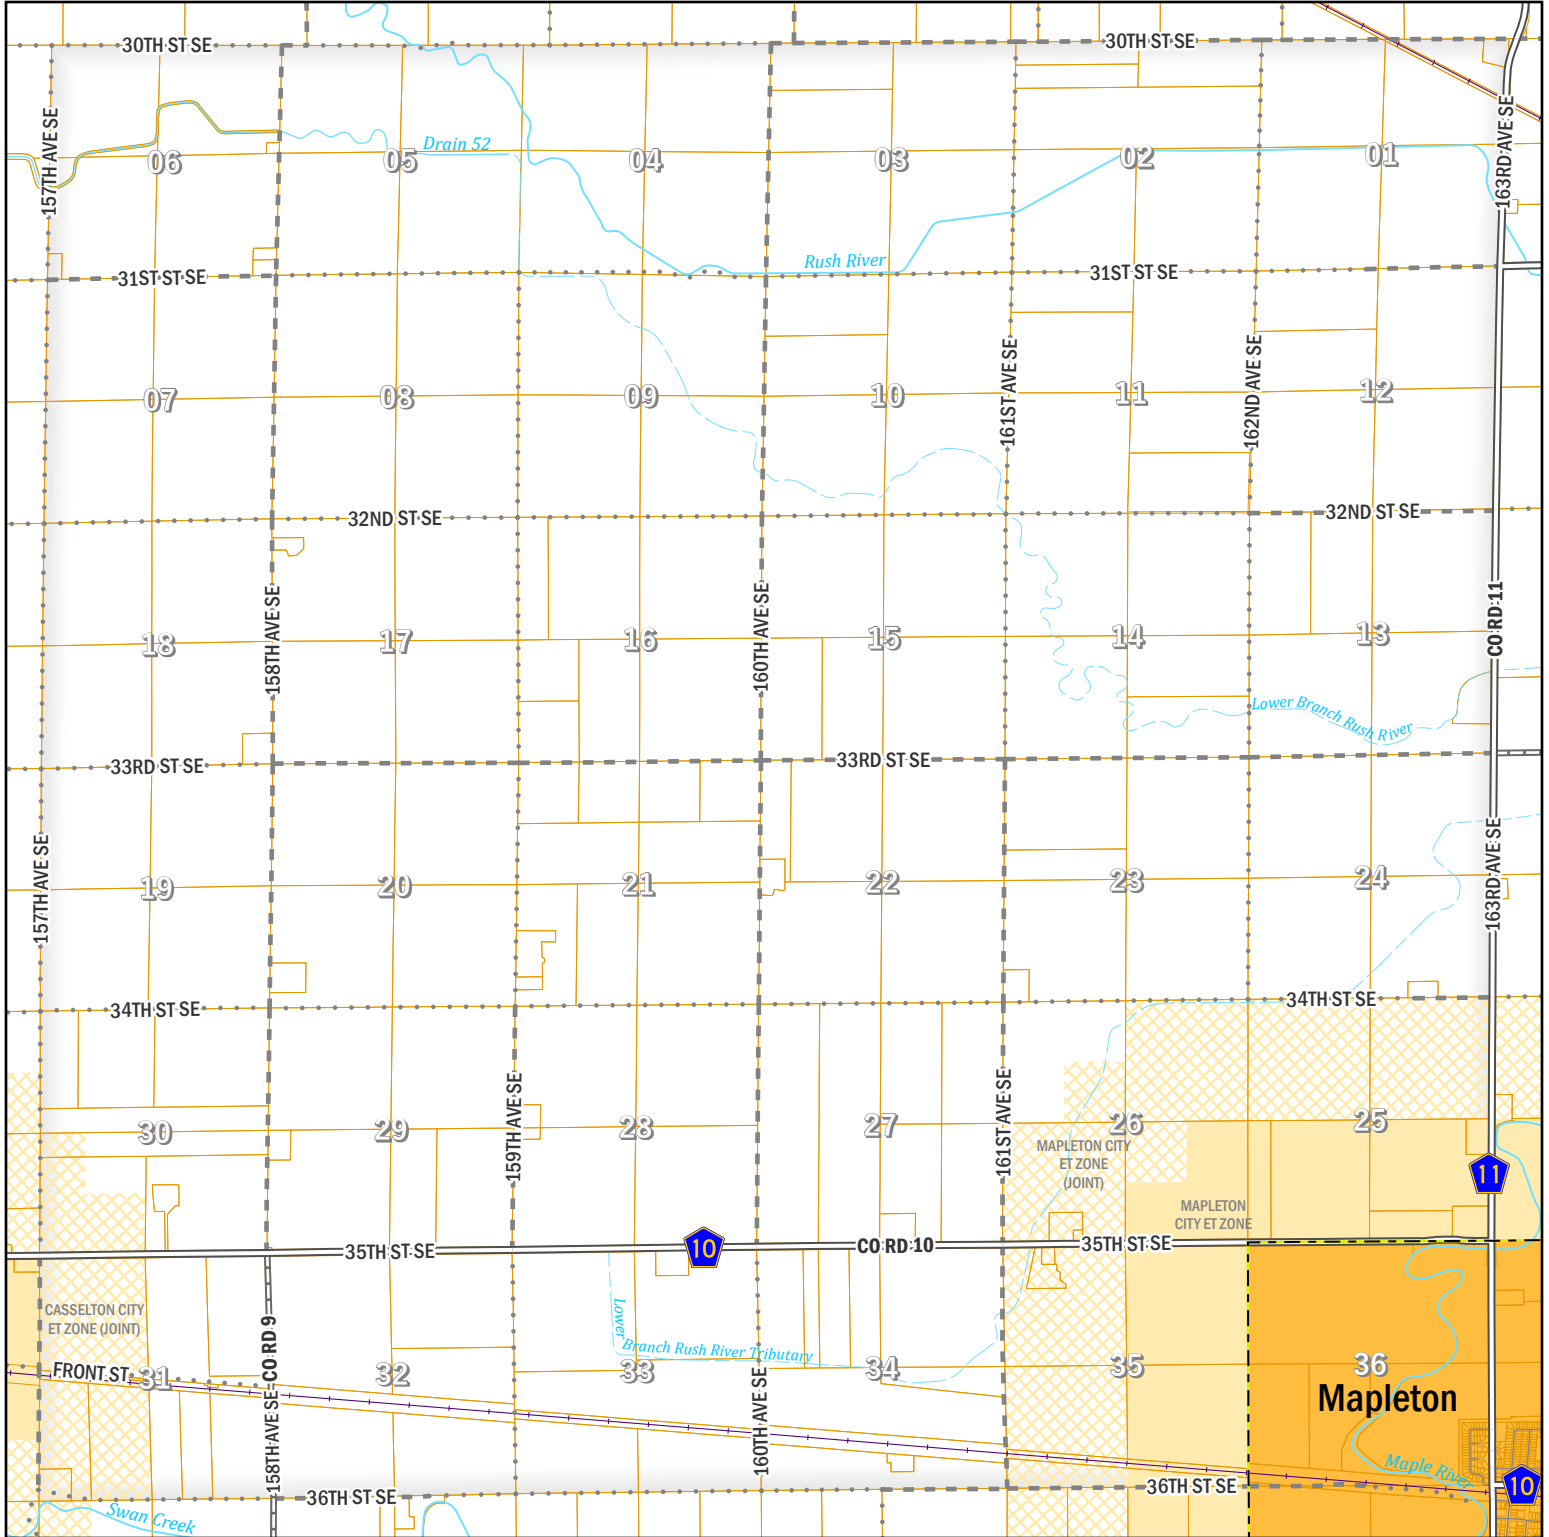

HARMONY TOWNSHIP

TOWNSHIP 140 N, RANGE 51 W

CASS COUNTY, ND