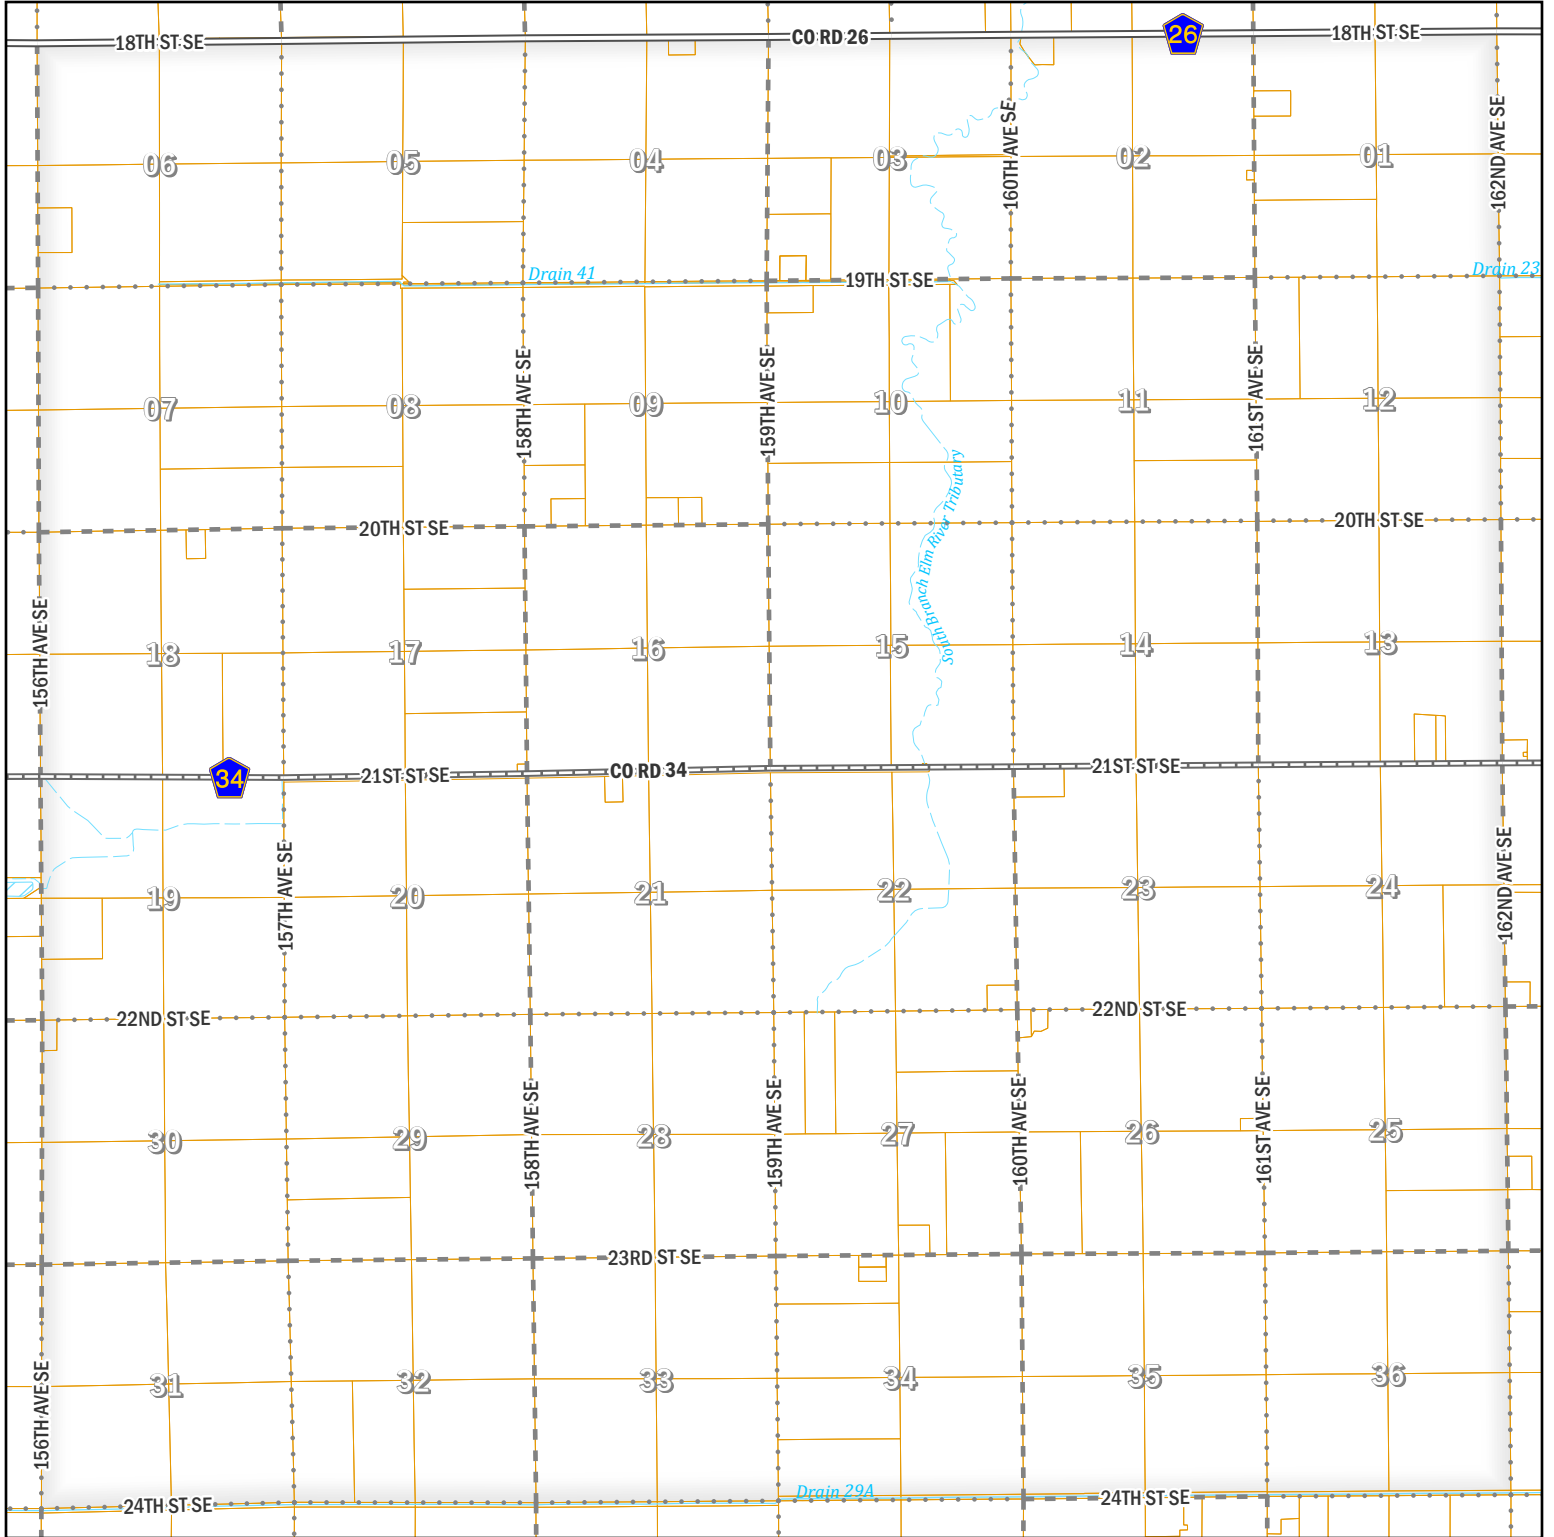

GUNKEL TOWNSHIP

TOWNSHIP 142 N, RANGE 51 W

CASS COUNTY, ND