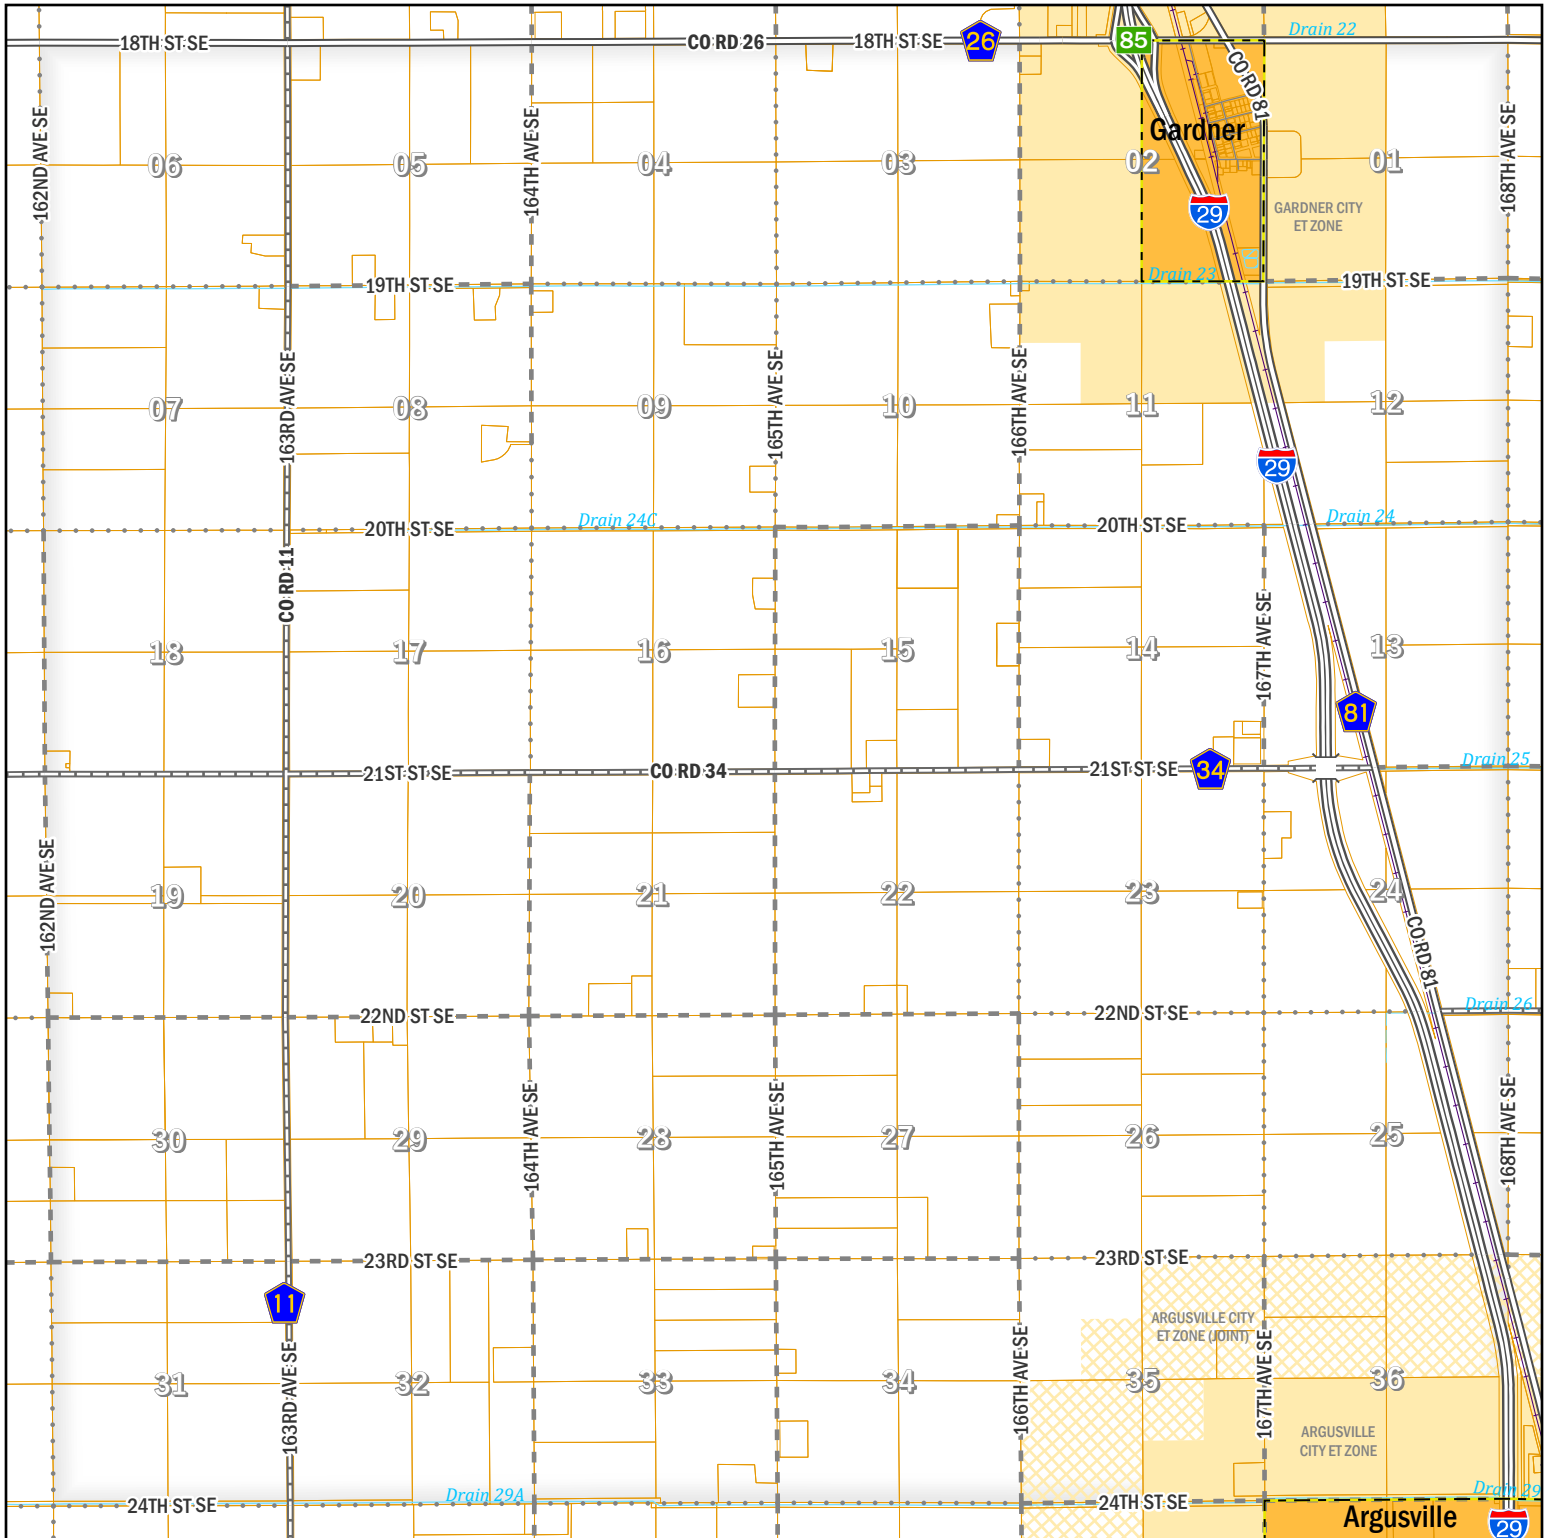

GARDNER TOWNSHIP

TOWNSHIP 142 N, RANGE 50 W

CASS COUNTY, ND