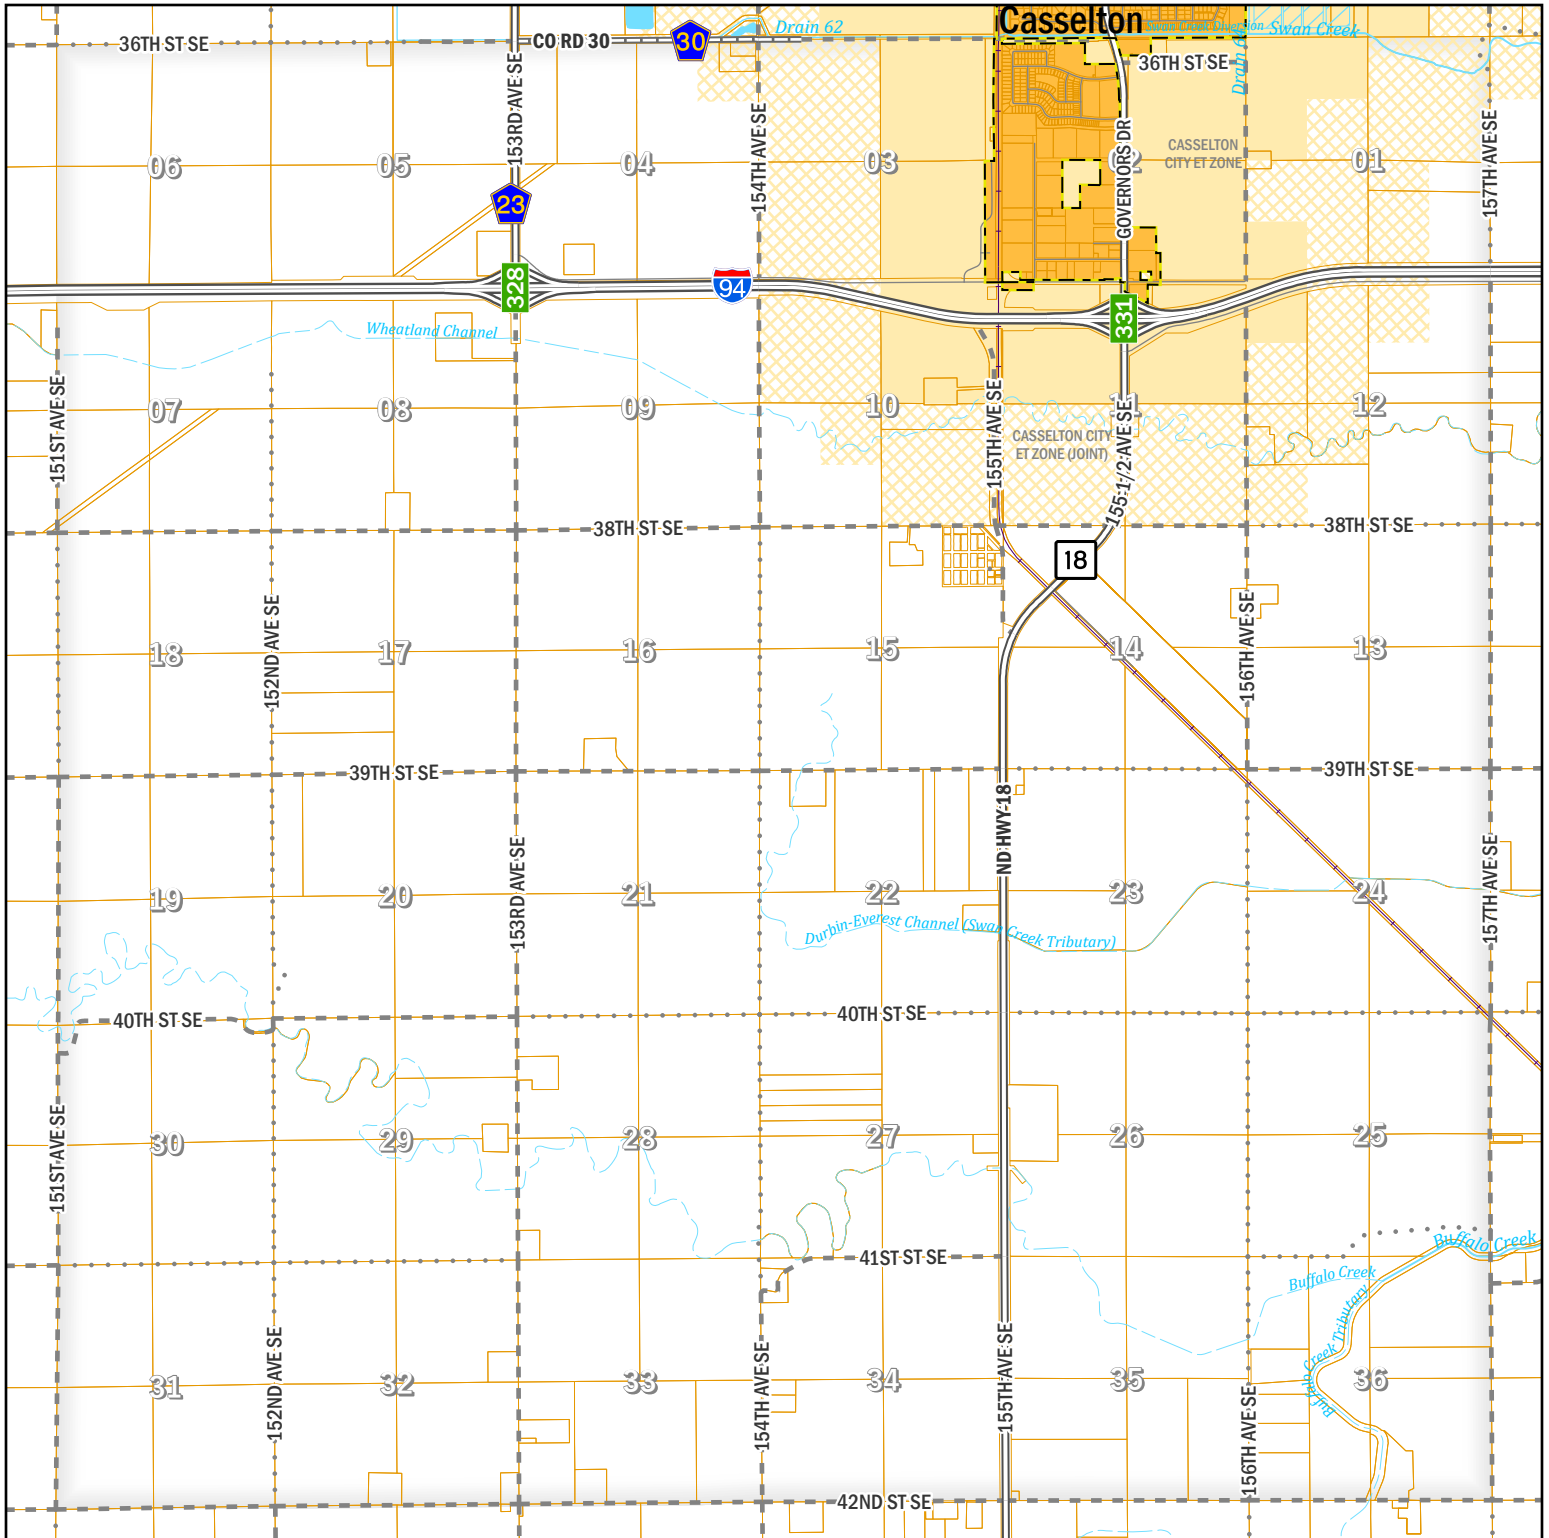

EVEREST TOWNSHIP

TOWNSHIP 139 N, RANGE 52 W

CASS COUNTY, ND