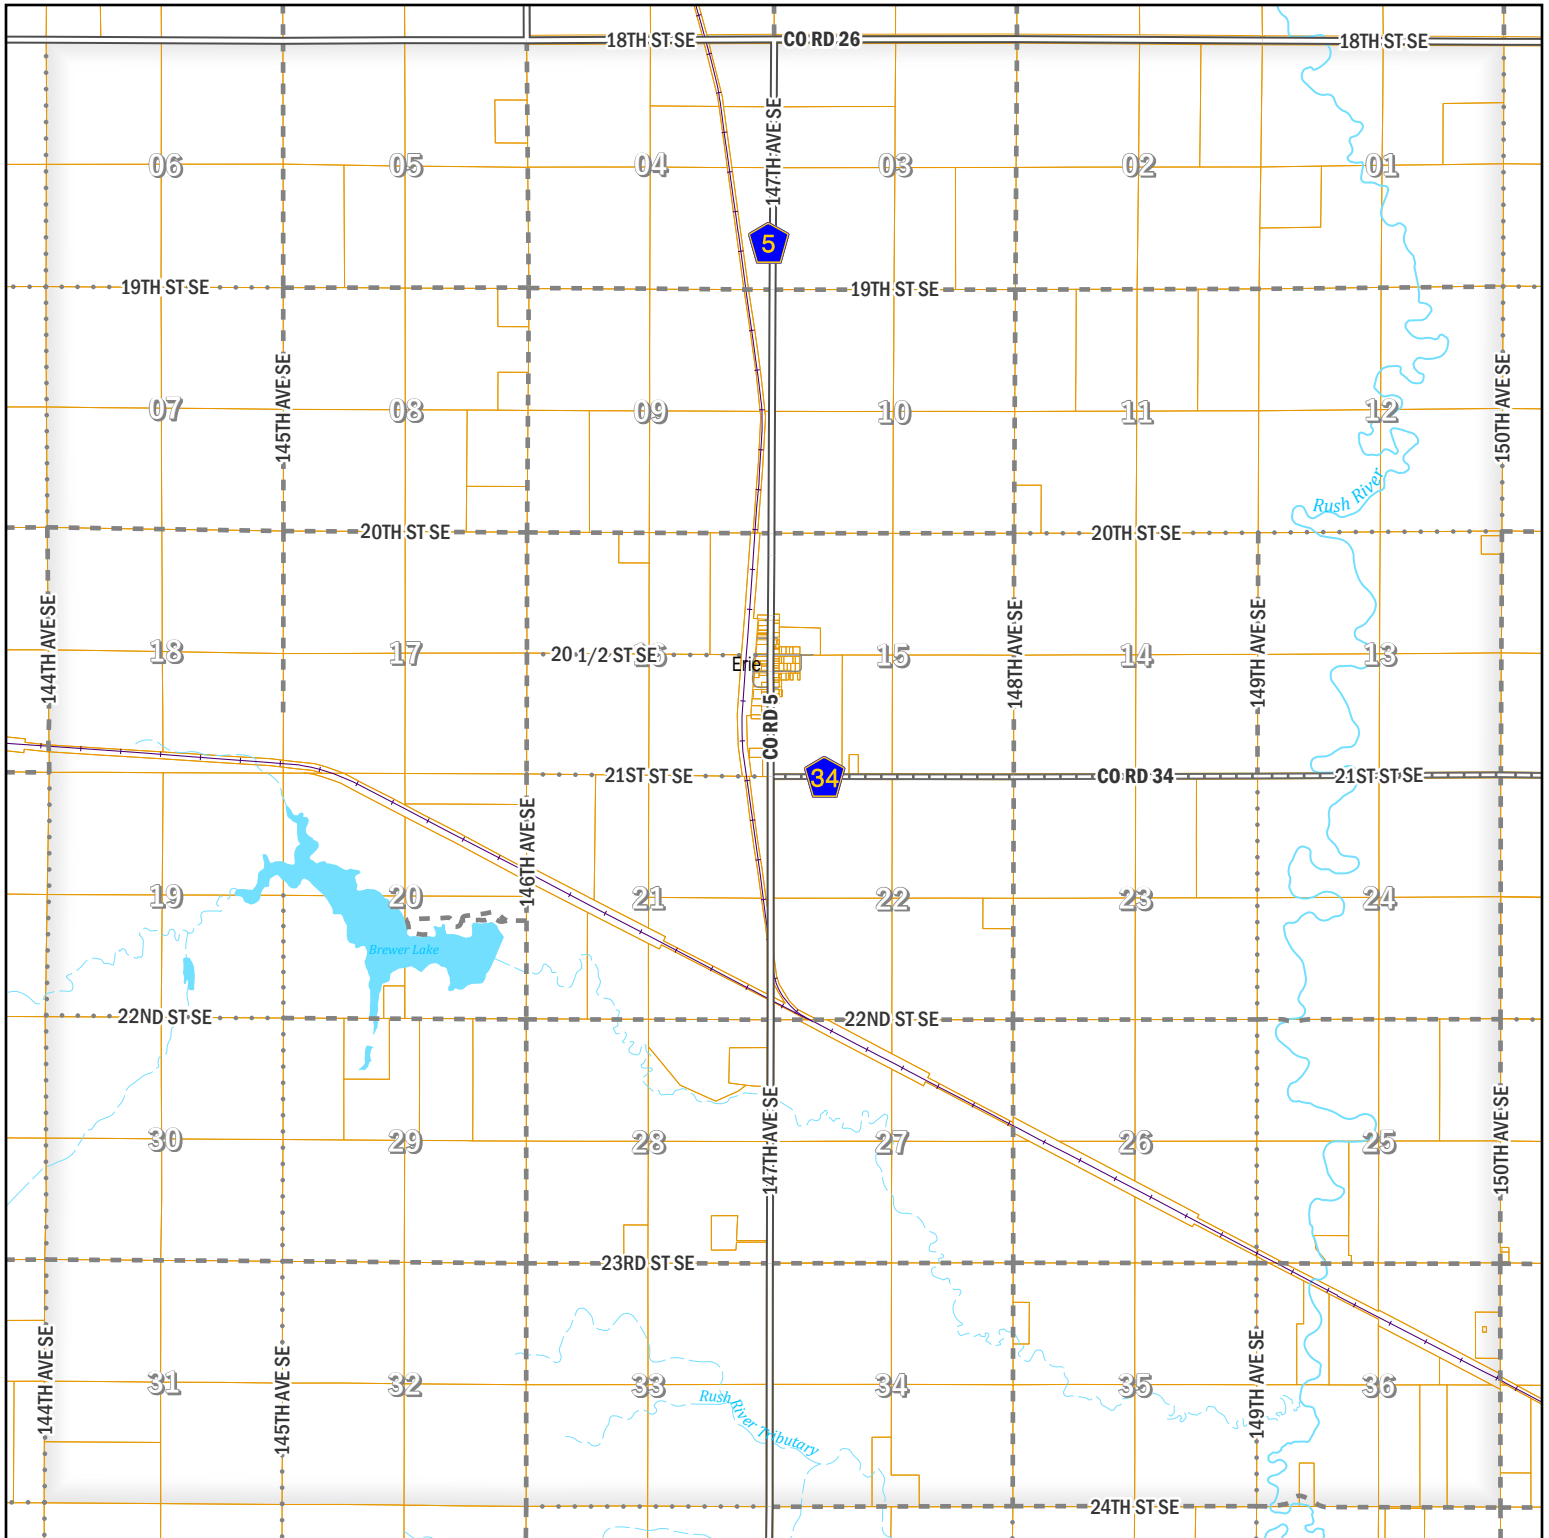

ERIE TOWNSHIP

TOWNSHIP 142 N, RANGE 53 W

CASS COUNTY, ND