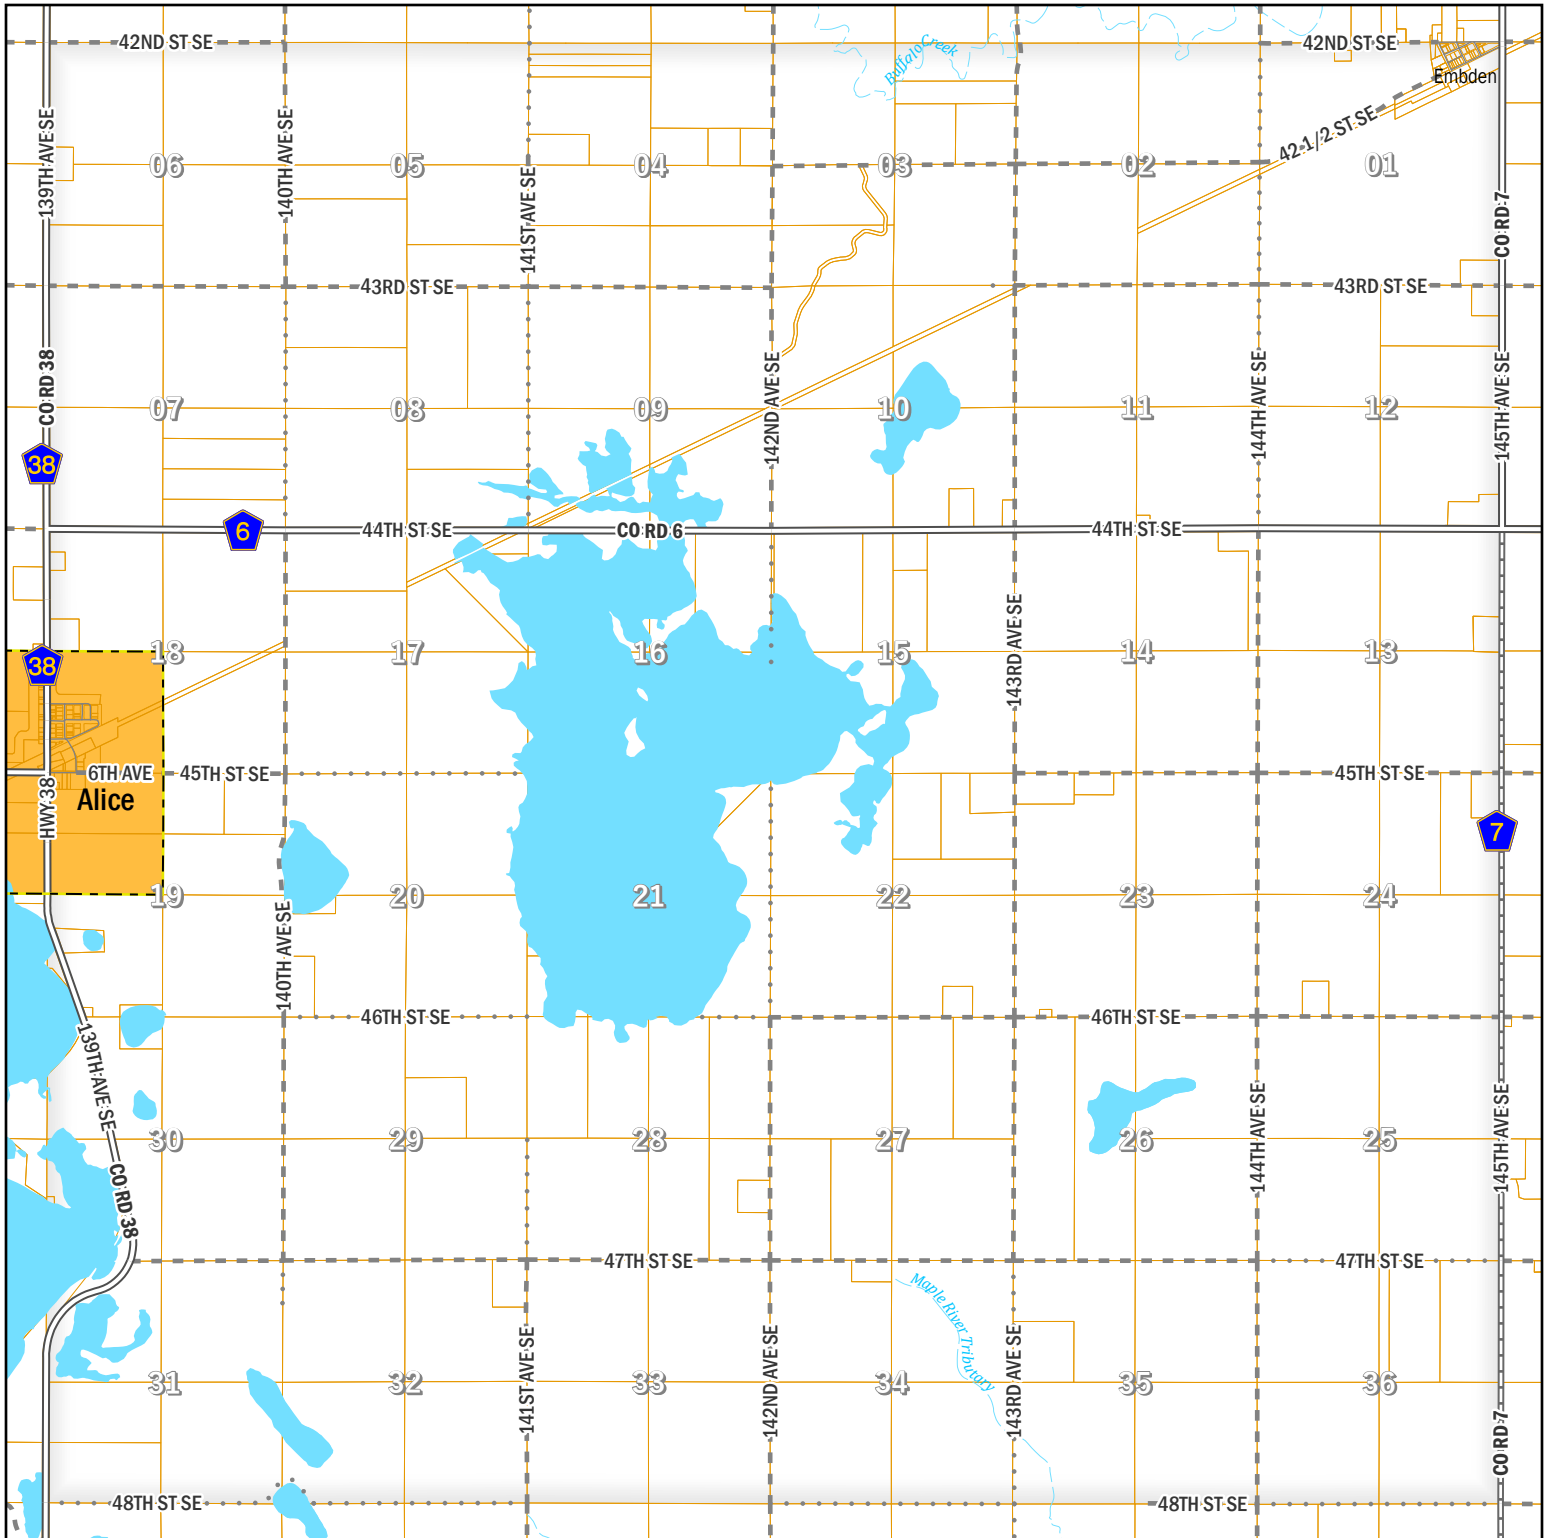

ELDRED TOWNSHIP

TOWNSHIP 138 N, RANGE 54 W

CASS COUNTY, ND