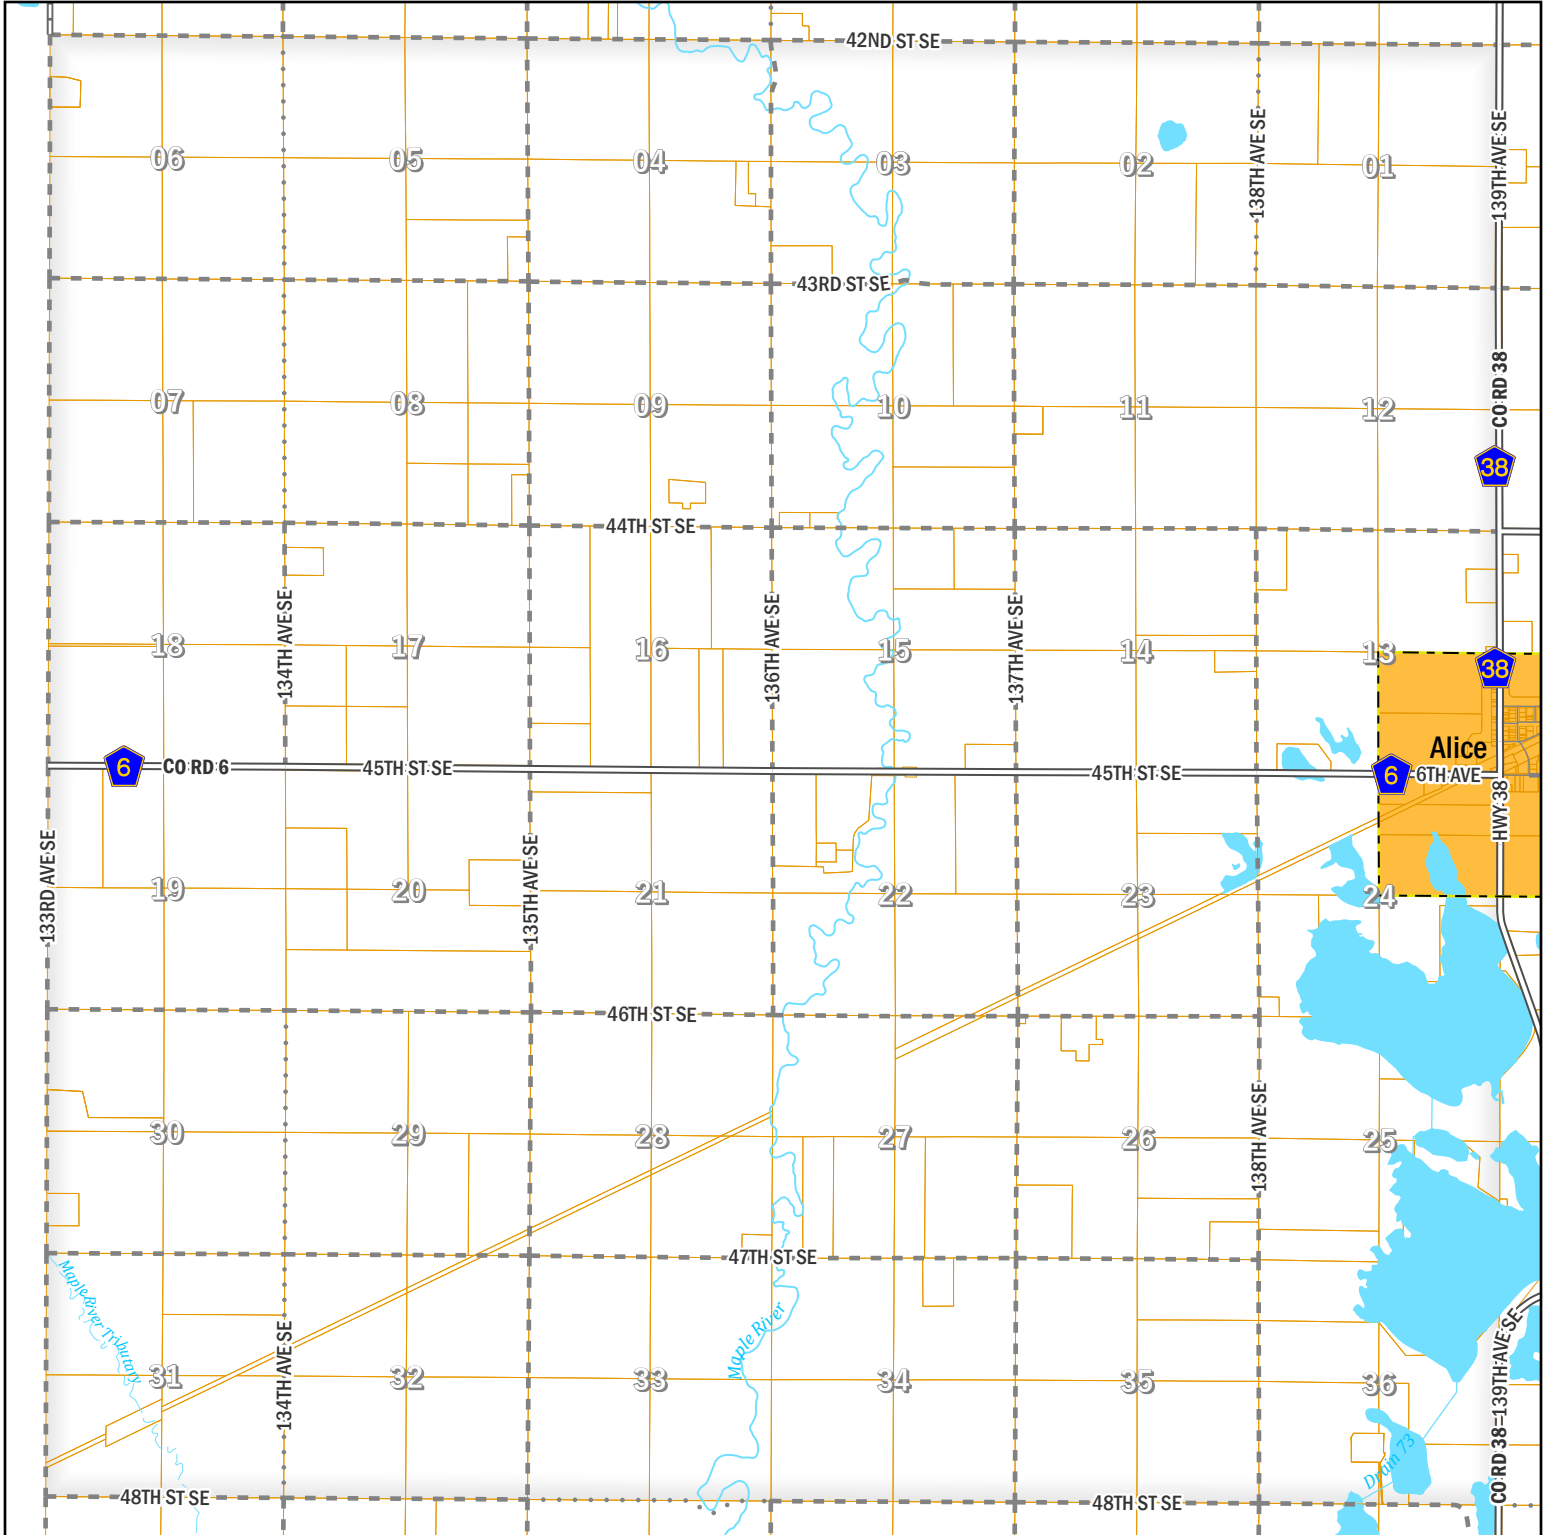

CLIFTON TOWNSHIP

TOWNSHIP 138 N, RANGE 55 W

CASS COUNTY, ND