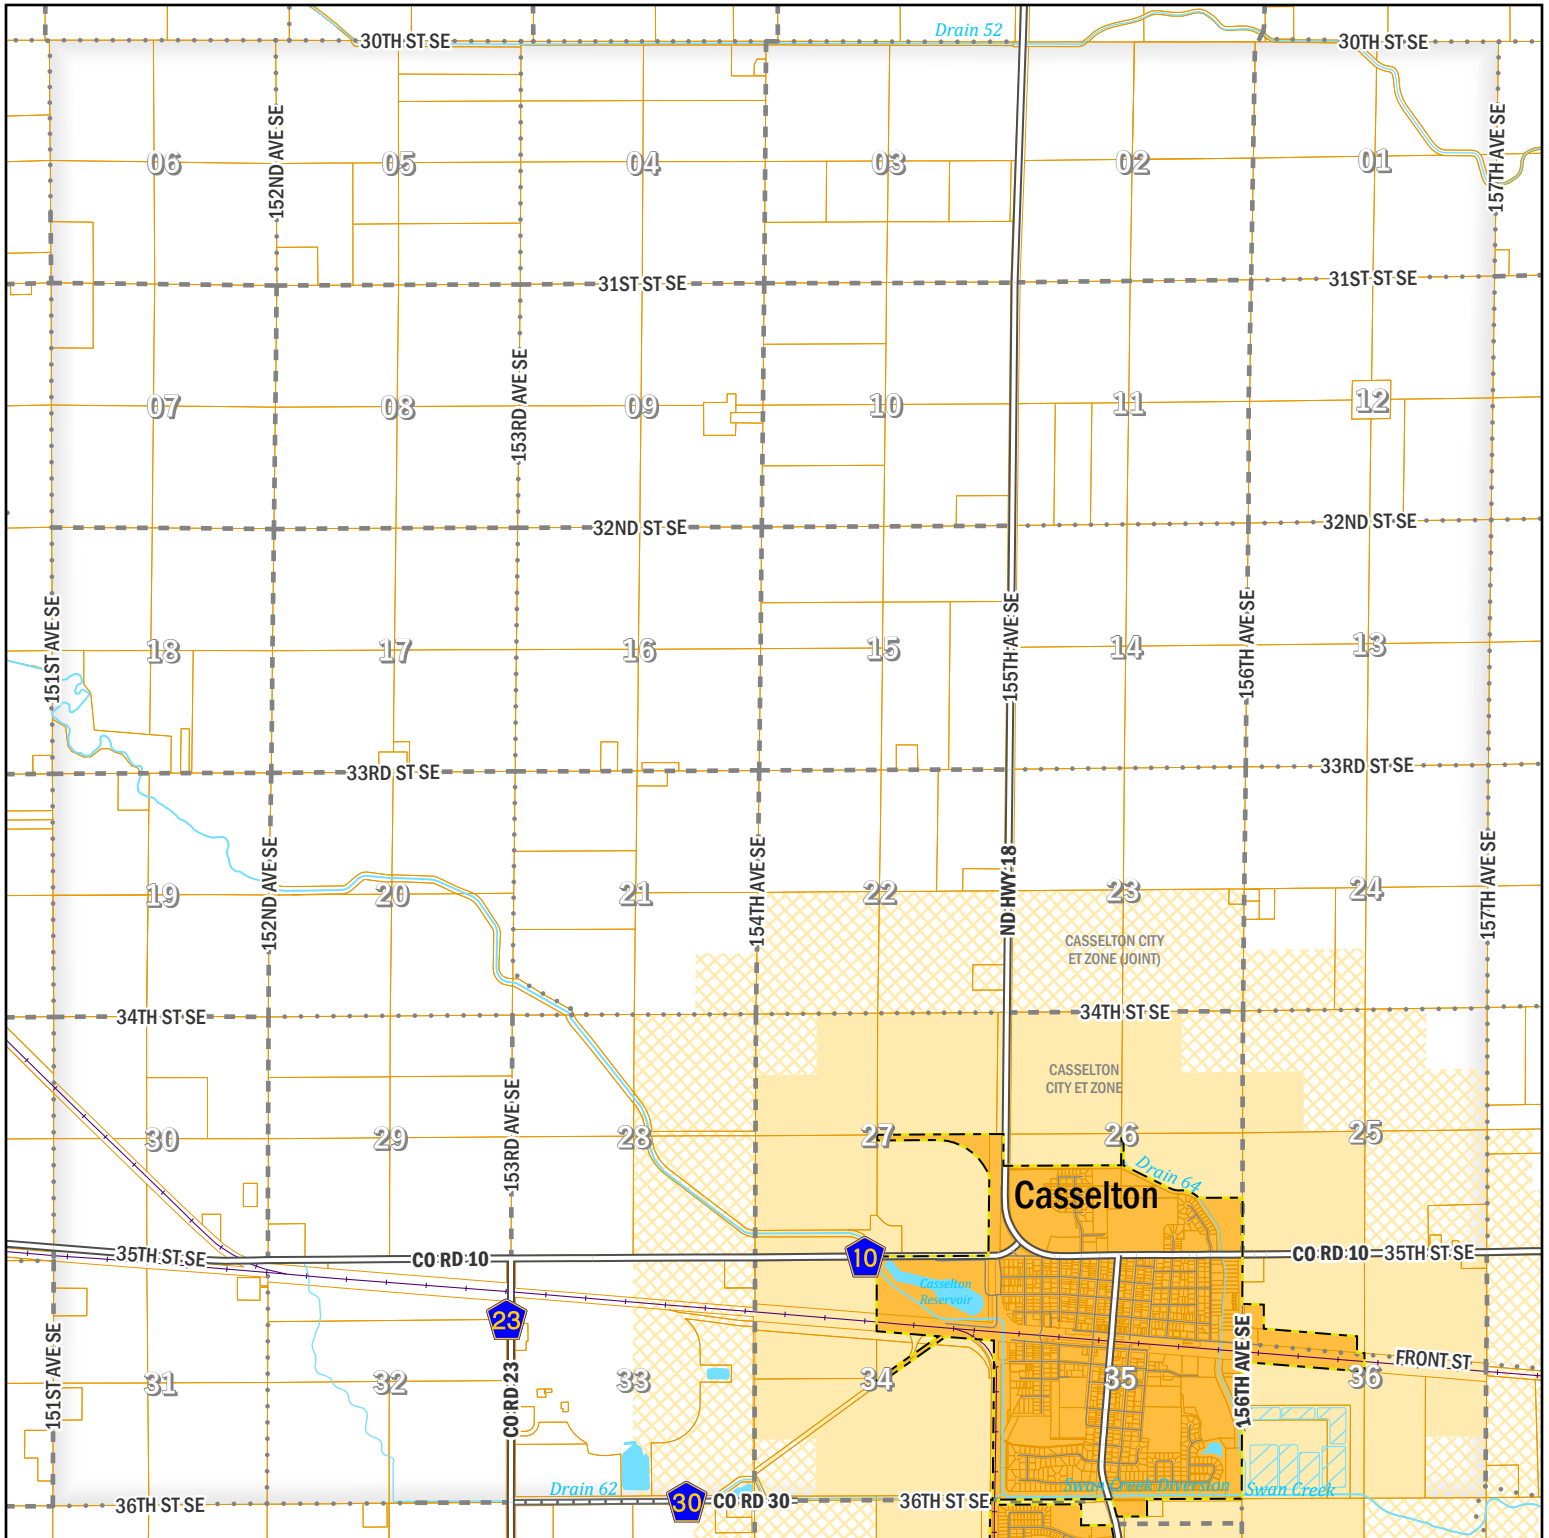

CASSELTON TOWNSHIP

TOWNSHIP 140 N, RANGE 52 W

CASS COUNTY, ND