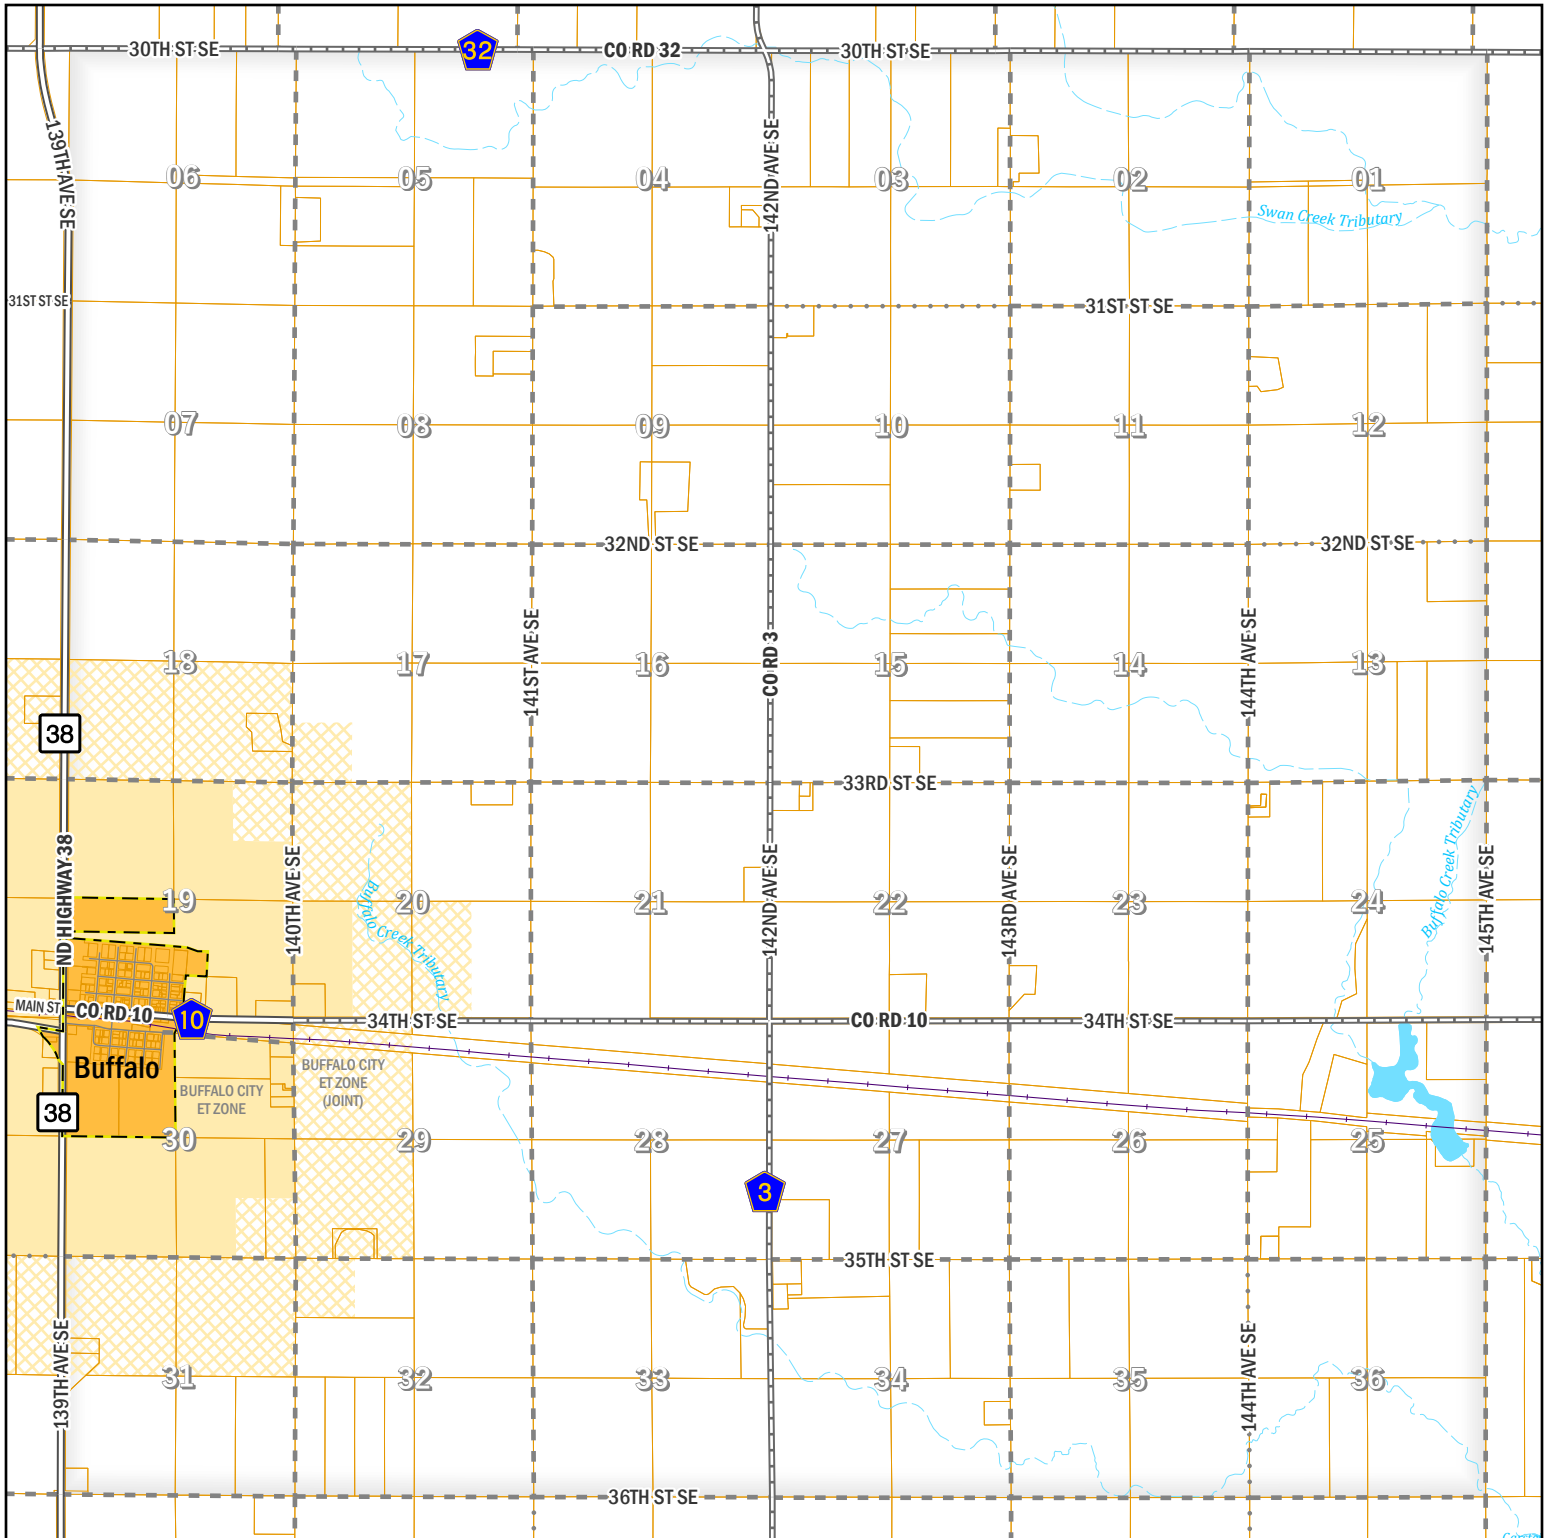

BUFFALO TOWNSHIP

TOWNSHIP 140 N, RANGE 54 W

CASS COUNTY, ND