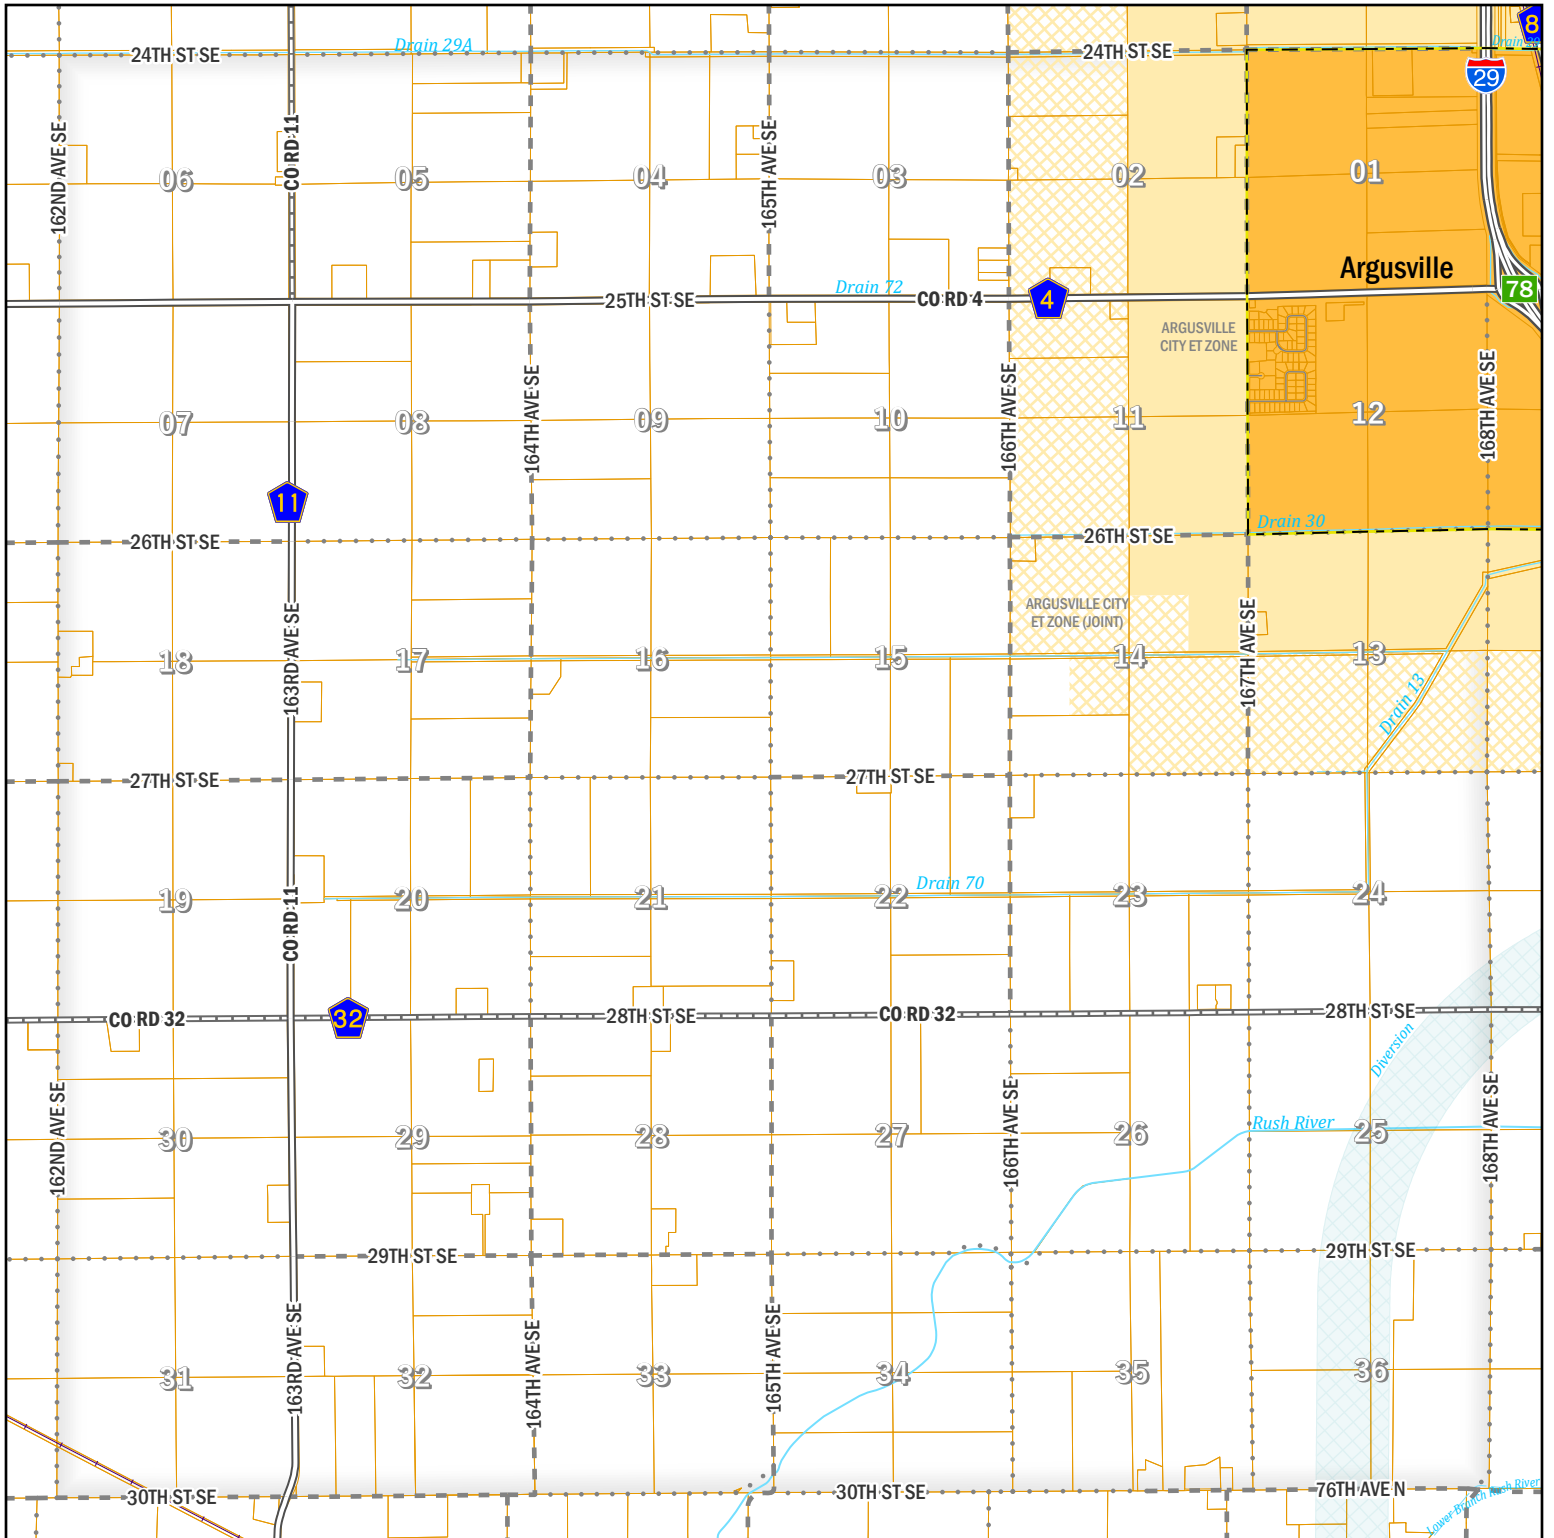

BERLIN TOWNSHIP

TOWNSHIP 141 N, RANGE 50 W

CASS COUNTY, ND