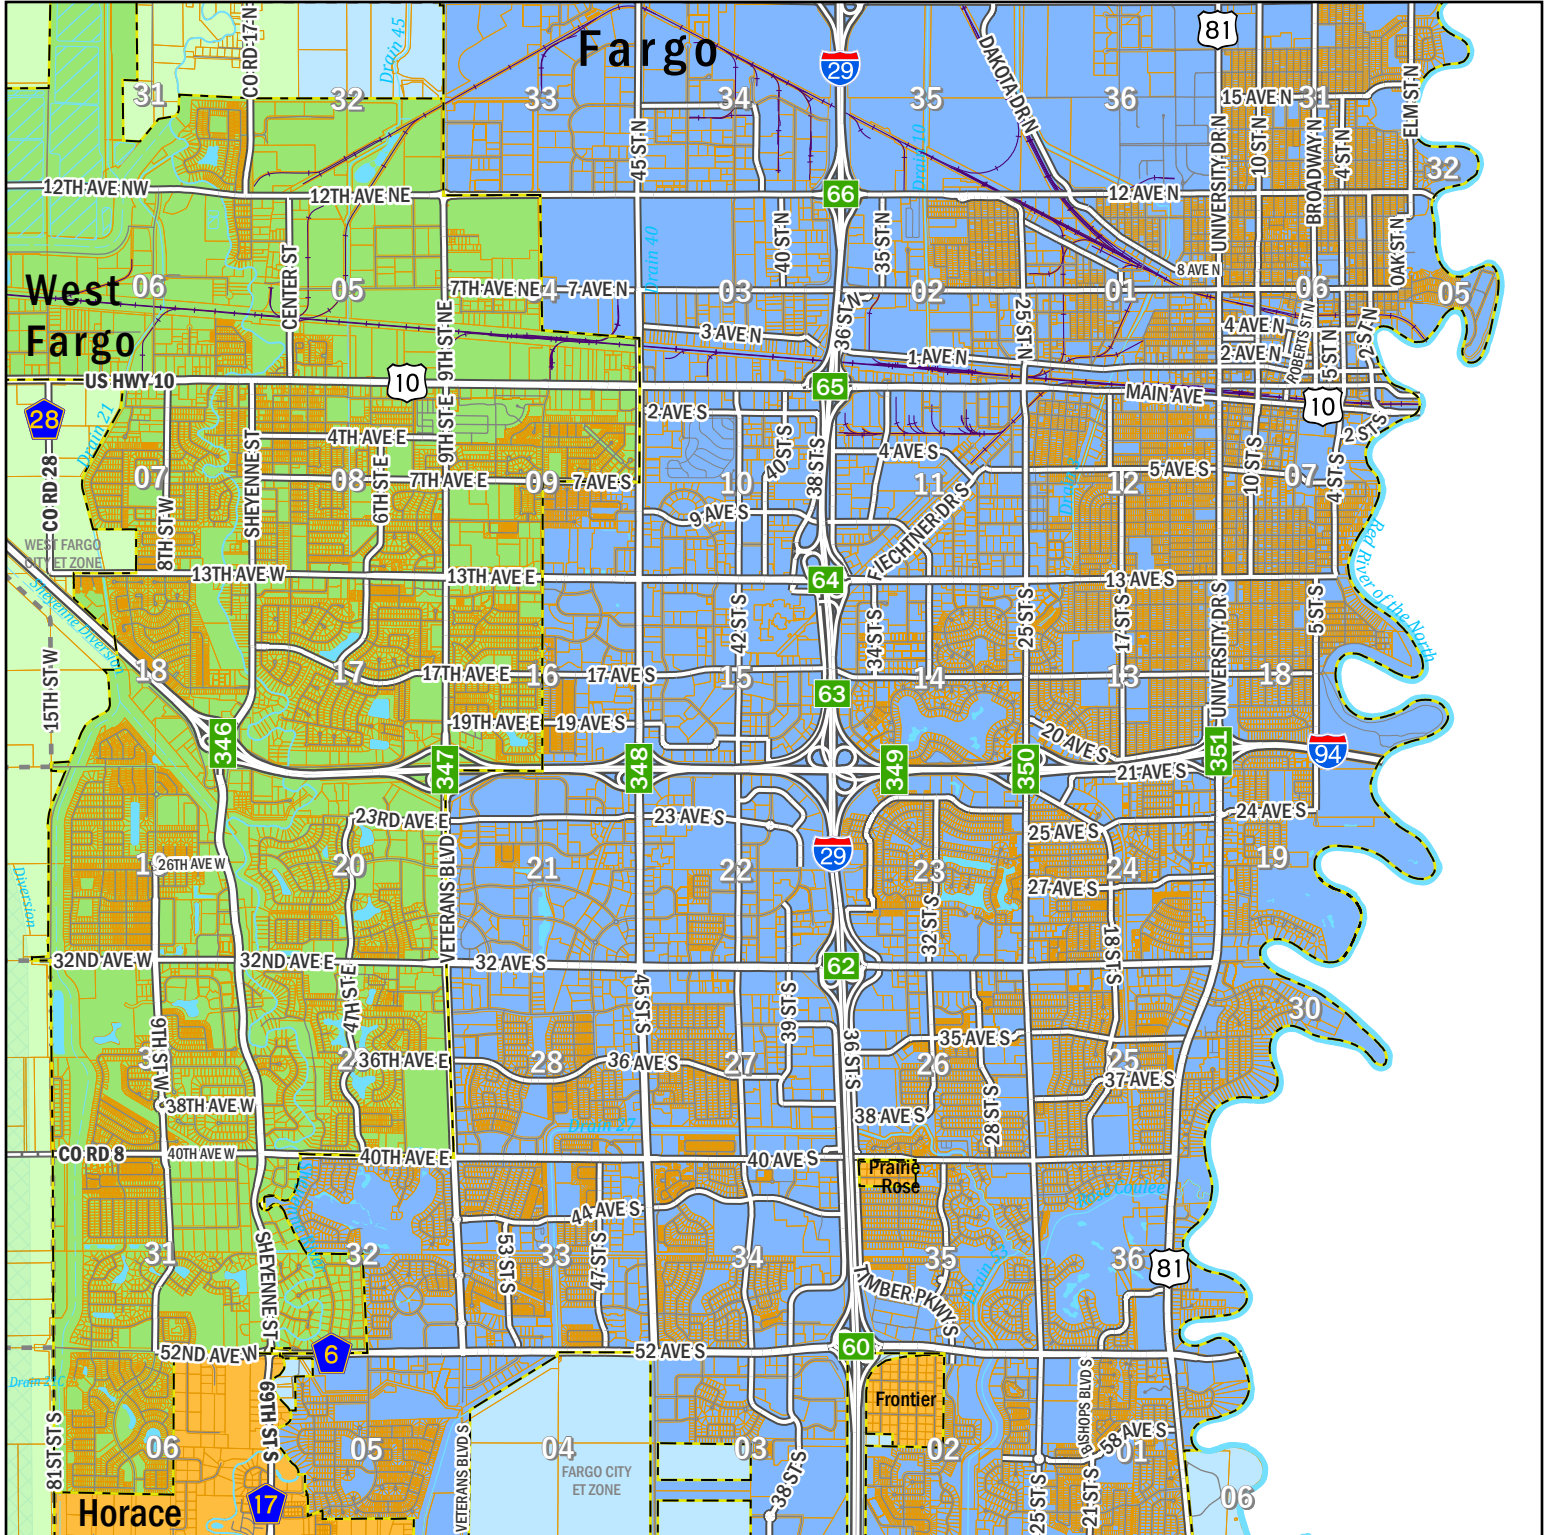

BARNES TOWNSHIP

TOWNSHIP 139 N, RANGE 49 W

CASS COUNTY, ND