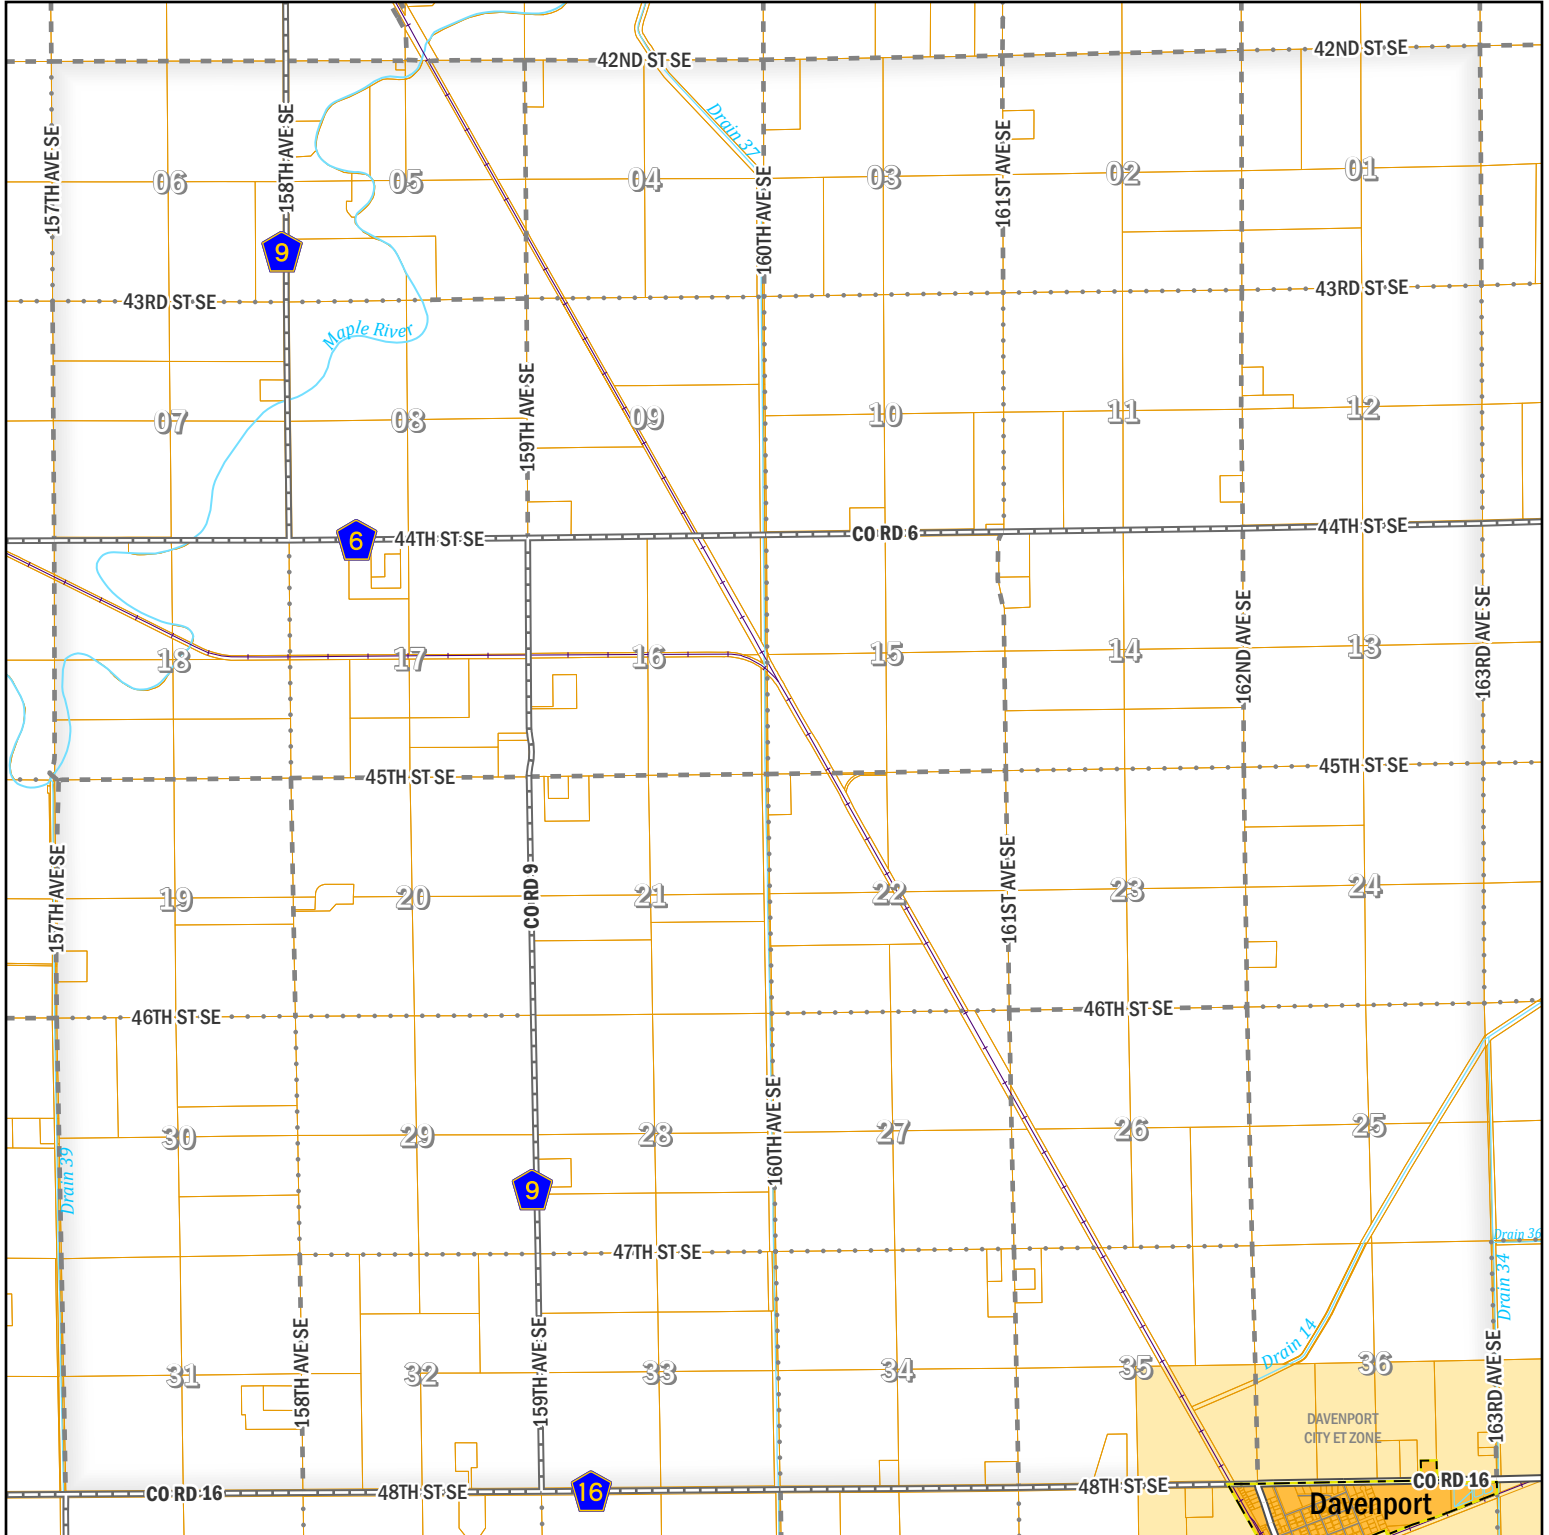

ADDISON TOWNSHIP

TOWNSHIP 138 N, RANGE 51 W

CASS COUNTY, ND