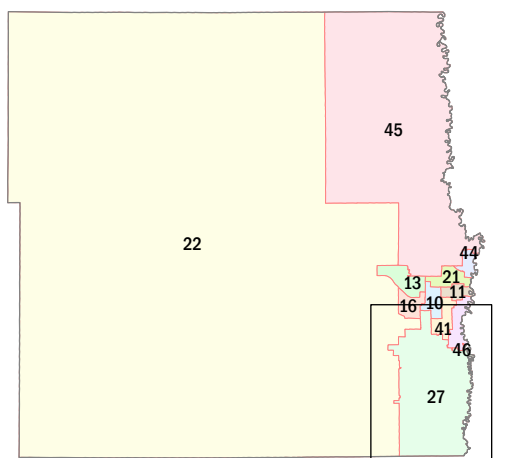

Legislative Districts were approved by the 67th Legislative Assembly during the November 2021 special session.
data source: <https://www.legis.nd.gov/assembly/67-2021/special/approved-legislative-redistricting-maps>

Precincts were approved by the Cass County Board of Commissioners on December 20, 2021.