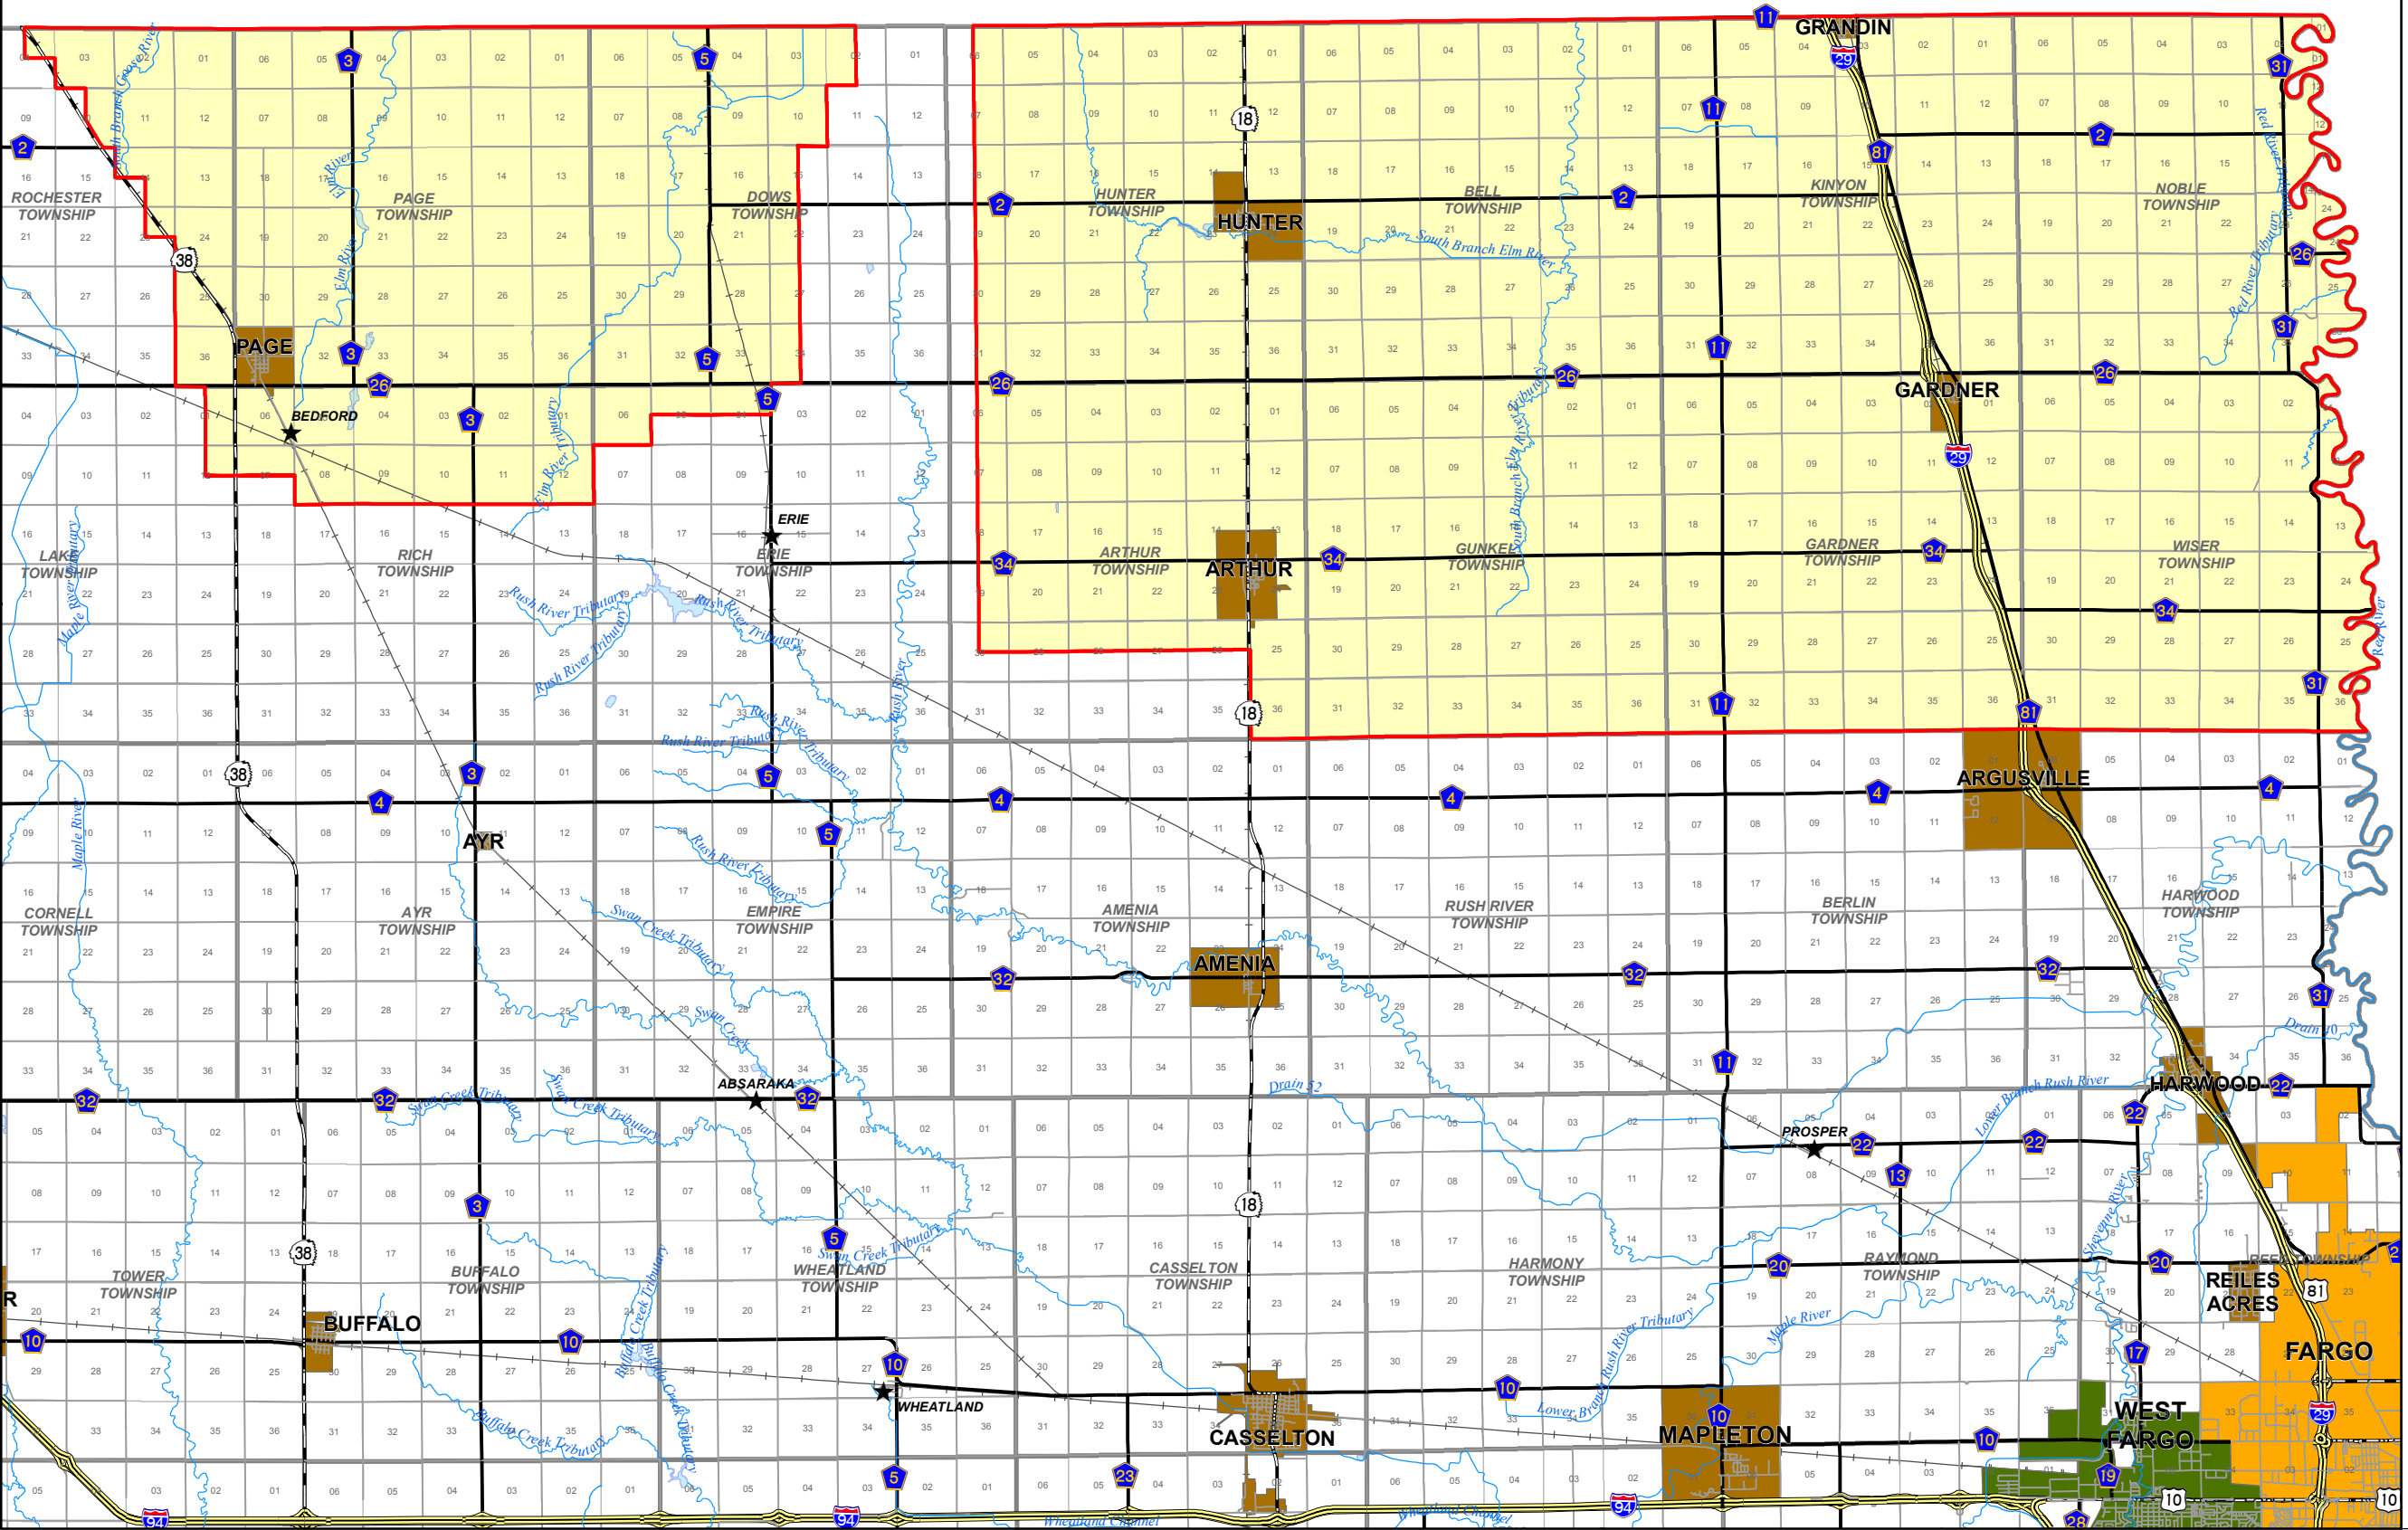

CASS COUNTY WATER RESOURCE DISTRICTS

NORTH CASS

Location of water district within Cass County

- Water Resource District Boundary
- Other Roads
- Interstate Highway
- State Highway
- County Highway
- Rivers
- Lakes
- Railroad
- Other Cities
- Fargo
- West Fargo

Cass County GIS - Map Updated 1/13/2016

DISCLAIMER: This map is made available as a public service. Maps and data are to be used for reference purposes only and Cass County, ND, is not responsible for any inaccuracies herein contained. No responsibility is assumed for damages or other liabilities due to the accuracy, availability, use or misuse of the information herein provided.